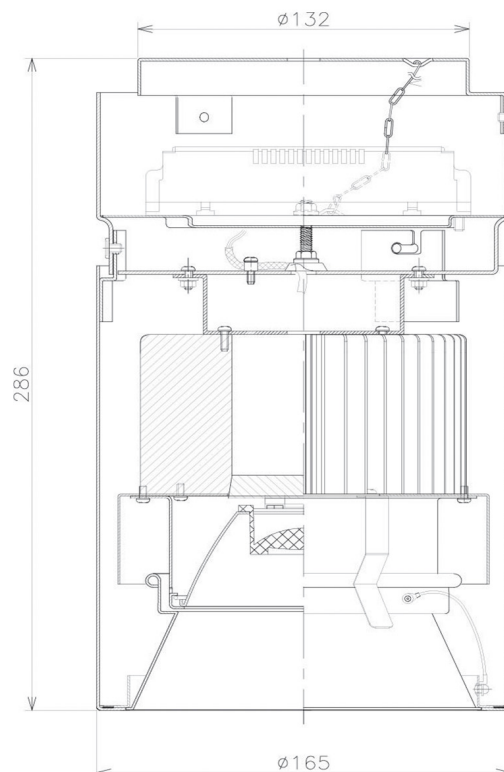

Item no. CD011-4220DB8540

Series Name: Ceiling Light

Dark Mirror Reflector

Installation	Direct mount
Type	Ceiling Light
Fixture wattage	42.8W
Beam angle	15 deg
Color Temp.	4000K
CRI	Ra>85
Luminous	3311 lm
Body	Die-cast aluminum alloy
Body finish	Black
Trim finish	Black
Reflector finish	Dark Mirror
IP Rate	IP20
Light source	COB module
Input Voltage	AC220~240V
Dimming Type	Non-Dimmable
Certificate	CE, CCC
Cut Hole	N/A

Weight	
42.8W	2.6kg
36.0W	2.4kg
28.5W	2.4kg