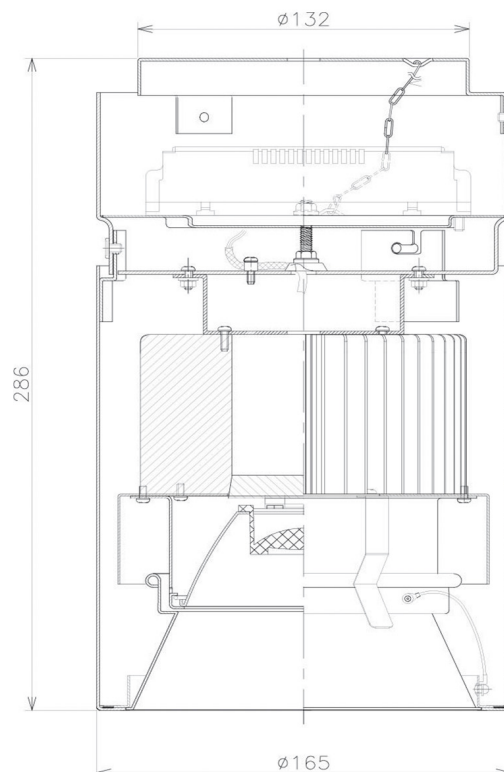

Item no. CD011-4220DB8540

Series Name: Ceiling Light

Dark Mirror Reflector

Installation	Direct mount
Type	
Fixture wattage	42.8W
Beam angle	15 deg
Color Temp.	4000K
CRI	Ra>85
Luminous	3311 lm
Body	Die-cast aluminum alloy
Body finish	Black
Trim finish	Black
Reflector finish	Dark Mirror
IP Rate	IP20
Light source	COB module
Input Voltage	AC220~240V
Dimming Type	Non-Dimmable
Certificate	CE, CCC
Cut Hole	N/A

Weight	
42.8W	2.6kg
36.0W	2.4kg
28.5W	2.4kg