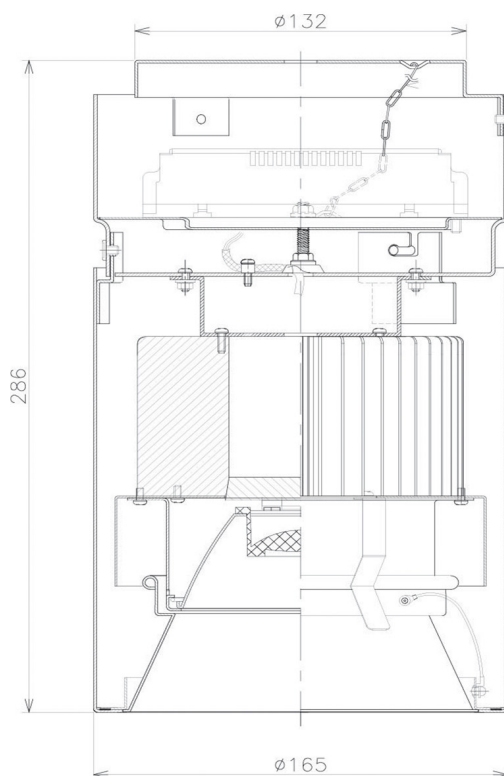

Item no. CD011-4220MB8527

Series Name: Ceiling Light

Installation	Direct mount
Type	Ceiling Light
Fixture wattage	42.8W
Beam angle	15 deg
Color Temp.	2700K
CRI	Ra>85
Luminous	3259 lm
Body	Die-cast aluminum alloy
Body finish	Black
Trim finish	Black
Reflector finish	Mirror
IP Rate	IP20
Light source	COB module
Input Voltage	AC220~240V
Dimming Type	Non-Dimmable
Certificate	CE, CCC
Cut Hole	N/A

Weight	
42.8W	2.6kg
36.0W	2.4kg
28.5W	2.4kg