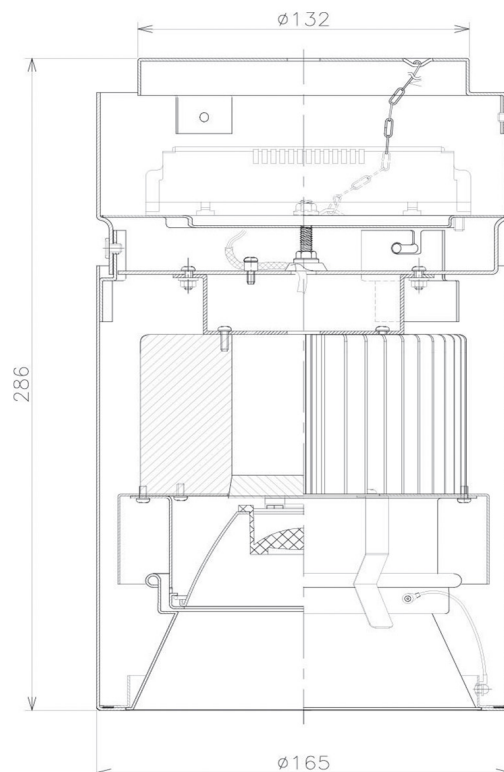

Item no. CD011-4220MB8527

Series Name: Ceiling Light

Installation	Direct mount
Type	
Fixture wattage	42.8W
Beam angle	15 deg
Color Temp.	2700K
CRI	Ra>85
Luminous	3259 lm
Body	Die-cast aluminum alloy
Body finish	Black
Trim finish	Black
Reflector finish	Mirror
IP Rate	IP20
Light source	COB module
Input Voltage	AC220~240V
Dimming Type	Non-Dimmable
Certificate	CE, CCC
Cut Hole	N/A

Weight	
42.8W	2.6kg
36.0W	2.4kg
28.5W	2.4kg