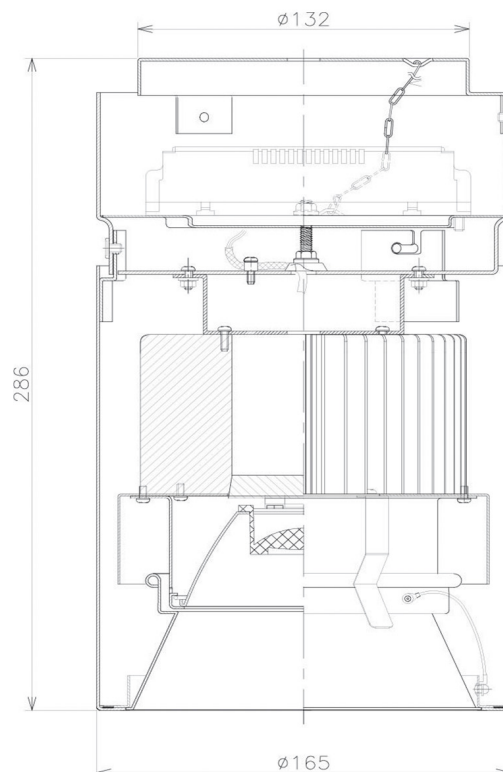

Item no. CD011-4220MB8530

Series Name: Ceiling Light

Installation	Direct mount
Type	
Fixture wattage	42.8W
Beam angle	15 deg
Color Temp.	3000K
CRI	Ra>85
Luminous	3398 lm
Body	Die-cast aluminum alloy
Body finish	Black
Trim finish	Black
Reflector finish	Mirror
IP Rate	IP20
Light source	COB module
Input Voltage	AC220~240V
Dimming Type	Non-Dimmable
Certificate	CE, CCC
Cut Hole	N/A

Weight	
42.8W	2.6kg
36.0W	2.4kg
28.5W	2.4kg