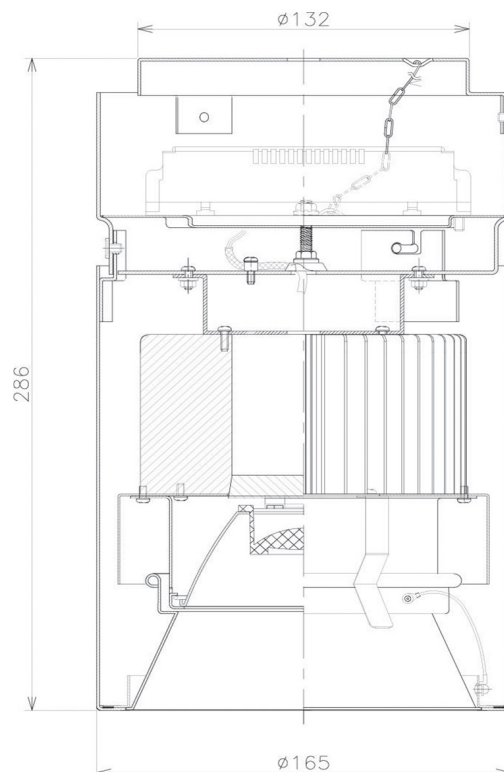

Item no. CD011-4220MB8530

Series Name: Ceiling Light

Installation	Direct mount
Type	Ceiling Light
Fixture wattage	42.8W
Beam angle	15 deg
Color Temp.	3000K
CRI	Ra>85
Luminous	3398 lm
Body	Die-cast aluminum alloy
Body finish	Black
Trim finish	Black
Reflector finish	Mirror
IP Rate	IP20
Light source	COB module
Input Voltage	AC220~240V
Dimming Type	Non-Dimmable
Certificate	CE, CCC
Cut Hole	N/A

Weight	
42.8W	2.6kg
36.0W	2.4kg
28.5W	2.4kg