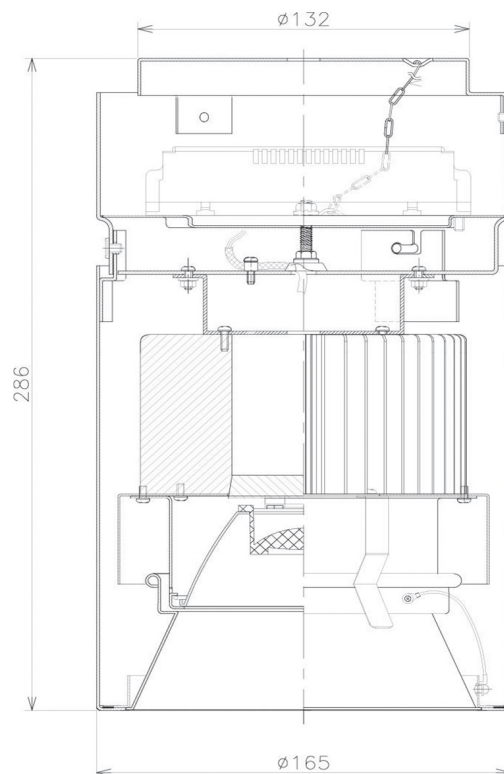

Item no. CD011-4220MB8535

Series Name: Ceiling Light

Installation	Direct mount
Type	
Fixture wattage	42.8W
Beam angle	15 deg
Color Temp.	3500K
CRI	Ra>85
Luminous	3453 lm
Body	Die-cast aluminum alloy
Body finish	Black
Trim finish	Black
Reflector finish	Mirror
IP Rate	IP20
Light source	COB module
Input Voltage	AC220~240V
Dimming Type	Non-Dimmable
Certificate	CE, CCC
Cut Hole	N/A

Weight	
42.8W	2.6kg
36.0W	2.4kg
28.5W	2.4kg