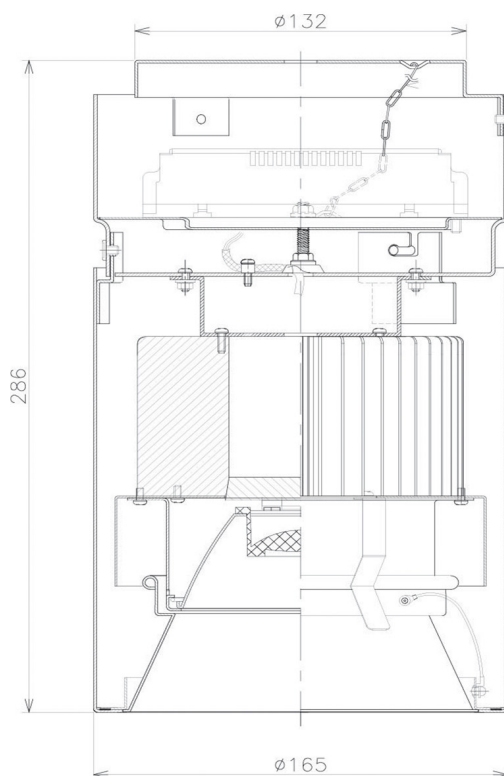

Item no. CD011-4220MB8535

Series Name: Ceiling Light

Installation	Direct mount
Type	Ceiling Light
Fixture wattage	42.8W
Beam angle	15 deg
Color Temp.	3500K
CRI	Ra>85
Luminous	3453 lm
Body	Die-cast aluminum alloy
Body finish	Black
Trim finish	Black
Reflector finish	Mirror
IP Rate	IP20
Light source	COB module
Input Voltage	AC220~240V
Dimming Type	Non-Dimmable
Certificate	CE, CCC
Cut Hole	N/A

Weight	
42.8W	2.6kg
36.0W	2.4kg
28.5W	2.4kg