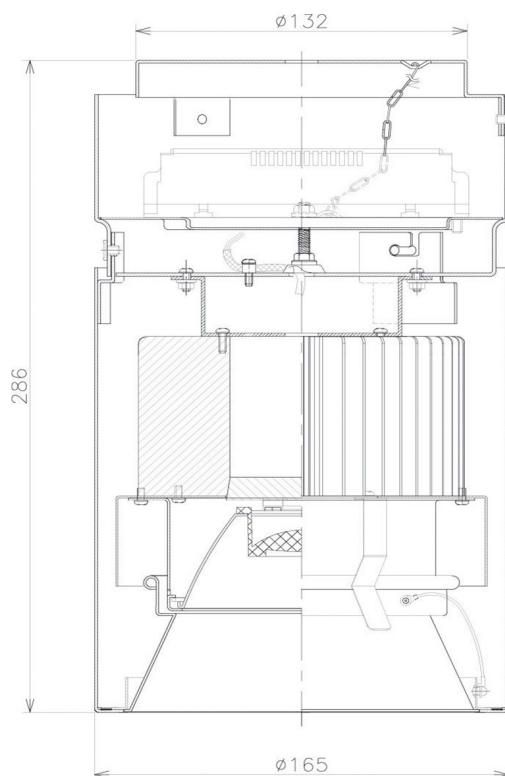

Item no. CD011-4220MB8540

Series Name: Ceiling Light

Installation	Direct mount
Type	Ceiling Light
Fixture wattage	42.8W
Beam angle	15 deg
Color Temp.	4000K
CRI	Ra>85
Luminous	3486 lm
Body	Die-cast aluminum alloy
Body finish	Black
Trim finish	Black
Reflector finish	Mirror
IP Rate	IP20
Light source	COB module
Input Voltage	AC220~240V
Dimming Type	Non-Dimmable
Certificate	CE, CCC
Cut Hole	N/A

Weight	
42.8W	2.6kg
36.0W	2.4kg
28.5W	2.4kg