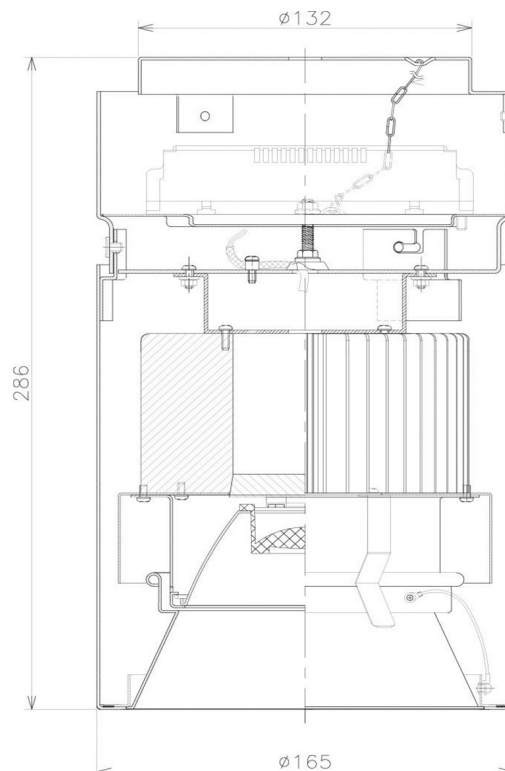

Item no. CD011-4230DB8527

Series Name: Ceiling Light

Dark Mirror Reflector

Installation	Direct mount
Type	
Fixture wattage	42.8W
Beam angle	30 deg
Color Temp.	2700K
CRI	Ra>85
Luminous	2984 lm
Body	Die-cast aluminum alloy
Body finish	Black
Trim finish	Black
Reflector finish	Dark Mirror
IP Rate	IP20
Light source	COB module
Input Voltage	AC220~240V
Dimming Type	Non-Dimmable
Certificate	CE, CCC
Cut Hole	N/A

Weight	
42.8W	2.6kg
36.0W	2.4kg
28.5W	2.4kg