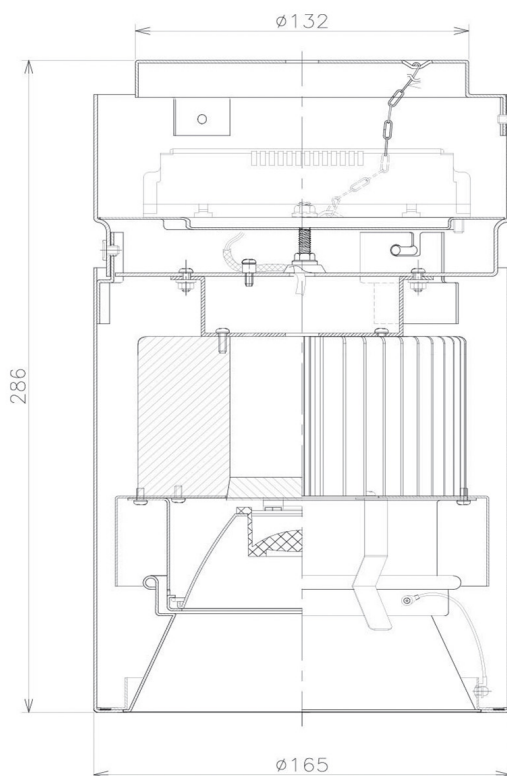

Item no. CD011-4230DB8530

Series Name: Ceiling Light

Dark Mirror Reflector

Installation	Direct mount
Type	Ceiling Light
Fixture wattage	42.8W
Beam angle	30 deg
Color Temp.	3000K
CRI	Ra>85
Luminous	3112 lm
Body	Die-cast aluminum alloy
Body finish	Black
Trim finish	Black
Reflector finish	Dark Mirror
IP Rate	IP20
Light source	COB module
Input Voltage	AC220~240V
Dimming Type	Non-Dimmable
Certificate	CE, CCC
Cut Hole	N/A

Weight	
42.8W	2.6kg
36.0W	2.4kg
28.5W	2.4kg