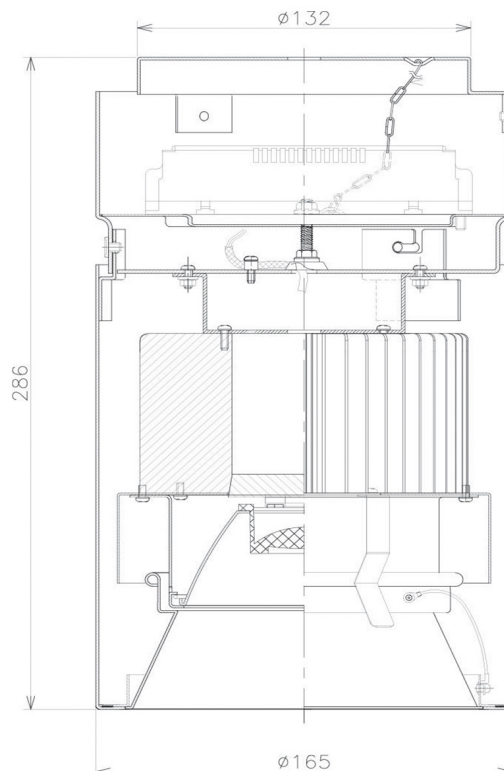

Item no. CD011-4230DB8535

Series Name: Ceiling Light

Dark Mirror Reflector

Installation	Direct mount
Type	
Fixture wattage	42.8W
Beam angle	30 deg
Color Temp.	3500K
CRI	Ra>85
Luminous	3162 lm
Body	Die-cast aluminum alloy
Body finish	Black
Trim finish	Black
Reflector finish	Dark Mirror
IP Rate	IP20
Light source	COB module
Input Voltage	AC220~240V
Dimming Type	Non-Dimmable
Certificate	CE, CCC
Cut Hole	N/A

Weight	
42.8W	2.6kg
36.0W	2.4kg
28.5W	2.4kg