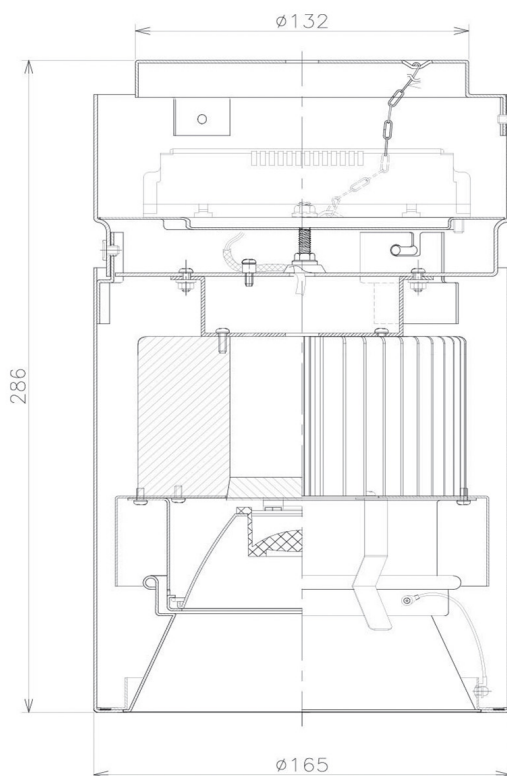

Item no. CD011-4230DB8540

Series Name: Ceiling Light

Installation	Direct mount
Type	
Fixture wattage	42.8W
Beam angle	30 deg
Color Temp.	4000K
CRI	Ra>85
Luminous	3192 lm
Body	Die-cast aluminum alloy
Body finish	Black
Trim finish	Black
Reflector finish	Dark Mirror
IP Rate	IP20
Light source	COB module
Input Voltage	AC220~240V
Dimming Type	Non-Dimmable
Certificate	CE, CCC
Cut Hole	N/A

Weight	
42.8W	2.6kg
36.0W	2.4kg
28.5W	2.4kg