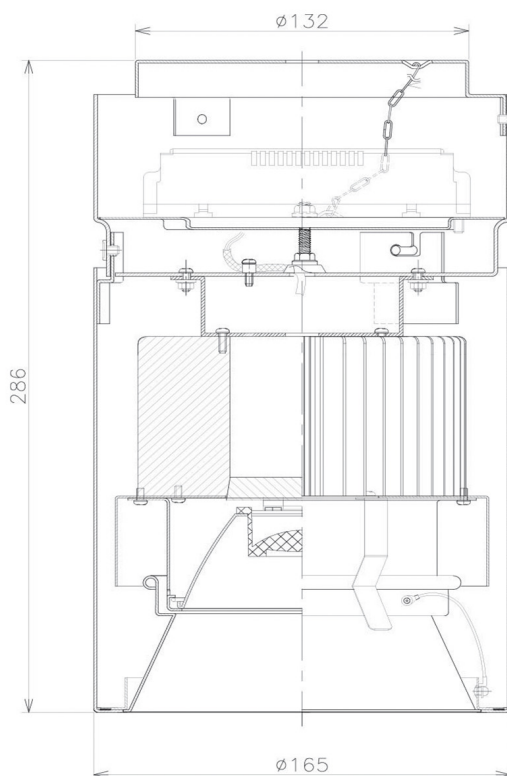

Item no. CD011-4230MB8527

Series Name: Ceiling Light

Installation	Direct mount
Type	Ceiling Light
Fixture wattage	42.8W
Beam angle	30 deg
Color Temp.	2700K
CRI	Ra>85
Luminous	3142 lm
Body	Die-cast aluminum alloy
Body finish	Black
Trim finish	Black
Reflector finish	Mirror
IP Rate	IP20
Light source	COB module
Input Voltage	AC220~240V
Dimming Type	Non-Dimmable
Certificate	CE, CCC
Cut Hole	N/A

Weight	
42.8W	2.6kg
36.0W	2.4kg
28.5W	2.4kg