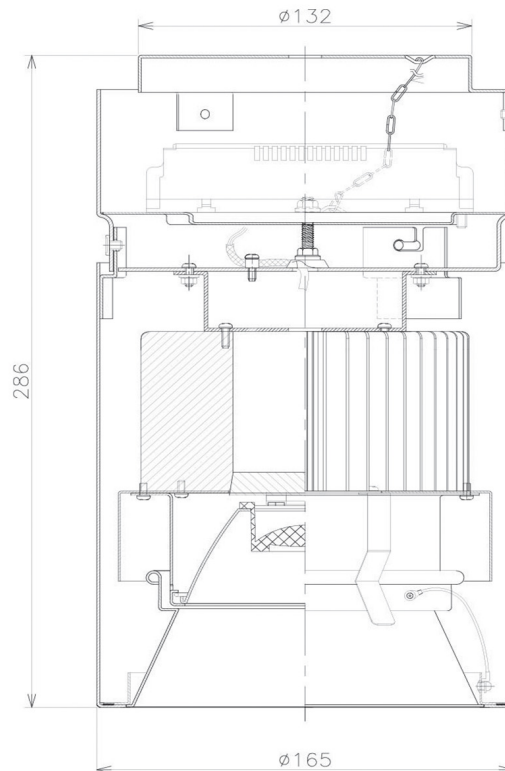

Item no. CD011-4230MB8530

Series Name: Ceiling Light

Installation	Direct mount
Type	Ceiling Light
Fixture wattage	42.8W
Beam angle	30 deg
Color Temp.	3000K
CRI	Ra>85
Luminous	3276 lm
Body	Die-cast aluminum alloy
Body finish	Black
Trim finish	Black
Reflector finish	Mirror
IP Rate	IP20
Light source	COB module
Input Voltage	AC220~240V
Dimming Type	Non-Dimmable
Certificate	CE, CCC
Cut Hole	N/A

Weight	
42.8W	2.6kg
36.0W	2.4kg
28.5W	2.4kg