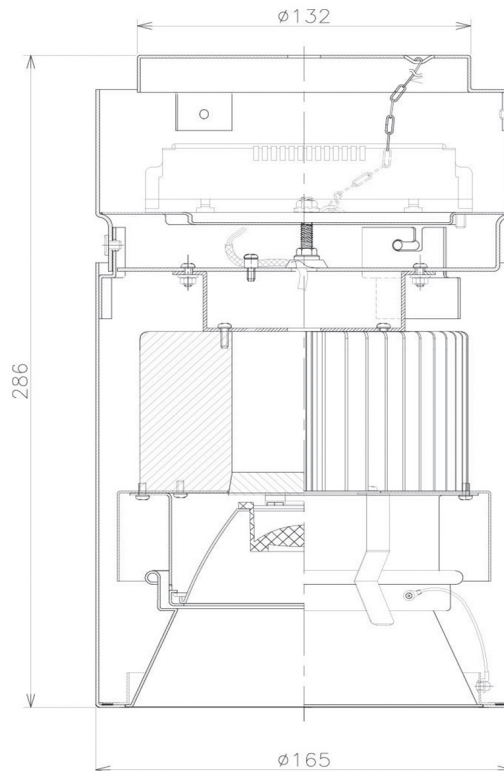

Item no. CD011-4230MB8530

Series Name: Ceiling Light

Installation	Direct mount
Type	
Fixture wattage	42.8W
Beam angle	30 deg
Color Temp.	3000K
CRI	Ra>85
Luminous	3276 lm
Body	Die-cast aluminum alloy
Body finish	Black
Trim finish	Black
Reflector finish	Mirror
IP Rate	IP20
Light source	COB module
Input Voltage	AC220~240V
Dimming Type	Non-Dimmable
Certificate	CE, CCC
Cut Hole	N/A

Weight	
42.8W	2.6kg
36.0W	2.4kg
28.5W	2.4kg