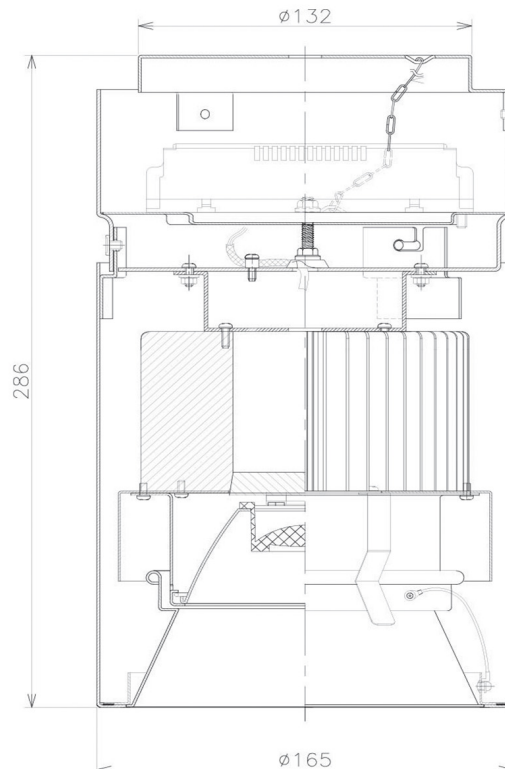

Item no. CD011-4230MB8535

Series Name: Ceiling Light

| | |
|------------------|-------------------------|
| Installation | Direct mount |
| Type | |
| Fixture wattage | 42.8W |
| Beam angle | 30 deg |
| Color Temp. | 3500K |
| CRI | Ra>85 |
| Luminous | 3329 lm |
| Body | Die-cast aluminum alloy |
| Body finish | Black |
| Trim finish | Black |
| Reflector finish | Mirror |
| IP Rate | IP20 |
| Light source | COB module |
| Input Voltage | AC220~240V |
| Dimming Type | Non-Dimmable |
| Certificate | CE, CCC |
| Cut Hole | N/A |

| Weight | |
|--------|-------|
| 42.8W | 2.6kg |
| 36.0W | 2.4kg |
| 28.5W | 2.4kg |