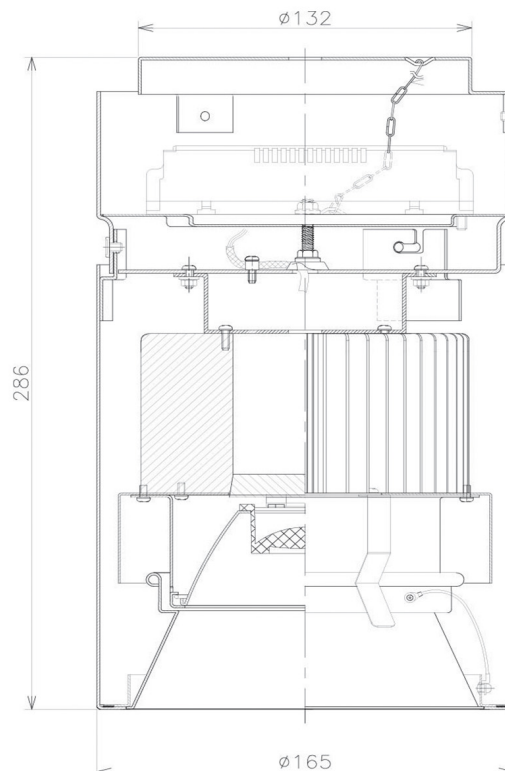

Item no. CD011-4230MB8540

Series Name: Ceiling Light

Installation	Direct mount
Type	Ceiling Light
Fixture wattage	42.8W
Beam angle	30 deg
Color Temp.	4000K
CRI	Ra>85
Luminous	3360 lm
Body	Die-cast aluminum alloy
Body finish	Black
Trim finish	Black
Reflector finish	Mirror
IP Rate	IP20
Light source	COB module
Input Voltage	AC220~240V
Dimming Type	Non-Dimmable
Certificate	CE, CCC
Cut Hole	N/A

Weight	
42.8W	2.6kg
36.0W	2.4kg
28.5W	2.4kg