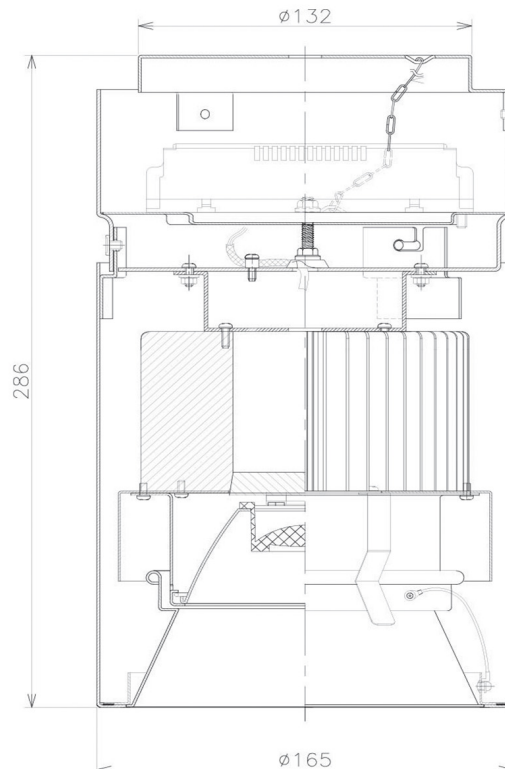

Item no. CD011-4230MB8540

Series Name: Ceiling Light

Installation	Direct mount
Type	
Fixture wattage	42.8W
Beam angle	30 deg
Color Temp.	4000K
CRI	Ra>85
Luminous	3360 lm
Body	Die-cast aluminum alloy
Body finish	Black
Trim finish	Black
Reflector finish	Mirror
IP Rate	IP20
Light source	COB module
Input Voltage	AC220~240V
Dimming Type	Non-Dimmable
Certificate	CE, CCC
Cut Hole	N/A

Weight	
42.8W	2.6kg
36.0W	2.4kg
28.5W	2.4kg