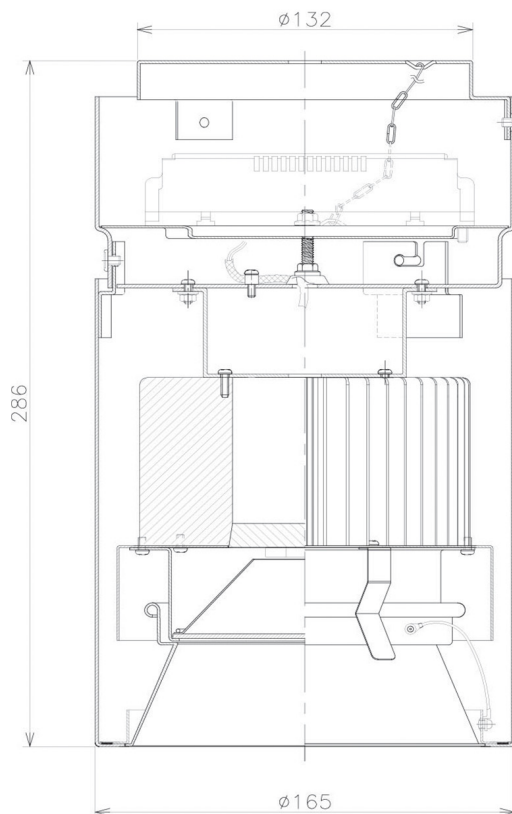

Item no. CD011-4260DB8527

Series Name: Ceiling Light

Dark Mirror Reflector

Installation	Direct mount
Type	Ceiling Light
Fixture wattage	42.8W
Beam angle	65 deg
Color Temp.	2700K
CRI	Ra>85
Luminous	3201 lm
Body	Die-cast aluminum alloy
Body finish	Black
Trim finish	Black
Reflector finish	Dark Mirror
IP Rate	IP20
Light source	COB module
Input Voltage	AC220~240V
Dimming Type	Non-Dimmable
Certificate	CE, CCC
Cut Hole	N/A

Weight	
42.8W	2.6kg
36.0W	2.4kg
28.5W	2.4kg