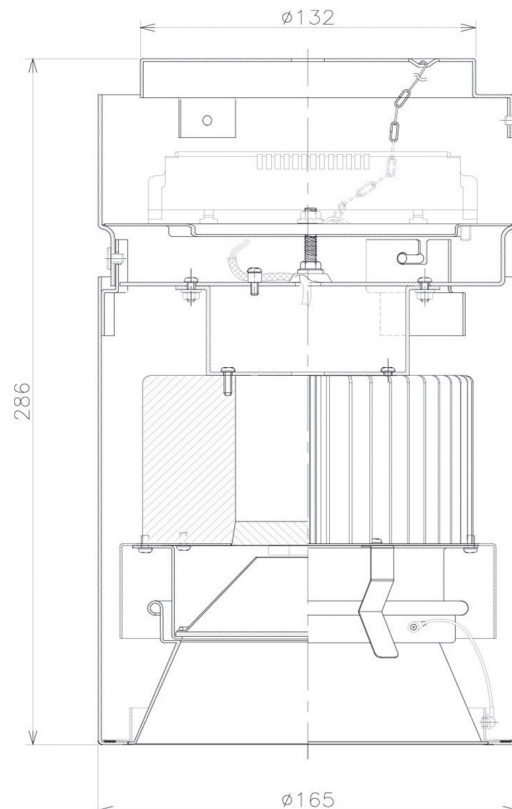

Item no. CD011-4260DB8527

Series Name: Ceiling Light

Dark Mirror Reflector

Installation	Direct mount
Type	
Fixture wattage	42.8W
Beam angle	65 deg
Color Temp.	2700K
CRI	Ra>85
Luminous	3201 lm
Body	Die-cast aluminum alloy
Body finish	Black
Trim finish	Black
Reflector finish	Dark Mirror
IP Rate	IP20
Light source	COB module
Input Voltage	AC220~240V
Dimming Type	Non-Dimmable
Certificate	CE, CCC
Cut Hole	N/A

Weight	
42.8W	2.6kg
36.0W	2.4kg
28.5W	2.4kg