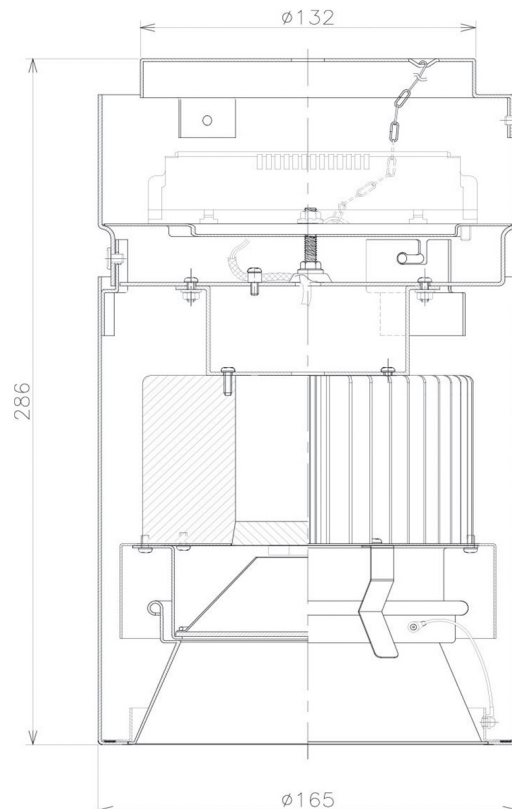

Item no. CD011-4260DB8530

Series Name: Ceiling Light

Dark Mirror Reflector

Installation	Direct mount
Type	Ceiling Light
Fixture wattage	42.8W
Beam angle	65 deg
Color Temp.	3000K
CRI	Ra>85
Luminous	3337 lm
Body	Die-cast aluminum alloy
Body finish	Black
Trim finish	Black
Reflector finish	Dark Mirror
IP Rate	IP20
Light source	COB module
Input Voltage	AC220~240V
Dimming Type	Non-Dimmable
Certificate	CE, CCC
Cut Hole	N/A

Weight	
42.8W	2.6kg
36.0W	2.4kg
28.5W	2.4kg