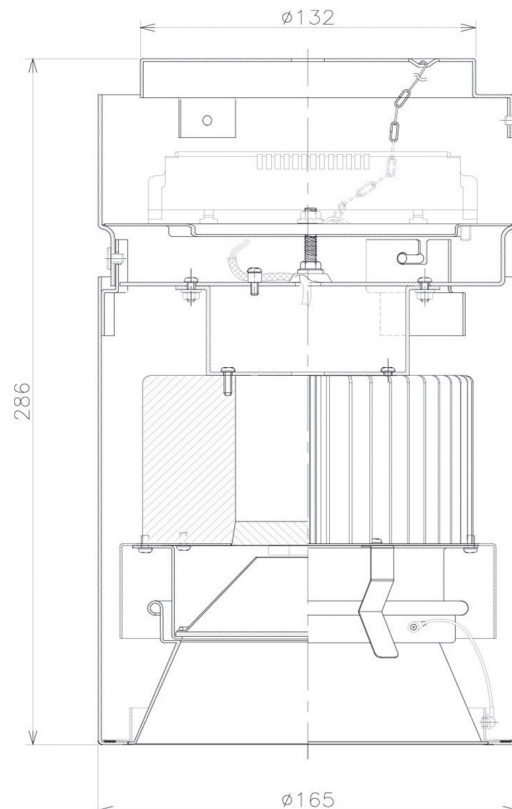

Item no. CD011-4260DB8530

Series Name: Ceiling Light

Dark Mirror Reflector

Installation	Direct mount
Type	
Fixture wattage	42.8W
Beam angle	65 deg
Color Temp.	3000K
CRI	Ra>85
Luminous	3337 lm
Body	Die-cast aluminum alloy
Body finish	Black
Trim finish	Black
Reflector finish	Dark Mirror
IP Rate	IP20
Light source	COB module
Input Voltage	AC220~240V
Dimming Type	Non-Dimmable
Certificate	CE, CCC
Cut Hole	N/A

Weight	
42.8W	2.6kg
36.0W	2.4kg
28.5W	2.4kg