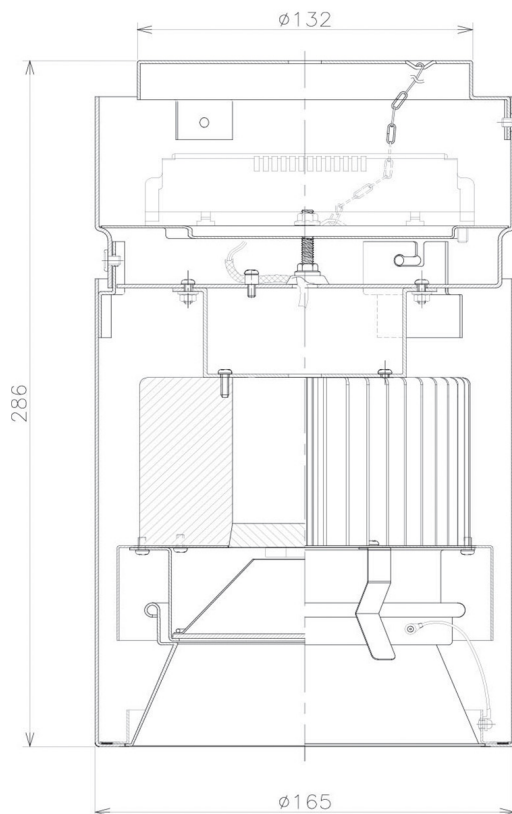

Item no. CD011-4260DB8535

Series Name: Ceiling Light

Dark Mirror Reflector

Installation	Direct mount
Type	Ceiling Light
Fixture wattage	42.8W
Beam angle	65 deg
Color Temp.	3500K
CRI	Ra>85
Luminous	3391 lm
Body	Die-cast aluminum alloy
Body finish	Black
Trim finish	Black
Reflector finish	Dark Mirror
IP Rate	IP20
Light source	COB module
Input Voltage	AC220~240V
Dimming Type	Non-Dimmable
Certificate	CE, CCC
Cut Hole	N/A

Weight	
42.8W	2.6kg
36.0W	2.4kg
28.5W	2.4kg