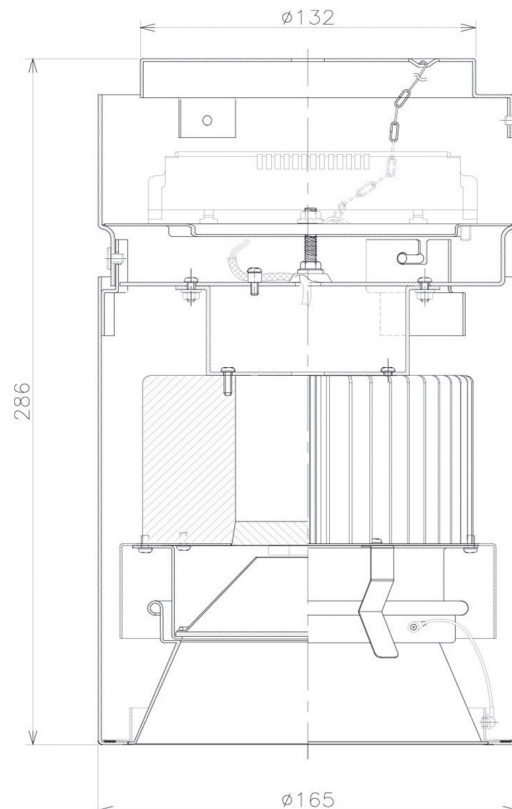

Item no. CD011-4260DB8535

Series Name: Ceiling Light

Dark Mirror Reflector

Installation	Direct mount
Type	
Fixture wattage	42.8W
Beam angle	65 deg
Color Temp.	3500K
CRI	Ra>85
Luminous	3391 lm
Body	Die-cast aluminum alloy
Body finish	Black
Trim finish	Black
Reflector finish	Dark Mirror
IP Rate	IP20
Light source	COB module
Input Voltage	AC220~240V
Dimming Type	Non-Dimmable
Certificate	CE, CCC
Cut Hole	N/A

Weight	
42.8W	2.6kg
36.0W	2.4kg
28.5W	2.4kg