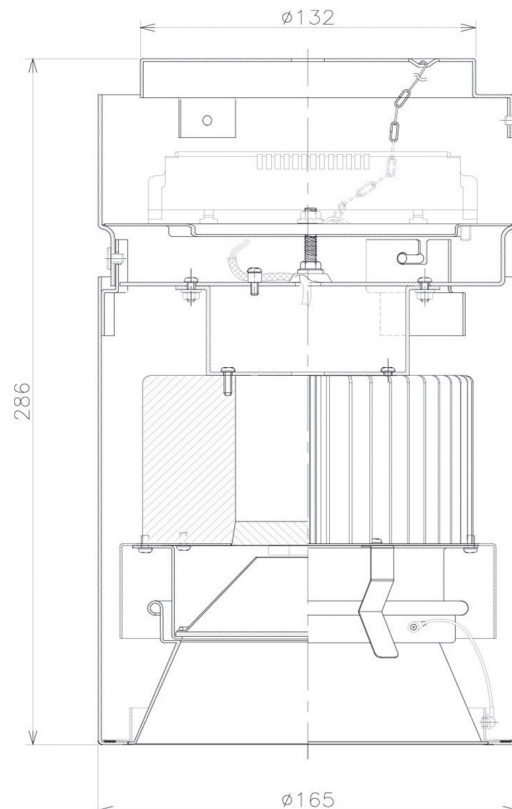

Item no. CD011-4260DB8540

Series Name: Ceiling Light

Dark Mirror Reflector

Installation	Direct mount
Type	
Fixture wattage	42.8W
Beam angle	65 deg
Color Temp.	4000K
CRI	Ra>85
Luminous	3424 lm
Body	Die-cast aluminum alloy
Body finish	Black
Trim finish	Black
Reflector finish	Dark Mirror
IP Rate	IP20
Light source	COB module
Input Voltage	AC220~240V
Dimming Type	Non-Dimmable
Certificate	CE, CCC
Cut Hole	N/A

Weight	
42.8W	2.6kg
36.0W	2.4kg
28.5W	2.4kg