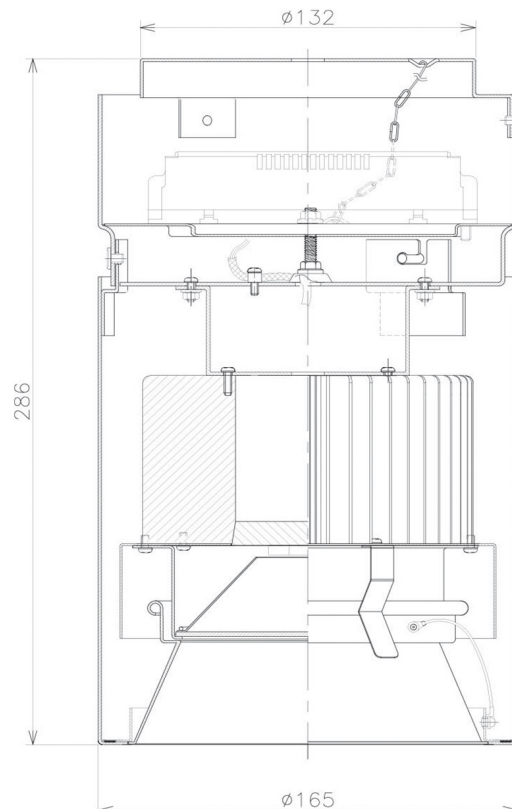

Item no. CD011-4260MB8527

Series Name: Ceiling Light

Installation	Direct mount
Type	
Fixture wattage	42.8W
Beam angle	65 deg
Color Temp.	2700K
CRI	Ra>85
Luminous	3369 lm
Body	Die-cast aluminum alloy
Body finish	Black
Trim finish	Black
Reflector finish	Mirror
IP Rate	IP20
Light source	COB module
Input Voltage	AC220~240V
Dimming Type	Non-Dimmable
Certificate	CE, CCC
Cut Hole	N/A

Weight	
42.8W	2.6kg
36.0W	2.4kg
28.5W	2.4kg