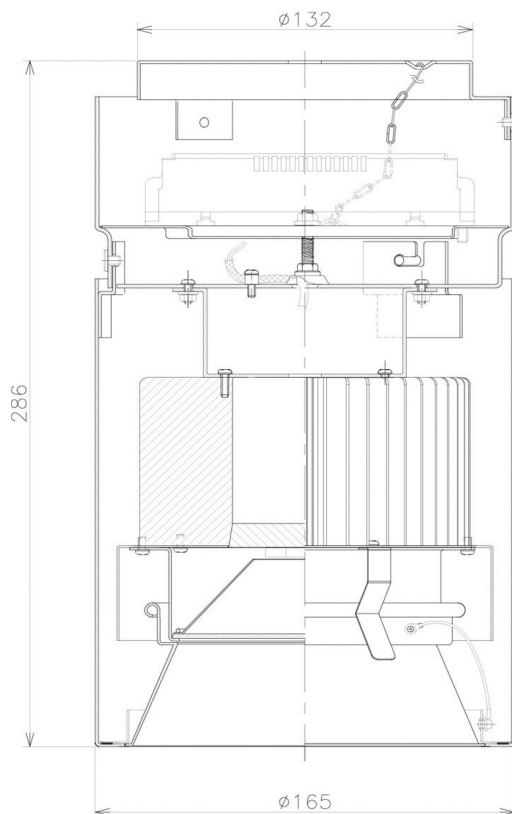

Item no. CD011-4260MB8530

Series Name: Ceiling Light

Installation	Direct mount
Type	Ceiling Light
Fixture wattage	42.8W
Beam angle	65 deg
Color Temp.	3000K
CRI	Ra>85
Luminous	3513 lm
Body	Die-cast aluminum alloy
Body finish	Black
Trim finish	Black
Reflector finish	Mirror
IP Rate	IP20
Light source	COB module
Input Voltage	AC220~240V
Dimming Type	Non-Dimmable
Certificate	CE, CCC
Cut Hole	N/A

Weight	
42.8W	2.6kg
36.0W	2.4kg
28.5W	2.4kg