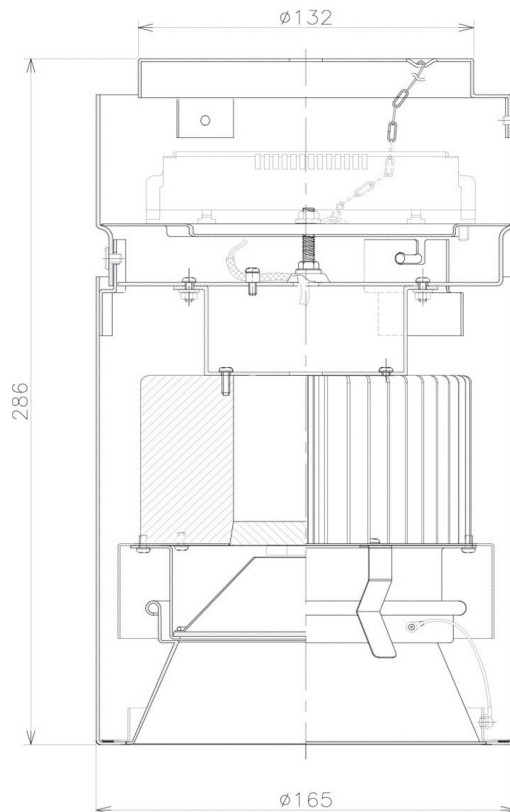

Item no. CD011-4260MB8530

Series Name: Ceiling Light

| | |
|------------------|-------------------------|
| Installation | Direct mount |
| Type | |
| Fixture wattage | 42.8W |
| Beam angle | 65 deg |
| Color Temp. | 3000K |
| CRI | Ra>85 |
| Luminous | 3513 lm |
| Body | Die-cast aluminum alloy |
| Body finish | Black |
| Trim finish | Black |
| Reflector finish | Mirror |
| IP Rate | IP20 |
| Light source | COB module |
| Input Voltage | AC220~240V |
| Dimming Type | Non-Dimmable |
| Certificate | CE, CCC |
| Cut Hole | N/A |

| Weight | |
|--------|-------|
| 42.8W | 2.6kg |
| 36.0W | 2.4kg |
| 28.5W | 2.4kg |