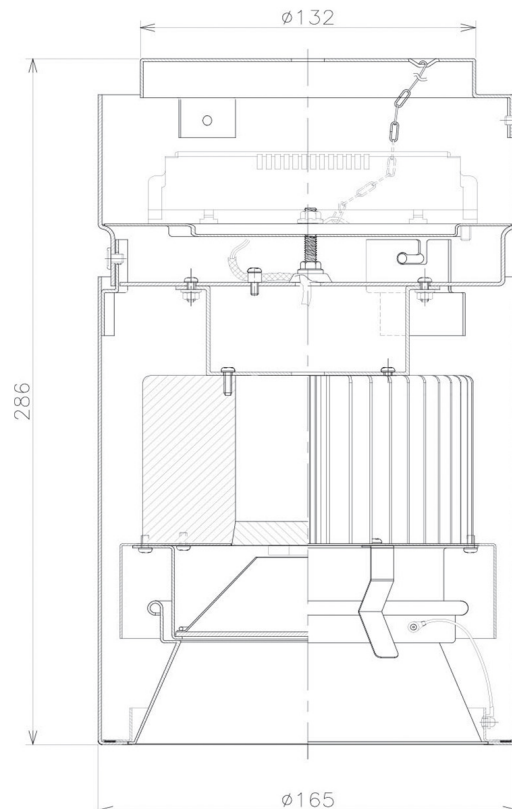

Item no. CD011-4260MB8535

Series Name: Ceiling Light

Installation	Direct mount
Type	Ceiling Light
Fixture wattage	42.8W
Beam angle	65 deg
Color Temp.	3500K
CRI	Ra>85
Luminous	3570 lm
Body	Die-cast aluminum alloy
Body finish	Black
Trim finish	Black
Reflector finish	Mirror
IP Rate	IP20
Light source	COB module
Input Voltage	AC220~240V
Dimming Type	Non-Dimmable
Certificate	CE, CCC
Cut Hole	N/A

Weight	
42.8W	2.6kg
36.0W	2.4kg
28.5W	2.4kg