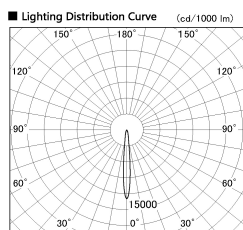

Item no. CD011-2815DW8527D

Series Name: Ceiling Light (Deep Cone)

Dark Mirror Reflector

Installation	Direct mount
Type	
Fixture wattage	28.5W
Beam angle	10 deg
Color Temp.	2700K
CRI	Ra>85
Luminous	1963 lm
Body	Die-cast aluminum alloy
Body finish	White
Trim finish	White
Reflector finish	Dark Mirror
IP Rate	IP20
Light source	COB module
Input Voltage	AC220~240V
Dimming Type	Non-Dimmable
Certificate	CE, CCC
Cut Hole	N/A

■ Direct Horizontal Illuminance CD011-2815DW8527D

φ	Illuminance Angle	Beam Angle	Vertical Illuminance(lx)
170	10°	10°	102330
1	50000		25580
	20000		11370
340	10000		6400
	5000		4090
520			2840
			2090
690			1600

Weight	
42.8W	2.6kg
36.0W	2.4kg
28.5W	2.4kg