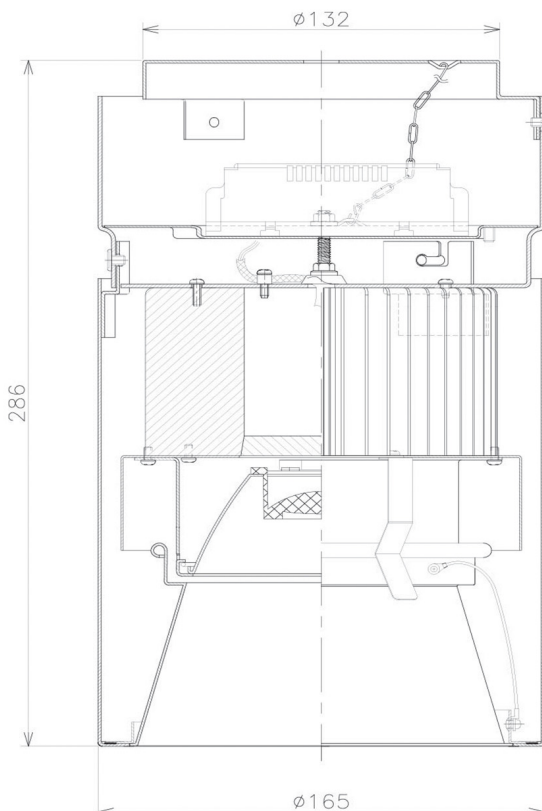

Item no. CD011-2815DW8527D

Series Name: Ceiling Light (Deep Cone)

Dark Mirror Reflector

Installation	Direct mount
Type	
Fixture wattage	28.5W
Beam angle	10 deg
Color Temp.	2700K
CRI	Ra>85
Luminous	1963 lm
Body	Die-cast aluminum alloy
Body finish	White
Trim finish	White
Reflector finish	Dark Mirror
IP Rate	IP20
Light source	COB module
Input Voltage	AC220~240V
Dimming Type	Non-Dimmable
Certificate	CE, CCC
Cut Hole	N/A

■ Direct Horizontal Illuminance CD011-2815DW8527D

φ	Illuminance Angle	Beam Angle	Vertical Illuminance(lx)
170	10°	10°	102330
1	50000		25580
	20000		11370
340	10000		6400
	5000		4090
520			2840
			2090
690			1600

Weight	
42.8W	2.6kg
36.0W	2.4kg
28.5W	2.4kg