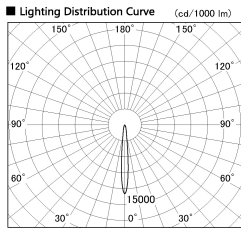

Item no. CD011-2815DW8530D

Series Name: Ceiling Light (Deep Cone)

Dark Mirror Reflector

■ Direct Horizontal Illuminance CD011-2815DW8530D

Illuminance Angle	Beam Angle	Vertical Illuminance (lx)	
		1	2
10°	10°	106650	26660
170	1	50000	11850
340	2	20000	6670
520	3	10000	4270
690	m	5000	2960
		2000	2180
			1670

Installation	Direct mount
Type	Ceiling Light (Deep Cone)
Fixture wattage	28.5W
Beam angle	10 deg
Color Temp.	3000K
CRI	Ra>85
Luminous	2046 lm
Body	Die-cast aluminum alloy
Body finish	White
Trim finish	White
Reflector finish	Dark Mirror
IP Rate	IP20
Light source	COB module
Input Voltage	AC220~240V
Dimming Type	Non-Dimmable
Certificate	CE, CCC
Cut Hole	N/A

Weight	
42.8W	2.6kg
36.0W	2.4kg
28.5W	2.4kg