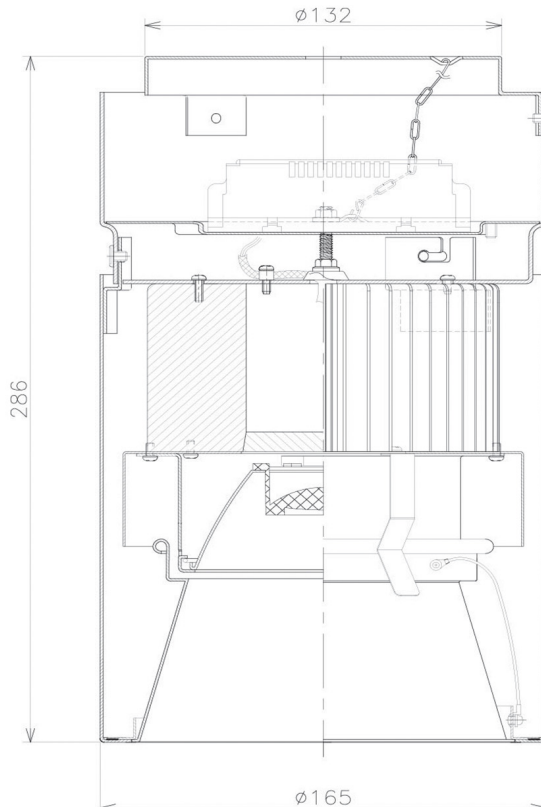

Item no. CD011-2815DW8530D

Series Name: Ceiling Light (Deep Cone)

Dark Mirror Reflector

■ Direct Horizontal Illuminance CD011-2815DW8530D

Illuminance Angle	Beam Angle	Vertical Illuminance (lx)	
		1	2
10°	10°	106650	26660
170	1	50000	11850
340	2	20000	6670
520	3	10000	4270
690	m	5000	2960
		2000	2180
			1670

Installation	Direct mount
Type	Ceiling Light (Deep Cone)
Fixture wattage	28.5W
Beam angle	10 deg
Color Temp.	3000K
CRI	Ra>85
Luminous	2046 lm
Body	Die-cast aluminum alloy
Body finish	White
Trim finish	White
Reflector finish	Dark Mirror
IP Rate	IP20
Light source	COB module
Input Voltage	AC220~240V
Dimming Type	Non-Dimmable
Certificate	CE, CCC
Cut Hole	N/A

Weight	
42.8W	2.6kg
36.0W	2.4kg
28.5W	2.4kg