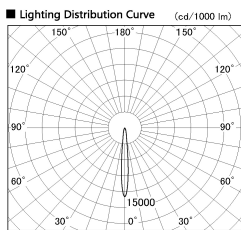

Item no. CD011-2815DW8530D

Series Name: Ceiling Light (Deep Cone)

Dark Mirror Reflector

■ Direct Horizontal Illuminance CD011-2815DW8530D

Illuminance Angle	Beam Angle	Vertical Illuminance(lx)	
		1	2
10°	10°	106650	26660
170	1	50000	20000
340	2	10000	6670
520	3	5000	4270
690	m	200	2960
			2180
			1670

Installation	Direct mount
Type	
Fixture wattage	28.5W
Beam angle	10 deg
Color Temp.	3000K
CRI	Ra>85
Luminous	2046 lm
Body	Die-cast aluminum alloy
Body finish	White
Trim finish	White
Reflector finish	Dark Mirror
IP Rate	IP20
Light source	COB module
Input Voltage	AC220~240V
Dimming Type	Non-Dimmable
Certificate	CE, CCC
Cut Hole	N/A

Weight	
42.8W	2.6kg
36.0W	2.4kg
28.5W	2.4kg