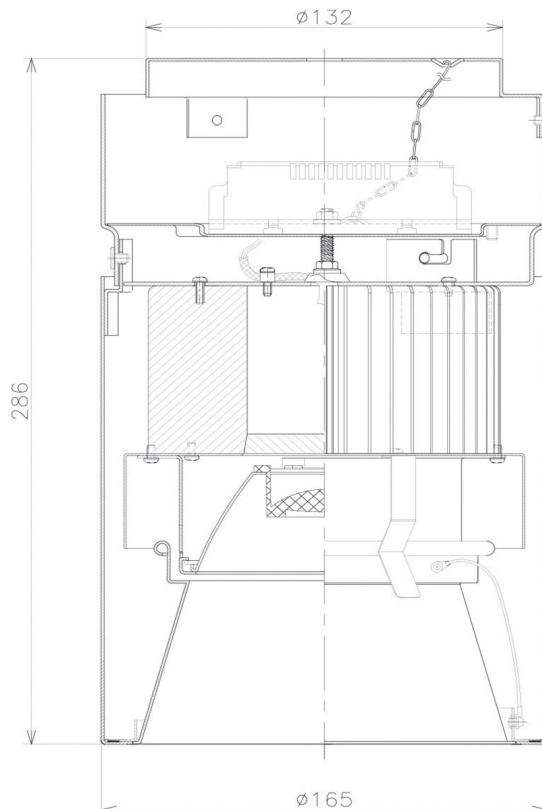

Item no. CD011-2815DW8530D

Series Name: Ceiling Light (Deep Cone)

Dark Mirror Reflector

■ Direct Horizontal Illuminance CD011-2815DW8530D

Illuminance Angle	Beam Angle	Vertical Illuminance(lx)	
		1	2
10°	10°	106650	26660
170	1	50000	20000
340	2	10000	6670
520	3	5000	4270
690	m	200	2960
			2180
			1670

Installation	Direct mount
Type	
Fixture wattage	28.5W
Beam angle	10 deg
Color Temp.	3000K
CRI	Ra>85
Luminous	2046 lm
Body	Die-cast aluminum alloy
Body finish	White
Trim finish	White
Reflector finish	Dark Mirror
IP Rate	IP20
Light source	COB module
Input Voltage	AC220~240V
Dimming Type	Non-Dimmable
Certificate	CE, CCC
Cut Hole	N/A

Weight	
42.8W	2.6kg
36.0W	2.4kg
28.5W	2.4kg