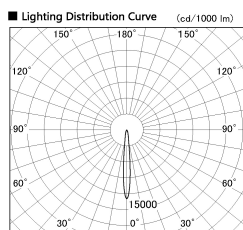

Item no. CD011-2815DW8535D

Series Name: Ceiling Light (Deep Cone)

Dark Mirror Reflector

Installation	Direct mount
Type	
Fixture wattage	28.5W
Beam angle	10 deg
Color Temp.	3500K
CRI	Ra>85
Luminous	2079 lm
Body	Die-cast aluminum alloy
Body finish	White
Trim finish	White
Reflector finish	Dark Mirror
IP Rate	IP20
Light source	COB module
Input Voltage	AC220~240V
Dimming Type	Non-Dimmable
Certificate	CE, CCC
Cut Hole	N/A

■ Direct Horizontal Illuminance CD011-2815DW8535D

Beam Angle	Illuminance Angle	Vertical Illuminance (lx)
10°	10°	108370
	170	27090
	1	12040
	2	6770
	340	4330
	2	3010
	520	2210
	3	1690
	690	1690

Weight	
42.8W	2.6kg
36.0W	2.4kg
28.5W	2.4kg