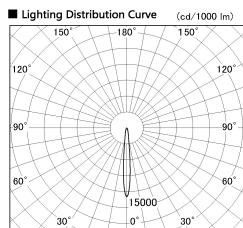

Item no. CD011-2815DW8535D

Series Name: Ceiling Light (Deep Cone)

Dark Mirror Reflector

Installation	Direct mount
Type	Ceiling Light (Deep Cone)
Fixture wattage	28.5W
Beam angle	10 deg
Color Temp.	3500K
CRI	Ra>85
Luminous	2079 lm
Body	Die-cast aluminum alloy
Body finish	White
Trim finish	White
Reflector finish	Dark Mirror
IP Rate	IP20
Light source	COB module
Input Voltage	AC220~240V
Dimming Type	Non-Dimmable
Certificate	CE, CCC
Cut Hole	N/A

■ Direct Horizontal Illuminance CD011-2815DW8535D

Beam Angle	Vertical Illuminance (lx)
10°	108370
170	27090
1	12040
2	6770
340	4330
2	3010
520	2210
3	1690
690	1690

Weight	
42.8W	2.6kg
36.0W	2.4kg
28.5W	2.4kg