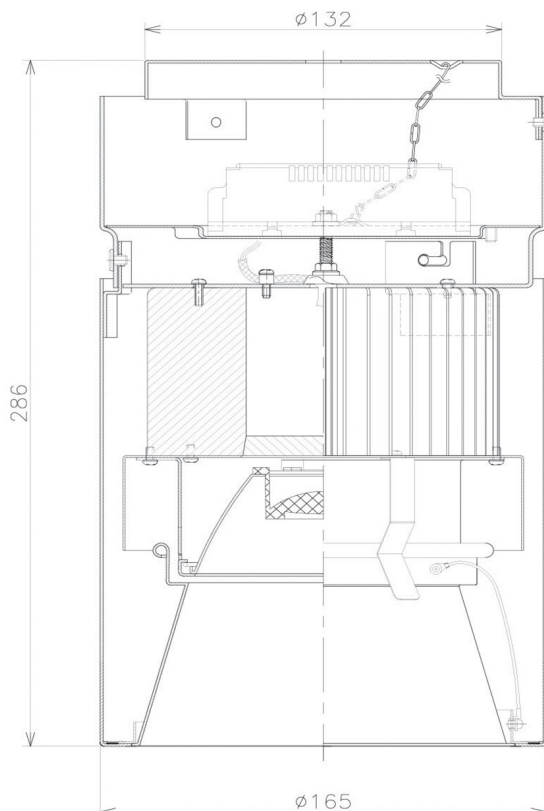

Item no. CD011-2815DW8535D

Series Name: Ceiling Light (Deep Cone)

Dark Mirror Reflector

Installation	Direct mount
Type	
Fixture wattage	28.5W
Beam angle	10 deg
Color Temp.	3500K
CRI	Ra>85
Luminous	2079 lm
Body	Die-cast aluminum alloy
Body finish	White
Trim finish	White
Reflector finish	Dark Mirror
IP Rate	IP20
Light source	COB module
Input Voltage	AC220~240V
Dimming Type	Non-Dimmable
Certificate	CE, CCC
Cut Hole	N/A

■ Direct Horizontal Illuminance CD011-2815DW8535D

Beam Angle	Illuminance Angle	Vertical Illuminance (lx)
10°	10°	108370
	170	27090
	1	12040
	2	6770
	340	4330
	2	3010
	520	2210
	3	1690
	690	1690

Weight	
42.8W	2.6kg
36.0W	2.4kg
28.5W	2.4kg