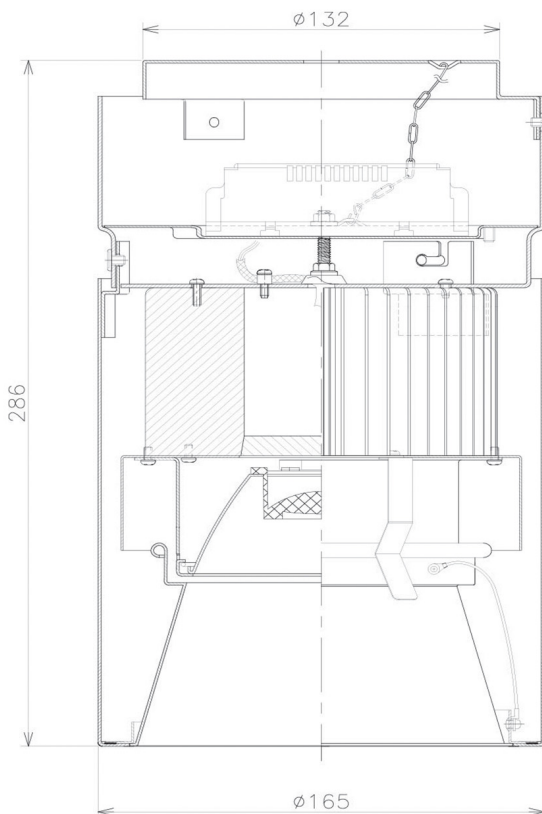

Item no. CD011-2815DW8535D

Series Name: Ceiling Light (Deep Cone)

Dark Mirror Reflector

Installation	Direct mount
Type	Ceiling Light (Deep Cone)
Fixture wattage	28.5W
Beam angle	10 deg
Color Temp.	3500K
CRI	Ra>85
Luminous	2079 lm
Body	Die-cast aluminum alloy
Body finish	White
Trim finish	White
Reflector finish	Dark Mirror
IP Rate	IP20
Light source	COB module
Input Voltage	AC220~240V
Dimming Type	Non-Dimmable
Certificate	CE, CCC
Cut Hole	N/A

■ Direct Horizontal Illuminance CD011-2815DW8535D

Beam Angle	Vertical Illuminance (lx)
10°	108370
170	27090
1	12040
2	6770
340	4330
2	3010
520	2210
3	1690
690	1690

Weight	
42.8W	2.6kg
36.0W	2.4kg
28.5W	2.4kg