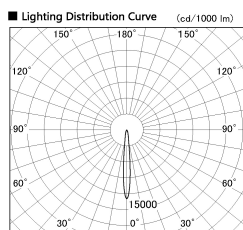

Item no. CD011-2815DW8540D

Series Name: Ceiling Light (Deep Cone)

Dark Mirror Reflector

Installation	Direct mount
Type	
Fixture wattage	28.5W
Beam angle	10 deg
Color Temp.	4000K
CRI	Ra>85
Luminous	2099 lm
Body	Die-cast aluminum alloy
Body finish	White
Trim finish	White
Reflector finish	Dark Mirror
IP Rate	IP20
Light source	COB module
Input Voltage	AC220~240V
Dimming Type	Non-Dimmable
Certificate	CE, CCC
Cut Hole	N/A

■ Direct Horizontal Illuminance CD011-2815DW8540D

Beam Angle	Illuminance Angle	Vertical Illuminance (lx)
10°	10°	109420
	1	27350
	2	12160
	3	6840
	4	4380
	5	3040
	6	2230
	7	1710

Weight	
42.8W	2.6kg
36.0W	2.4kg
28.5W	2.4kg