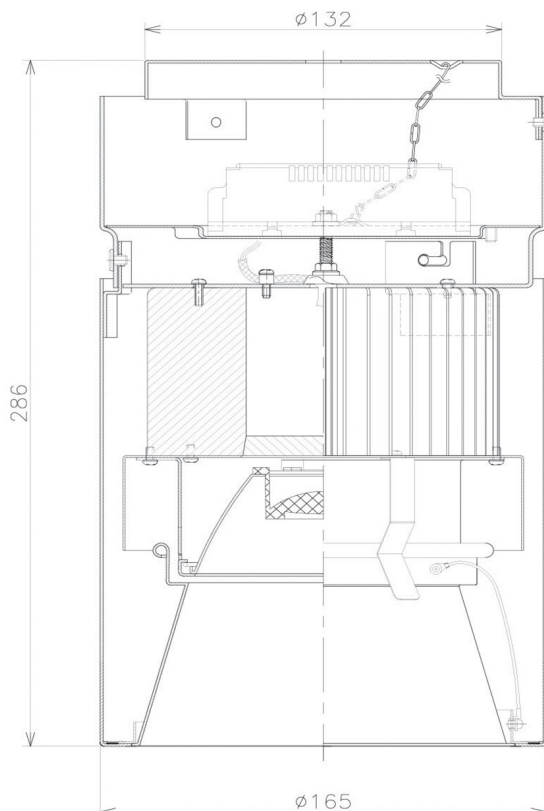

Item no. CD011-2815DW8540D

Series Name: Ceiling Light (Deep Cone)

Dark Mirror Reflector

Installation	Direct mount
Type	
Fixture wattage	28.5W
Beam angle	10 deg
Color Temp.	4000K
CRI	Ra>85
Luminous	2099 lm
Body	Die-cast aluminum alloy
Body finish	White
Trim finish	White
Reflector finish	Dark Mirror
IP Rate	IP20
Light source	COB module
Input Voltage	AC220~240V
Dimming Type	Non-Dimmable
Certificate	CE, CCC
Cut Hole	N/A

■ Direct Horizontal Illuminance CD011-2815DW8540D

Beam Angle	Illuminance Angle	Vertical Illuminance (lx)
10°	10°	109420
	1	27350
	2	12160
	3	6840
	4	4380
	5	3040
	6	2230
	7	1710

Weight	
42.8W	2.6kg
36.0W	2.4kg
28.5W	2.4kg