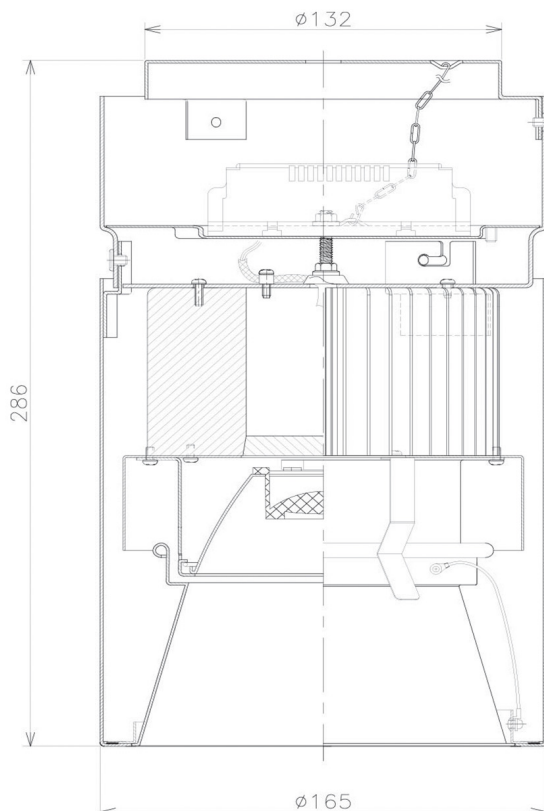

Item no. CD011-2815MW8527D

Series Name: Ceiling Light (Deep Cone)

Installation	Direct mount
Type	
Fixture wattage	28.5W
Beam angle	10 deg
Color Temp.	2700K
CRI	Ra>85
Luminous	2066 lm
Body	Die-cast aluminum alloy
Body finish	White
Trim finish	White
Reflector finish	Mirror
IP Rate	IP20
Light source	COB module
Input Voltage	AC220~240V
Dimming Type	Non-Dimmable
Certificate	CE, CCC
Cut Hole	N/A

■ Direct Horizontal Illuminance CD011-2815MW8527D

φ	Illuminance Angle	Beam Angle	Vertical Illuminance(lx)	
170	10°	10°	107700	
1	50000		26920	
	20000		11970	
340	10000		6730	
520	5000		4310	
690			2990	
			2200	
m	1	2 0 0	1 2	1680

Weight	
42.8W	2.6kg
36.0W	2.4kg
28.5W	2.4kg