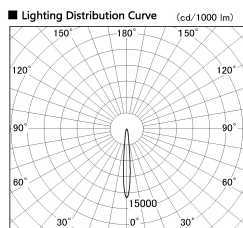

Item no. CD011-2815MW8527D

Series Name: Ceiling Light (Deep Cone)

Installation	Direct mount
Type	
Fixture wattage	28.5W
Beam angle	10 deg
Color Temp.	2700K
CRI	Ra>85
Luminous	2066 lm
Body	Die-cast aluminum alloy
Body finish	White
Trim finish	White
Reflector finish	Mirror
IP Rate	IP20
Light source	COB module
Input Voltage	AC220~240V
Dimming Type	Non-Dimmable
Certificate	CE, CCC
Cut Hole	N/A

■ Direct Horizontal Illuminance CD011-2815MW8527D

φ	Illuminance Angle	Beam Angle	Vertical Illuminance(lx)	
170	10°	10°	107700	
1	50000		26920	
	20000		11970	
340	10000		6730	
520	5000		4310	
690			2990	
			2200	
m	1	2 0 0	1 2	1680

Weight	
42.8W	2.6kg
36.0W	2.4kg
28.5W	2.4kg