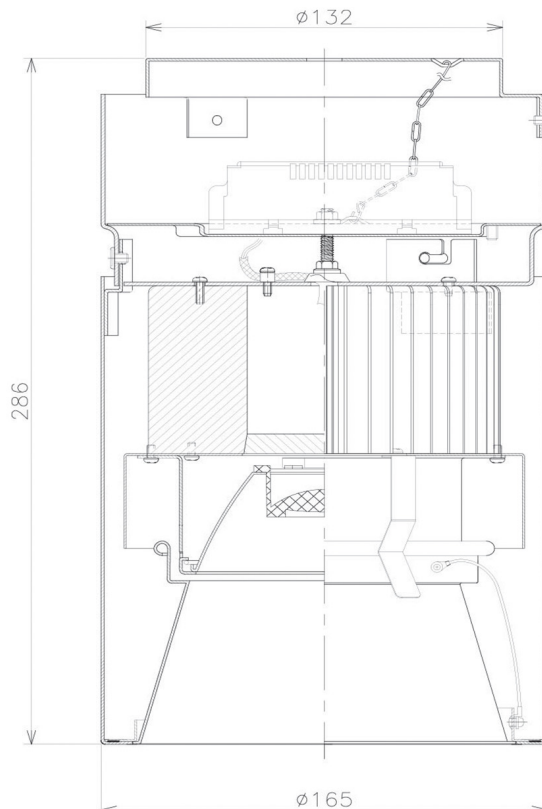

Item no. CD011-2815MW8527D

Series Name: Ceiling Light (Deep Cone)

■ Direct Horizontal Illuminance CD011-2815MW8527D

φ	Illuminance Angle	Beam Angle	Vertical Illuminance(lx)
170	10°	10°	107700
1	50000		26920
	20000		11970
340	10000		6730
520	5000		4310
690			2990
			2200
m	1	2	1680

Installation	Direct mount
Type	Ceiling Light (Deep Cone)
Fixture wattage	28.5W
Beam angle	10 deg
Color Temp.	2700K
CRI	Ra>85
Luminous	2066 lm
Body	Die-cast aluminum alloy
Body finish	White
Trim finish	White
Reflector finish	Mirror
IP Rate	IP20
Light source	COB module
Input Voltage	AC220~240V
Dimming Type	Non-Dimmable
Certificate	CE, CCC
Cut Hole	N/A

Weight	
42.8W	2.6kg
36.0W	2.4kg
28.5W	2.4kg