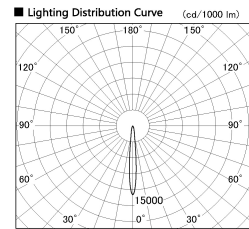

Item no. CD011-2815MW8527D

Series Name: Ceiling Light (Deep Cone)

■ Direct Horizontal Illuminance CD011-2815MW8527D

φ	Illuminance Angle	Beam Angle	Vertical Illuminance(lx)
170	10°	10°	107700
1	50000		26920
	20000		11970
340	10000		6730
520	5000		4310
690			2990
			2200
m	1	2	1680

Installation	Direct mount
Type	Ceiling Light (Deep Cone)
Fixture wattage	28.5W
Beam angle	10 deg
Color Temp.	2700K
CRI	Ra>85
Luminous	2066 lm
Body	Die-cast aluminum alloy
Body finish	White
Trim finish	White
Reflector finish	Mirror
IP Rate	IP20
Light source	COB module
Input Voltage	AC220~240V
Dimming Type	Non-Dimmable
Certificate	CE, CCC
Cut Hole	N/A

Weight	
42.8W	2.6kg
36.0W	2.4kg
28.5W	2.4kg