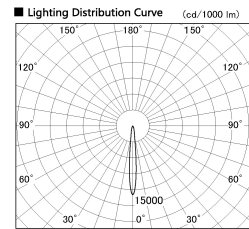

Item no. CD011-2815MW8530D

Series Name: Ceiling Light (Deep Cone)

■ Direct Horizontal Illuminance CD011-2815MW8530D

φ	Illuminance Angle	Beam Angle	Vertical Illuminance(lx)
170	10°	10°	112280
1			28070
			20068
			12480
340			7020
2			4490
			3120
520			2290
3			1750
690	m	1 2 0 0 1 2	

Installation	Direct mount
Type	Ceiling Light (Deep Cone)
Fixture wattage	28.5W
Beam angle	10 deg
Color Temp.	3000K
CRI	Ra>85
Luminous	2154 lm
Body	Die-cast aluminum alloy
Body finish	White
Trim finish	White
Reflector finish	Mirror
IP Rate	IP20
Light source	COB module
Input Voltage	AC220~240V
Dimming Type	Non-Dimmable
Certificate	CE, CCC
Cut Hole	N/A

Weight	
42.8W	2.6kg
36.0W	2.4kg
28.5W	2.4kg