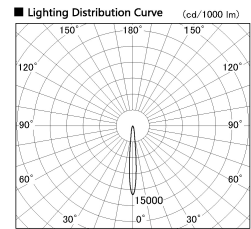

Item no. CD011-2815MW8530D

Series Name: Ceiling Light (Deep Cone)

■ Direct Horizontal Illuminance CD011-2815MW8530D

φ	Illuminance Angle	Beam Angle	Vertical Illuminance(lx)
170	10°	10°	112280
1			28070
2			12480
340			7020
2			4490
520			3120
3			2290
690	m	1 2 0 0 1 2	1750

Installation	Direct mount
Type	
Fixture wattage	28.5W
Beam angle	10 deg
Color Temp.	3000K
CRI	Ra>85
Luminous	2154 lm
Body	Die-cast aluminum alloy
Body finish	White
Trim finish	White
Reflector finish	Mirror
IP Rate	IP20
Light source	COB module
Input Voltage	AC220~240V
Dimming Type	Non-Dimmable
Certificate	CE, CCC
Cut Hole	N/A

Weight	
42.8W	2.6kg
36.0W	2.4kg
28.5W	2.4kg