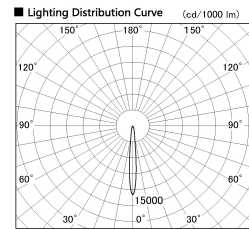

Item no. CD011-2815MW8530D

Series Name: Ceiling Light (Deep Cone)

■ Direct Horizontal Illuminance CD011-2815MW8530D

φ	Illuminance Angle	Beam Angle	Vertical Illuminance(lx)
170	10°	10°	112280
1			28070
			12480
340			7020
2			4490
520			3120
3			2290
690	m	1 2 0 0 1 2	1750

Installation	Direct mount
Type	
Fixture wattage	28.5W
Beam angle	10 deg
Color Temp.	3000K
CRI	Ra>85
Luminous	2154 lm
Body	Die-cast aluminum alloy
Body finish	White
Trim finish	White
Reflector finish	Mirror
IP Rate	IP20
Light source	COB module
Input Voltage	AC220~240V
Dimming Type	Non-Dimmable
Certificate	CE, CCC
Cut Hole	N/A

Weight	
42.8W	2.6kg
36.0W	2.4kg
28.5W	2.4kg