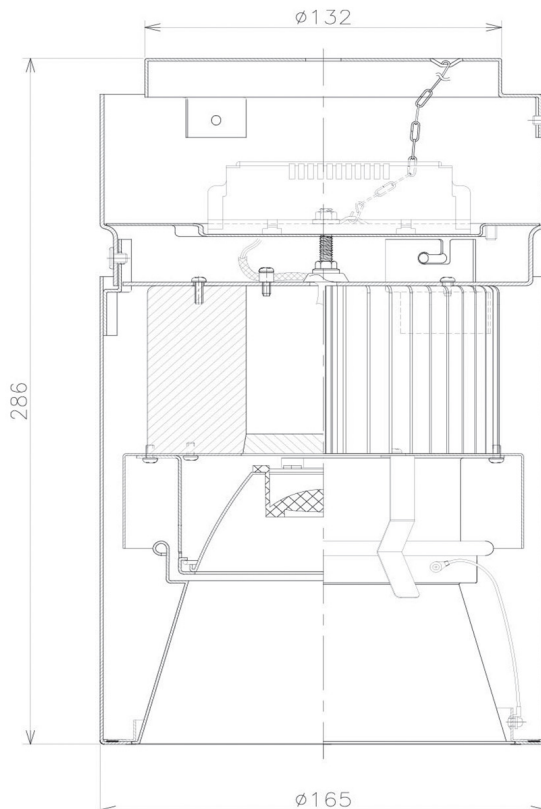

Item no. CD011-2815MW8530D

Series Name: Ceiling Light (Deep Cone)

■ Direct Horizontal Illuminance CD011-2815MW8530D

φ	Illuminance Angle	Beam Angle	Vertical Illuminance(lx)
170	10°	10°	112280
1			28070
2			12480
340			7020
2			4490
520			3120
3			2290
690	m	1 2 0 0 1 2	1750

Installation	Direct mount
Type	
Fixture wattage	28.5W
Beam angle	10 deg
Color Temp.	3000K
CRI	Ra>85
Luminous	2154 lm
Body	Die-cast aluminum alloy
Body finish	White
Trim finish	White
Reflector finish	Mirror
IP Rate	IP20
Light source	COB module
Input Voltage	AC220~240V
Dimming Type	Non-Dimmable
Certificate	CE, CCC
Cut Hole	N/A

Weight	
42.8W	2.6kg
36.0W	2.4kg
28.5W	2.4kg