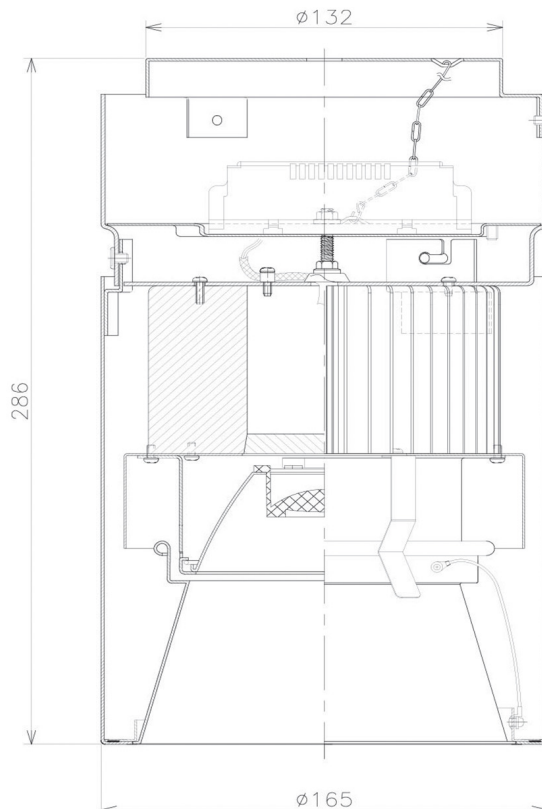

Item no. CD011-2815MW8530D

Series Name: Ceiling Light (Deep Cone)

■ Direct Horizontal Illuminance CD011-2815MW8530D

φ	Illuminance Angle	Beam Angle	Vertical Illuminance(lx)
170	10°	10°	112280
1			28070
			20068
			12480
340			7020
2			4490
			3120
520			2290
3			1750
690	m	1 2 0 0 1 2	

Installation	Direct mount
Type	Ceiling Light (Deep Cone)
Fixture wattage	28.5W
Beam angle	10 deg
Color Temp.	3000K
CRI	Ra>85
Luminous	2154 lm
Body	Die-cast aluminum alloy
Body finish	White
Trim finish	White
Reflector finish	Mirror
IP Rate	IP20
Light source	COB module
Input Voltage	AC220~240V
Dimming Type	Non-Dimmable
Certificate	CE, CCC
Cut Hole	N/A

Weight	
42.8W	2.6kg
36.0W	2.4kg
28.5W	2.4kg