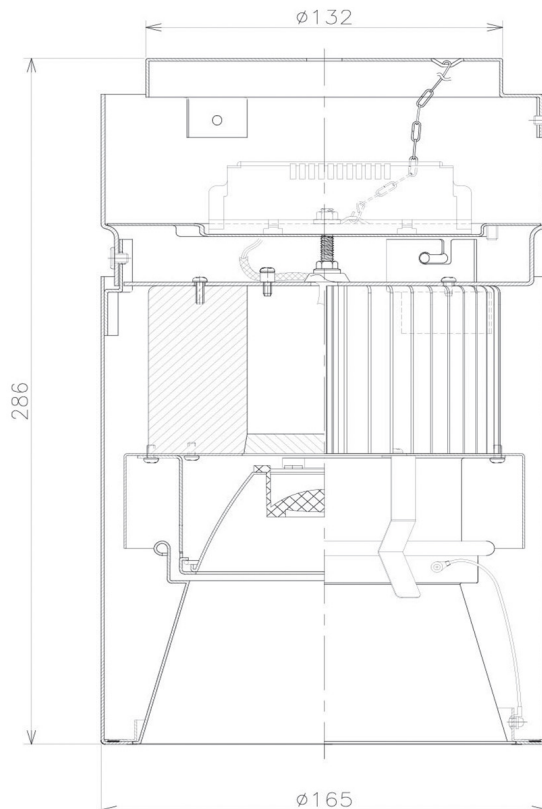

Item no. CD011-2815MW8530D

Series Name: Ceiling Light (Deep Cone)

■ Direct Horizontal Illuminance CD011-2815MW8530D

φ	Illuminance Angle	Beam Angle	Vertical Illuminance(lx)
170	10°	10°	112280
1			28070
			12480
340			7020
2			4490
520			3120
3			2290
690	m	1 2 0 0 1 2	1750

Installation	Direct mount
Type	
Fixture wattage	28.5W
Beam angle	10 deg
Color Temp.	3000K
CRI	Ra>85
Luminous	2154 lm
Body	Die-cast aluminum alloy
Body finish	White
Trim finish	White
Reflector finish	Mirror
IP Rate	IP20
Light source	COB module
Input Voltage	AC220~240V
Dimming Type	Non-Dimmable
Certificate	CE, CCC
Cut Hole	N/A

Weight	
42.8W	2.6kg
36.0W	2.4kg
28.5W	2.4kg