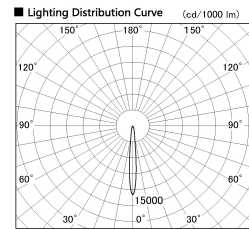

Item no. CD011-2815MW8535D

Series Name: Ceiling Light (Deep Cone)

■ Direct Horizontal Illuminance CD011-2815MW8535D

φ	Illuminance Angle	Beam Angle	Vertical Illuminance(lx)
170	10°	10°	114110
1			28530
			12680
340			7130
2			4560
520			3170
3			2330
690	m	1 2 0 0 1 2	1780

Installation	Direct mount
Type	
Fixture wattage	28.5W
Beam angle	10 deg
Color Temp.	3500K
CRI	Ra>85
Luminous	2189 lm
Body	Die-cast aluminum alloy
Body finish	White
Trim finish	White
Reflector finish	Mirror
IP Rate	IP20
Light source	COB module
Input Voltage	AC220~240V
Dimming Type	Non-Dimmable
Certificate	CE, CCC
Cut Hole	N/A

Weight	
42.8W	2.6kg
36.0W	2.4kg
28.5W	2.4kg