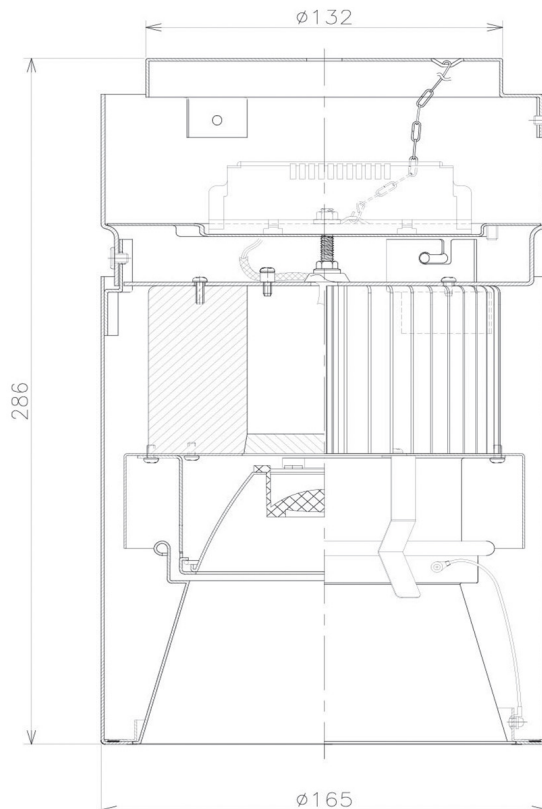

Item no. CD011-2815MW8535D

Series Name: Ceiling Light (Deep Cone)

■ Direct Horizontal Illuminance CD011-2815MW8535D

φ	Illuminance Angle	Beam Angle	Vertical Illuminance(lx)
170	10°	10°	114110
1			28530
			12680
340			7130
2			4560
520			3170
3			2330
690	m	1 2 0 0 1 2	1780

Installation	Direct mount
Type	
Fixture wattage	28.5W
Beam angle	10 deg
Color Temp.	3500K
CRI	Ra>85
Luminous	2189 lm
Body	Die-cast aluminum alloy
Body finish	White
Trim finish	White
Reflector finish	Mirror
IP Rate	IP20
Light source	COB module
Input Voltage	AC220~240V
Dimming Type	Non-Dimmable
Certificate	CE, CCC
Cut Hole	N/A

Weight	
42.8W	2.6kg
36.0W	2.4kg
28.5W	2.4kg