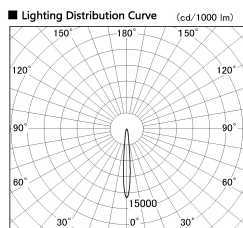

Item no. CD011-2815MW8540D

Series Name: Ceiling Light (Deep Cone)

Installation	Direct mount
Type	
Fixture wattage	28.5W
Beam angle	10 deg
Color Temp.	4000K
CRI	Ra>85
Luminous	2210 lm
Body	Die-cast aluminum alloy
Body finish	White
Trim finish	White
Reflector finish	Mirror
IP Rate	IP20
Light source	COB module
Input Voltage	AC220~240V
Dimming Type	Non-Dimmable
Certificate	CE, CCC
Cut Hole	N/A

■ Direct Horizontal Illuminance CD011-2815MW8540D

φ	Illuminance Angle	Beam Angle	Vertical Illuminance(lx)
170	10°	10°	115200
1			28800
340			12800
2			7200
520			4610
3			3200
690			2350
m	1	2,0	1800

Weight	
42.8W	2.6kg
36.0W	2.4kg
28.5W	2.4kg