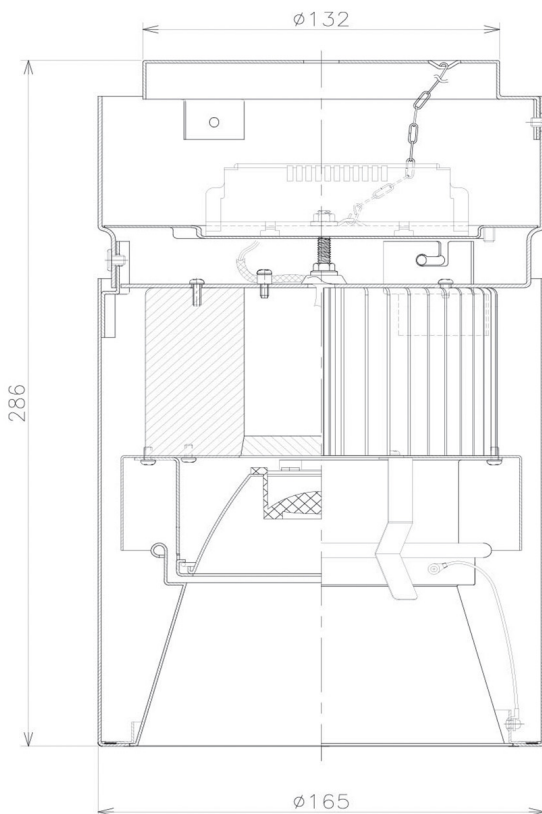

Item no. CD011-2815MW8540D

Series Name: Ceiling Light (Deep Cone)

Installation	Direct mount
Type	
Fixture wattage	28.5W
Beam angle	10 deg
Color Temp.	4000K
CRI	Ra>85
Luminous	2210 lm
Body	Die-cast aluminum alloy
Body finish	White
Trim finish	White
Reflector finish	Mirror
IP Rate	IP20
Light source	COB module
Input Voltage	AC220~240V
Dimming Type	Non-Dimmable
Certificate	CE, CCC
Cut Hole	N/A

■ Direct Horizontal Illuminance CD011-2815MW8540D

φ	Illuminance Angle	Beam Angle	Vertical Illuminance(lx)
170	10°	10°	115200
1			28800
340			12800
2			7200
520			4610
3			3200
690			2350
m	1	2,0	1800

Weight	
42.8W	2.6kg
36.0W	2.4kg
28.5W	2.4kg