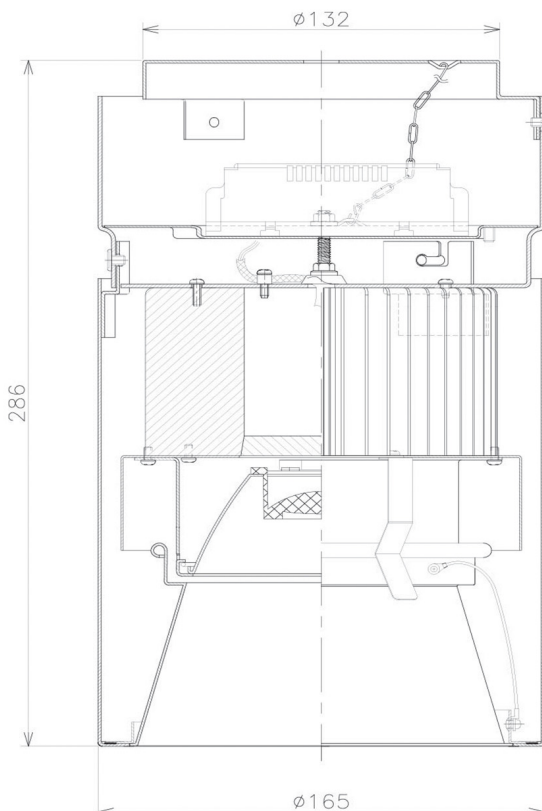

Item no. CD011-2815WW8527D

Series Name: Ceiling Light (Deep Cone)

White Reflector

Installation	Direct mount
Type	
Fixture wattage	28.5W
Beam angle	10 deg
Color Temp.	2700K
CRI	Ra>85
Luminous	2028 lm
Body	Die-cast aluminum alloy
Body finish	White
Trim finish	White
Reflector finish	White
IP Rate	IP20
Light source	COB module
Input Voltage	AC220~240V
Dimming Type	Non-Dimmable
Certificate	CE, CCC
Cut Hole	N/A

■ Direct Horizontal Illuminance CD011-2815WW8527D

φ	Illuminance Angle	Beam Angle	Vertical Illuminance(lx)
170	10°	10°	104910
1	50000		26230
	20000		11660
340	10000		6560
	5000		4200
520			2910
			2140
690		2°0'	1640

Weight	
42.8W	2.6kg
36.0W	2.4kg
28.5W	2.4kg