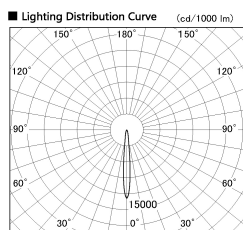

Item no. CD011-2815WW8527D

Series Name: Ceiling Light (Deep Cone)

White Reflector

Installation	Direct mount
Type	
Fixture wattage	28.5W
Beam angle	10 deg
Color Temp.	2700K
CRI	Ra>85
Luminous	2028 lm
Body	Die-cast aluminum alloy
Body finish	White
Trim finish	White
Reflector finish	White
IP Rate	IP20
Light source	COB module
Input Voltage	AC220~240V
Dimming Type	Non-Dimmable
Certificate	CE, CCC
Cut Hole	N/A

■ Direct Horizontal Illuminance CD011-2815WW8527D

φ	Illuminance Angle	Beam Angle	Vertical Illuminance(lx)
170	10°	10°	104910
1	50000		26230
	20000		11660
340	10000		6560
	5000		4200
520			2910
			2140
690		2°0'	1640

Weight	
42.8W	2.6kg
36.0W	2.4kg
28.5W	2.4kg