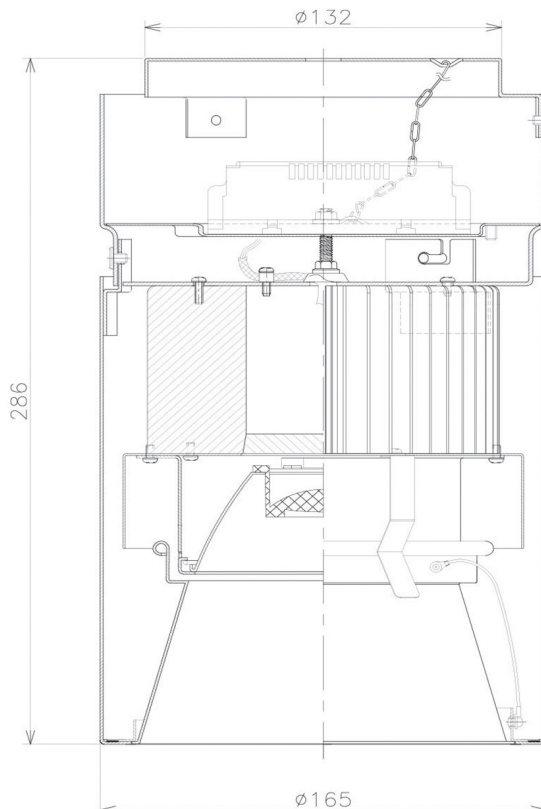

Item no. CD011-2815WW8527D

Series Name: Ceiling Light (Deep Cone)

White Reflector

■ Direct Horizontal Illuminance CD011-2815WW8527D

Illuminance Angle	Beam Angle	Vertical Illuminance (lx)
10°	10°	104910
170	50000	26230
1	20000	11660
2	10000	6560
340	5000	4200
520		2910
3		2140
690 mm	2°0'	1640

Installation	Direct mount
Type	Ceiling Light (Deep Cone)
Fixture wattage	28.5W
Beam angle	10 deg
Color Temp.	2700K
CRI	Ra>85
Luminous	2028 lm
Body	Die-cast aluminum alloy
Body finish	White
Trim finish	White
Reflector finish	White
IP Rate	IP20
Light source	COB module
Input Voltage	AC220~240V
Dimming Type	Non-Dimmable
Certificate	CE, CCC
Cut Hole	N/A

Weight	
42.8W	2.6kg
36.0W	2.4kg
28.5W	2.4kg