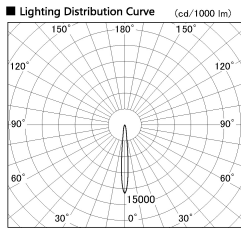

Item no. CD011-2815WW8527D

Series Name: Ceiling Light (Deep Cone)

White Reflector

■ Direct Horizontal Illuminance CD011-2815WW8527D

Illuminance Angle	Beam Angle	Vertical Illuminance (lx)
10°	10°	104910
170	50000	26230
1	20000	11660
2	10000	6560
340	5000	4200
520		2910
3		2140
690 mm	2°0'	1640

Installation	Direct mount
Type	Ceiling Light (Deep Cone)
Fixture wattage	28.5W
Beam angle	10 deg
Color Temp.	2700K
CRI	Ra>85
Luminous	2028 lm
Body	Die-cast aluminum alloy
Body finish	White
Trim finish	White
Reflector finish	White
IP Rate	IP20
Light source	COB module
Input Voltage	AC220~240V
Dimming Type	Non-Dimmable
Certificate	CE, CCC
Cut Hole	N/A

Weight	
42.8W	2.6kg
36.0W	2.4kg
28.5W	2.4kg