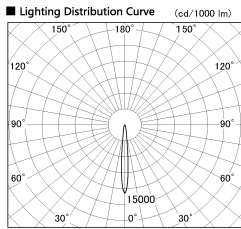

Item no. CD011-2815WW8530D

Series Name: Ceiling Light (Deep Cone)

White Reflector

■ Direct Horizontal Illuminance CD011-2815WW8530D

Illuminance Angle	Beam Angle	Vertical Illuminance(lx)
10°	10°	109360
170	50000	27340
1	20000	12150
2	10000	6840
340	5000	4370
520		3040
3		2230
690	200	1710

Installation	Direct mount
Type	Ceiling Light (Deep Cone)
Fixture wattage	28.5W
Beam angle	10 deg
Color Temp.	3000K
CRI	Ra>85
Luminous	2114 lm
Body	Die-cast aluminum alloy
Body finish	White
Trim finish	White
Reflector finish	White
IP Rate	IP20
Light source	COB module
Input Voltage	AC220~240V
Dimming Type	Non-Dimmable
Certificate	CE, CCC
Cut Hole	N/A

Weight	
42.8W	2.6kg
36.0W	2.4kg
28.5W	2.4kg