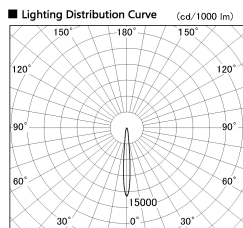

Item no. CD011-2815WW8530D

Series Name: Ceiling Light (Deep Cone)

White Reflector

■ Direct Horizontal Illuminance CD011-2815WW8530D

Illuminance Angle	Beam Angle	Vertical Illuminance(lx)
10°	10°	109360
170	1	27340
340	2	12150
520	3	6840
690	m	4370
	1	3040
	2	2230
	3	1710

Installation	Direct mount
Type	
Fixture wattage	28.5W
Beam angle	10 deg
Color Temp.	3000K
CRI	Ra>85
Luminous	2114 lm
Body	Die-cast aluminum alloy
Body finish	White
Trim finish	White
Reflector finish	White
IP Rate	IP20
Light source	COB module
Input Voltage	AC220~240V
Dimming Type	Non-Dimmable
Certificate	CE, CCC
Cut Hole	N/A

Weight	
42.8W	2.6kg
36.0W	2.4kg
28.5W	2.4kg