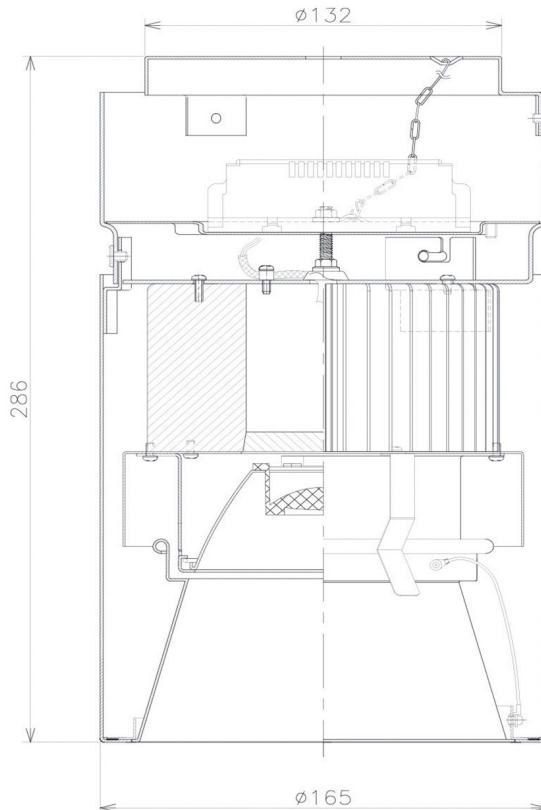

Item no. CD011-2815WW8530D

Series Name: Ceiling Light (Deep Cone)

White Reflector

■ Direct Horizontal Illuminance CD011-2815WW8530D

Illuminance Angle	Beam Angle	Vertical Illuminance(lx)
10°	10°	109360
170	50000	27340
1	20000	12150
2	10000	6840
340	5000	4370
520		3040
3		2230
690	200	1710

Installation	Direct mount
Type	Ceiling Light (Deep Cone)
Fixture wattage	28.5W
Beam angle	10 deg
Color Temp.	3000K
CRI	Ra>85
Luminous	2114 lm
Body	Die-cast aluminum alloy
Body finish	White
Trim finish	White
Reflector finish	White
IP Rate	IP20
Light source	COB module
Input Voltage	AC220~240V
Dimming Type	Non-Dimmable
Certificate	CE, CCC
Cut Hole	N/A

Weight	
42.8W	2.6kg
36.0W	2.4kg
28.5W	2.4kg