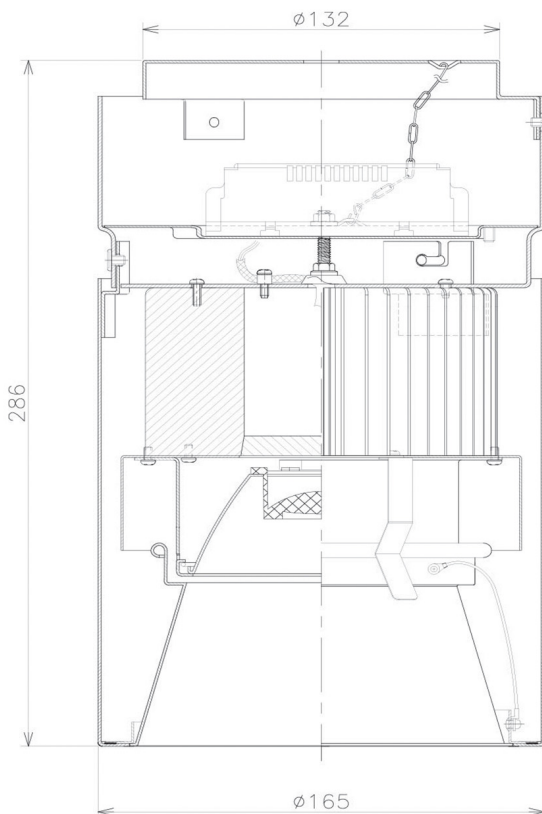

Item no. CD011-2815WW8530D

Series Name: Ceiling Light (Deep Cone)

White Reflector

■ Direct Horizontal Illuminance CD011-2815WW8530D

Illuminance Angle	Beam Angle	Vertical Illuminance(lx)
10°	10°	109360
170	1	27340
340	2	12150
520	3	6840
690	m	4370
	1	3040
	2	2230
	3	1710

Installation	Direct mount
Type	
Fixture wattage	28.5W
Beam angle	10 deg
Color Temp.	3000K
CRI	Ra>85
Luminous	2114 lm
Body	Die-cast aluminum alloy
Body finish	White
Trim finish	White
Reflector finish	White
IP Rate	IP20
Light source	COB module
Input Voltage	AC220~240V
Dimming Type	Non-Dimmable
Certificate	CE, CCC
Cut Hole	N/A

Weight	
42.8W	2.6kg
36.0W	2.4kg
28.5W	2.4kg