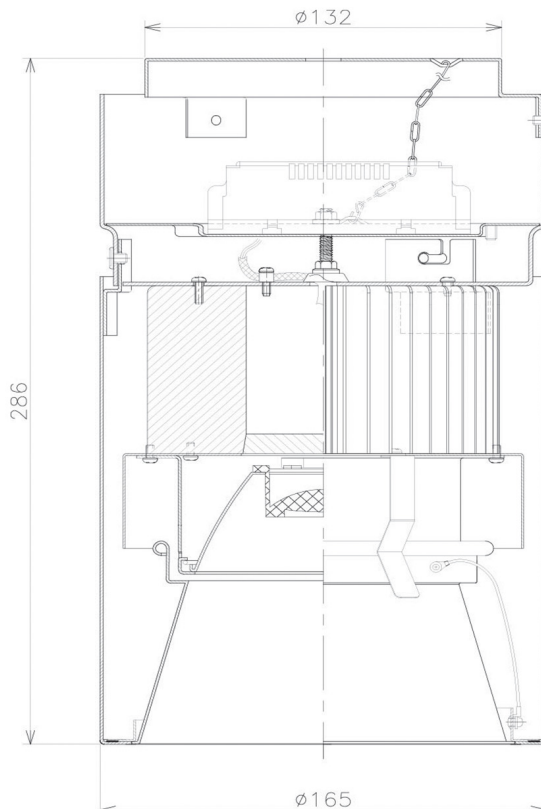

Item no. CD011-2815WW8535D

Series Name: Ceiling Light (Deep Cone)

White Reflector

■ Direct Horizontal Illuminance CD011-2815WW8535D

Illuminance Angle	Beam Angle	Vertical Illuminance (lx)
10°	10°	111120
170	50000	27780
1	20000	12350
340	10000	6950
2	5000	4440
520		3090
3		2270
690	200	1740

Installation	Direct mount
Type	
Fixture wattage	28.5W
Beam angle	10 deg
Color Temp.	3500K
CRI	Ra>85
Luminous	2148 lm
Body	Die-cast aluminum alloy
Body finish	White
Trim finish	White
Reflector finish	White
IP Rate	IP20
Light source	COB module
Input Voltage	AC220~240V
Dimming Type	Non-Dimmable
Certificate	CE, CCC
Cut Hole	N/A

Weight	
42.8W	2.6kg
36.0W	2.4kg
28.5W	2.4kg