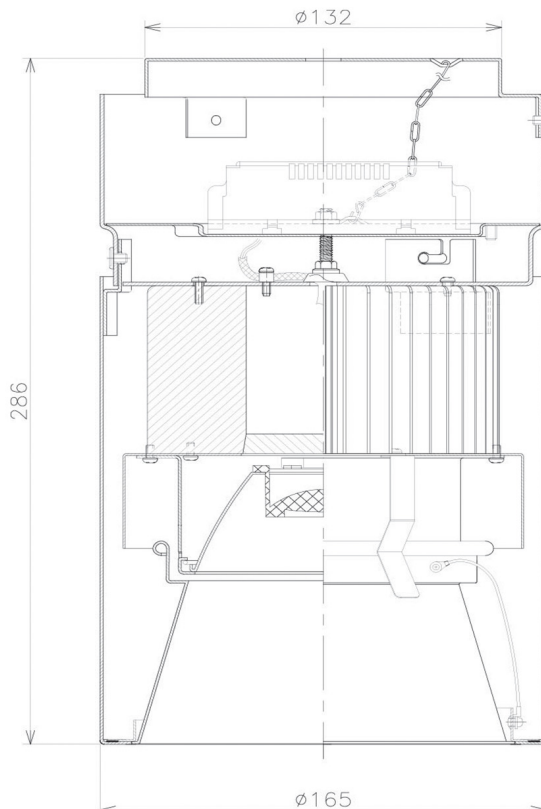

Item no. CD011-2815WW8535D

Series Name: Ceiling Light (Deep Cone)

White Reflector

■ Direct Horizontal Illuminance CD011-2815WW8535D

Illuminance Angle	Beam Angle	Vertical Illuminance (lx)	
		1	2
10°	10°	111120	27780
170	1	50000	12350
340	2	10000	6950
520	3	5000	4440
690	m	200	3090
			2270
			1740

Installation	Direct mount
Type	Ceiling Light (Deep Cone)
Fixture wattage	28.5W
Beam angle	10 deg
Color Temp.	3500K
CRI	Ra>85
Luminous	2148 lm
Body	Die-cast aluminum alloy
Body finish	White
Trim finish	White
Reflector finish	White
IP Rate	IP20
Light source	COB module
Input Voltage	AC220~240V
Dimming Type	Non-Dimmable
Certificate	CE, CCC
Cut Hole	N/A

Weight	
42.8W	2.6kg
36.0W	2.4kg
28.5W	2.4kg