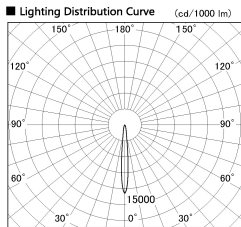

Item no. CD011-2815WW8535D

Series Name: Ceiling Light (Deep Cone)

White Reflector

■ Direct Horizontal Illuminance CD011-2815WW8535D

Illuminance Angle	Beam Angle	Vertical Illuminance (lx)
10°	10°	111120
170	50000	27780
1	20000	12350
340	10000	6950
2	5000	4440
520		3090
3		2270
690	200	1740

Installation	Direct mount
Type	
Fixture wattage	28.5W
Beam angle	10 deg
Color Temp.	3500K
CRI	Ra>85
Luminous	2148 lm
Body	Die-cast aluminum alloy
Body finish	White
Trim finish	White
Reflector finish	White
IP Rate	IP20
Light source	COB module
Input Voltage	AC220~240V
Dimming Type	Non-Dimmable
Certificate	CE, CCC
Cut Hole	N/A

Weight	
42.8W	2.6kg
36.0W	2.4kg
28.5W	2.4kg