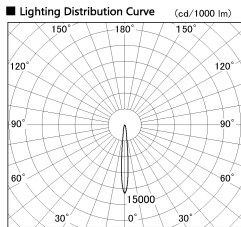

Item no. CD011-2815WW8535D

Series Name: Ceiling Light (Deep Cone)

White Reflector

■ Direct Horizontal Illuminance CD011-2815WW8535D

Illuminance Angle	Beam Angle	Vertical Illuminance (lx)	
		1	2
10°	10°	111120	27780
170	1	50000	12350
340	2	10000	6950
520	3	5000	4440
690	m	200	3090
			2270
			1740

Installation	Direct mount
Type	Ceiling Light (Deep Cone)
Fixture wattage	28.5W
Beam angle	10 deg
Color Temp.	3500K
CRI	Ra>85
Luminous	2148 lm
Body	Die-cast aluminum alloy
Body finish	White
Trim finish	White
Reflector finish	White
IP Rate	IP20
Light source	COB module
Input Voltage	AC220~240V
Dimming Type	Non-Dimmable
Certificate	CE, CCC
Cut Hole	N/A

Weight	
42.8W	2.6kg
36.0W	2.4kg
28.5W	2.4kg