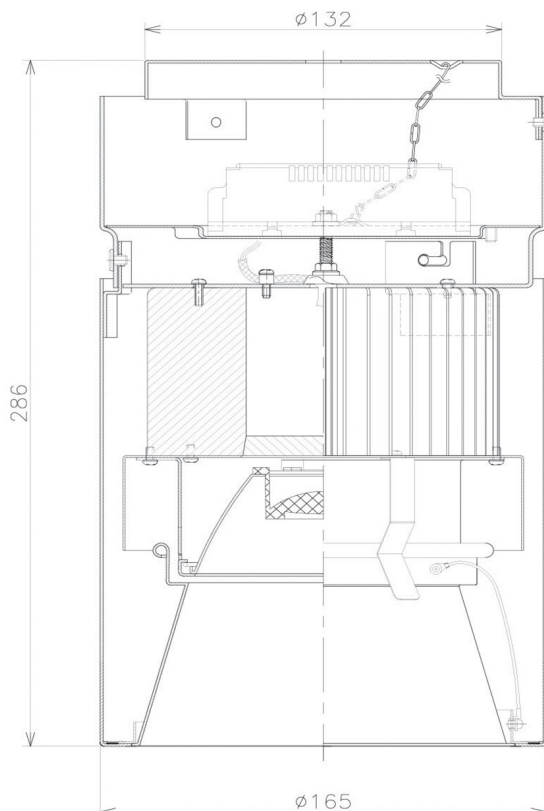

Item no. CD011-2815WW8540D

Series Name: Ceiling Light (Deep Cone)

White Reflector

Installation	Direct mount
Type	
Fixture wattage	28.5W
Beam angle	10 deg
Color Temp.	4000K
CRI	Ra>85
Luminous	2169 lm
Body	Die-cast aluminum alloy
Body finish	White
Trim finish	White
Reflector finish	White
IP Rate	IP20
Light source	COB module
Input Voltage	AC220~240V
Dimming Type	Non-Dimmable
Certificate	CE, CCC
Cut Hole	N/A

■ Direct Horizontal Illuminance CD011-2815WW8540D

Illuminance Angle	Beam Angle	Vertical Illuminance(lx)
10°	10°	112210
170	50000	28050
1	20000	12470
340	10000	7010
2	5000	4490
520		3120
3		2290
690	200	1750

Weight	
42.8W	2.6kg
36.0W	2.4kg
28.5W	2.4kg