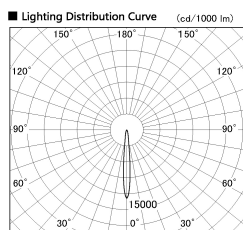

Item no. CD011-2815WW8540D

Series Name: Ceiling Light (Deep Cone)

White Reflector

Installation	Direct mount
Type	
Fixture wattage	28.5W
Beam angle	10 deg
Color Temp.	4000K
CRI	Ra>85
Luminous	2169 lm
Body	Die-cast aluminum alloy
Body finish	White
Trim finish	White
Reflector finish	White
IP Rate	IP20
Light source	COB module
Input Voltage	AC220~240V
Dimming Type	Non-Dimmable
Certificate	CE, CCC
Cut Hole	N/A

■ Direct Horizontal Illuminance CD011-2815WW8540D

Illuminance Angle	Beam Angle	Vertical Illuminance(lx)
10°	10°	112210
170	50000	28050
1	20000	12470
340	10000	7010
2	5000	4490
520		3120
3		2290
690	200	1750

Weight	
42.8W	2.6kg
36.0W	2.4kg
28.5W	2.4kg