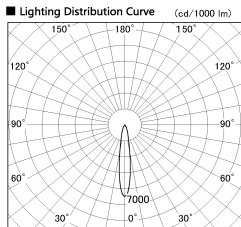

Item no. CD011-2820DW8530D

Series Name: Ceiling Light (Deep Cone)

Dark Mirror Reflector

■ Direct Horizontal Illuminance CD011-2820DW8530D

Illuminance Angle	Beam Angle	Vertical Illuminance (lx)
17°	17°	51230
1		12810
20000		5690
10000		3200
5000		2050
2000		1420
890		1050
3		800
1190		

Installation	Direct mount
Type	
Fixture wattage	28.5W
Beam angle	15 deg
Color Temp.	3000K
CRI	Ra>85
Luminous	2034 lm
Body	Die-cast aluminum alloy
Body finish	White
Trim finish	White
Reflector finish	Dark Mirror
IP Rate	IP20
Light source	COB module
Input Voltage	AC220~240V
Dimming Type	Non-Dimmable
Certificate	CE, CCC
Cut Hole	N/A

Weight	
42.8W	2.6kg
36.0W	2.4kg
28.5W	2.4kg