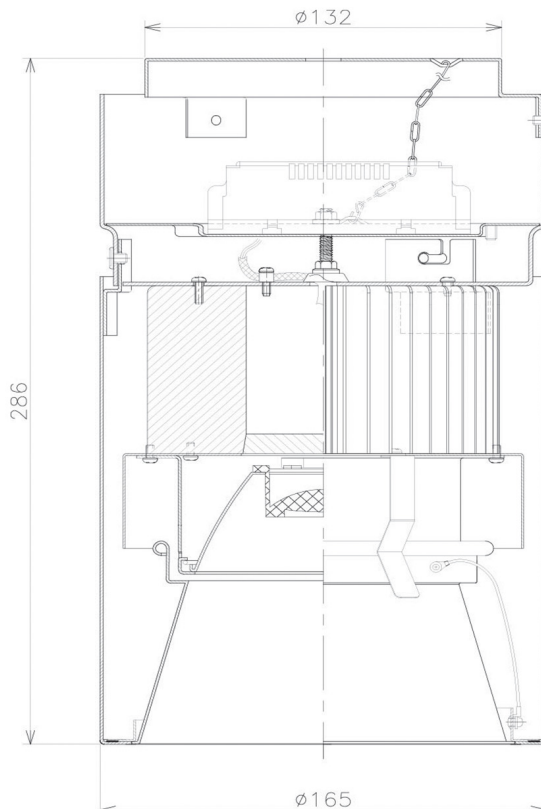

Item no. CD011-2820DW8530D

Series Name: Ceiling Light (Deep Cone)

Dark Mirror Reflector

■ Direct Horizontal Illuminance CD011-2820DW8530D

Illuminance Angle	Beam Angle	Vertical Illuminance (lx)
17°	17°	51230
1		12810
20000		5690
10000		3200
5000		2050
2000		1420
890		1050
3		800
1190		

Installation	Direct mount
Type	
Fixture wattage	28.5W
Beam angle	15 deg
Color Temp.	3000K
CRI	Ra>85
Luminous	2034 lm
Body	Die-cast aluminum alloy
Body finish	White
Trim finish	White
Reflector finish	Dark Mirror
IP Rate	IP20
Light source	COB module
Input Voltage	AC220~240V
Dimming Type	Non-Dimmable
Certificate	CE, CCC
Cut Hole	N/A

Weight	
42.8W	2.6kg
36.0W	2.4kg
28.5W	2.4kg