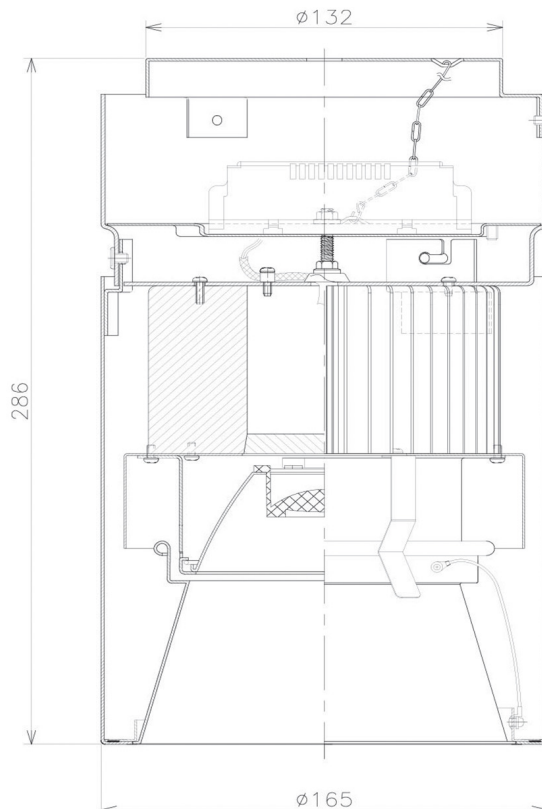

Item no. CD011-2820DW8530D

Series Name: Ceiling Light (Deep Cone)

Dark Mirror Reflector

■ Direct Horizontal Illuminance CD011-2820DW8530D

Illuminance Angle	Beam Angle	Vertical Illuminance (lx)
17°	17°	51230
1	20000	12810
1	10000	5690
2	5000	3200
3	2000	2050
890	1420	1420
1190	1050	1050
m	800	800

Installation	Direct mount
Type	Ceiling Light (Deep Cone)
Fixture wattage	28.5W
Beam angle	15 deg
Color Temp.	3000K
CRI	Ra>85
Luminous	2034 lm
Body	Die-cast aluminum alloy
Body finish	White
Trim finish	White
Reflector finish	Dark Mirror
IP Rate	IP20
Light source	COB module
Input Voltage	AC220~240V
Dimming Type	Non-Dimmable
Certificate	CE, CCC
Cut Hole	N/A

Weight	
42.8W	2.6kg
36.0W	2.4kg
28.5W	2.4kg