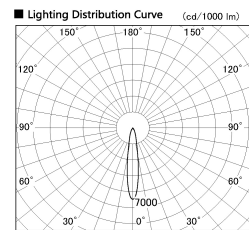

Item no. CD011-2820DW8530D

Series Name: Ceiling Light (Deep Cone)

Dark Mirror Reflector

■ Direct Horizontal Illuminance CD011-2820DW8530D

Illuminance Angle	Beam Angle	Vertical Illuminance (lx)
17°	17°	51230
1	20000	12810
1	10000	5690
2	5000	3200
3	2000	2050
890	1420	1420
1190	1050	1050
m	800	800

Installation	Direct mount
Type	Ceiling Light (Deep Cone)
Fixture wattage	28.5W
Beam angle	15 deg
Color Temp.	3000K
CRI	Ra>85
Luminous	2034 lm
Body	Die-cast aluminum alloy
Body finish	White
Trim finish	White
Reflector finish	Dark Mirror
IP Rate	IP20
Light source	COB module
Input Voltage	AC220~240V
Dimming Type	Non-Dimmable
Certificate	CE, CCC
Cut Hole	N/A

Weight	
42.8W	2.6kg
36.0W	2.4kg
28.5W	2.4kg