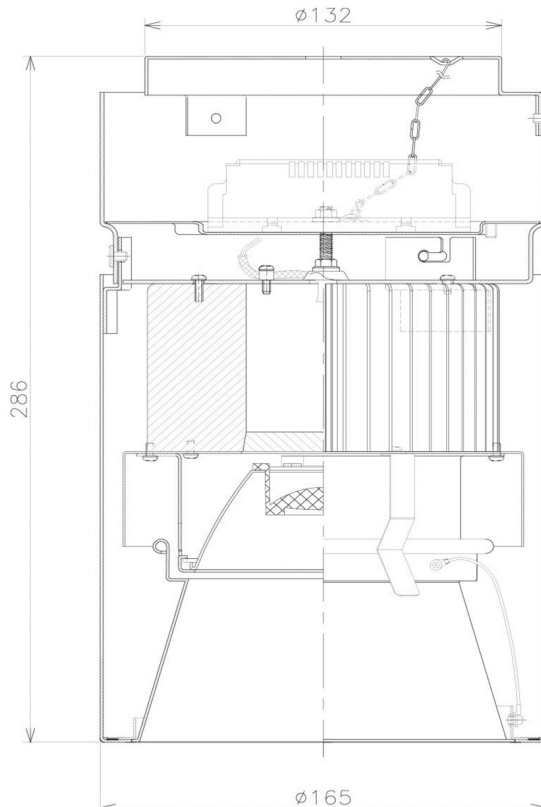

Item no. CD011-2820MW8527D

Series Name: Ceiling Light (Deep Cone)

■ Direct Horizontal Illuminance CD011-2820MW8527D

Illuminance Angle	Beam Angle	Vertical Illuminance (lx)
17°	17°	51710
1	20000	12930
1	10000	5750
2	5000	3230
2	2000	2070
3	2000	1440
3	1060	1060
m	1	810

Installation	Direct mount
Type	
Fixture wattage	28.5W
Beam angle	15 deg
Color Temp.	2700K
CRI	Ra>85
Luminous	2053 lm
Body	Die-cast aluminum alloy
Body finish	White
Trim finish	White
Reflector finish	Mirror
IP Rate	IP20
Light source	COB module
Input Voltage	AC220~240V
Dimming Type	Non-Dimmable
Certificate	CE, CCC
Cut Hole	N/A

Weight	
42.8W	2.6kg
36.0W	2.4kg
28.5W	2.4kg