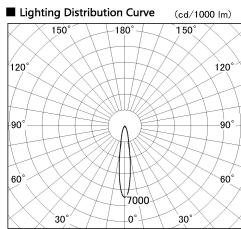

Item no. CD011-2820MW8527D

Series Name: Ceiling Light (Deep Cone)

■ Direct Horizontal Illuminance CD011-2820MW8527D

Illuminance Angle	Beam Angle	Vertical Illuminance (lx)
17°	17°	51710
1	20000	12930
1	10000	5750
2	5000	3230
2	2000	2070
3	2000	1440
3	1060	1060
m	1	810

Installation	Direct mount
Type	
Fixture wattage	28.5W
Beam angle	15 deg
Color Temp.	2700K
CRI	Ra>85
Luminous	2053 lm
Body	Die-cast aluminum alloy
Body finish	White
Trim finish	White
Reflector finish	Mirror
IP Rate	IP20
Light source	COB module
Input Voltage	AC220~240V
Dimming Type	Non-Dimmable
Certificate	CE, CCC
Cut Hole	N/A

Weight	
42.8W	2.6kg
36.0W	2.4kg
28.5W	2.4kg