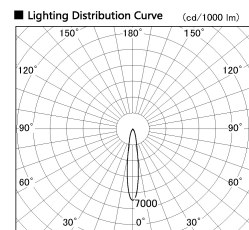

Item no. CD011-2820MW8530D

Series Name: Ceiling Light (Deep Cone)

■ Direct Horizontal Illuminance CD011-2820MW8530D

Illuminance Angle	Beam Angle	Vertical Illuminance (lx)
17°	17°	53920
1	2000	13480
1	1000	5990
2	5000	3370
3	2000	2160
3	1500	1500
3	1100	1100
m	1 1 0 0 1 1 2	840

Installation	Direct mount
Type	
Fixture wattage	28.5W
Beam angle	15 deg
Color Temp.	3000K
CRI	Ra>85
Luminous	2141 lm
Body	Die-cast aluminum alloy
Body finish	White
Trim finish	White
Reflector finish	Mirror
IP Rate	IP20
Light source	COB module
Input Voltage	AC220~240V
Dimming Type	Non-Dimmable
Certificate	CE, CCC
Cut Hole	N/A

Weight	
42.8W	2.6kg
36.0W	2.4kg
28.5W	2.4kg