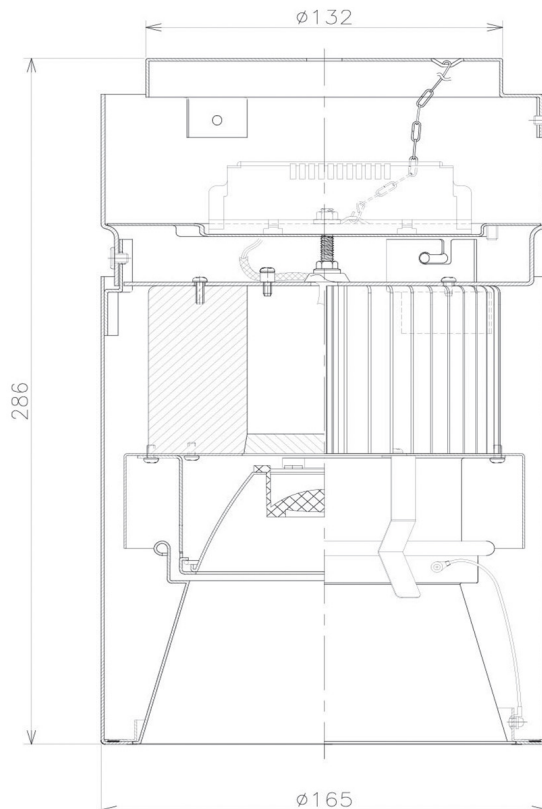

Item no. CD011-2820MW8530D

Series Name: Ceiling Light (Deep Cone)

■ Direct Horizontal Illuminance CD011-2820MW8530D

Illuminance Angle	Beam Angle	Vertical Illuminance (lx)
17°	17°	53920
1	2000	13480
1	1000	5990
2	5000	3370
3	2000	2160
3	1500	1500
3	1100	1100
m	1 1 0 0 1 1 2	840

Installation	Direct mount
Type	
Fixture wattage	28.5W
Beam angle	15 deg
Color Temp.	3000K
CRI	Ra>85
Luminous	2141 lm
Body	Die-cast aluminum alloy
Body finish	White
Trim finish	White
Reflector finish	Mirror
IP Rate	IP20
Light source	COB module
Input Voltage	AC220~240V
Dimming Type	Non-Dimmable
Certificate	CE, CCC
Cut Hole	N/A

Weight	
42.8W	2.6kg
36.0W	2.4kg
28.5W	2.4kg