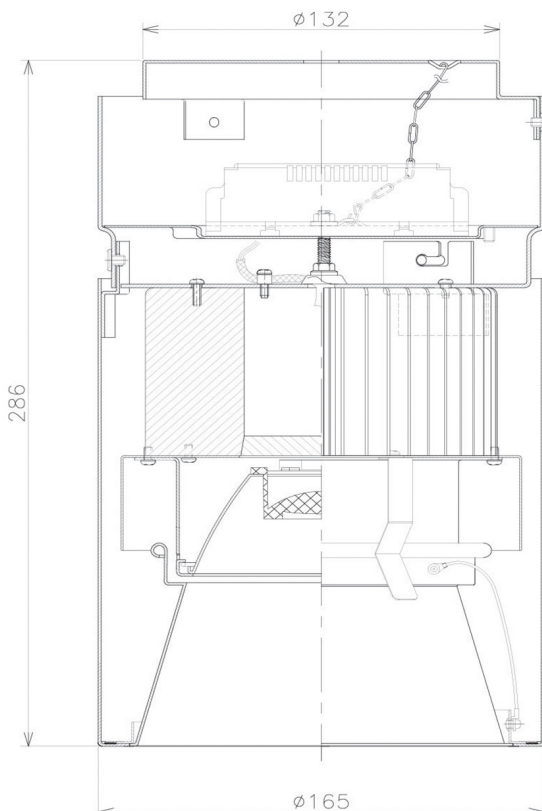

Item no. CD011-2820MW8535D

Series Name: Ceiling Light (Deep Cone)

Installation	Direct mount
Type	
Fixture wattage	28.5W
Beam angle	15 deg
Color Temp.	3500K
CRI	Ra>85
Luminous	2176 lm
Body	Die-cast aluminum alloy
Body finish	White
Trim finish	White
Reflector finish	Mirror
IP Rate	IP20
Light source	COB module
Input Voltage	AC220~240V
Dimming Type	Non-Dimmable
Certificate	CE, CCC
Cut Hole	N/A

■ Direct Horizontal Illuminance CD011-2820MW8535D

Illuminance Angle	Beam Angle	Vertical Illuminance (lx)
17°	17°	54800
1		13700
20000		6090
10000		3430
5000		2190
2000		1520
1120		1120
860		860

Weight	
42.8W	2.6kg
36.0W	2.4kg
28.5W	2.4kg