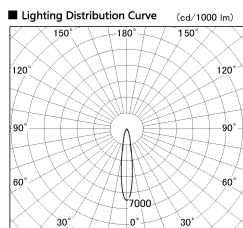

Item no. CD011-2820MW8535D

Series Name: Ceiling Light (Deep Cone)

Installation	Direct mount
Type	
Fixture wattage	28.5W
Beam angle	15 deg
Color Temp.	3500K
CRI	Ra>85
Luminous	2176 lm
Body	Die-cast aluminum alloy
Body finish	White
Trim finish	White
Reflector finish	Mirror
IP Rate	IP20
Light source	COB module
Input Voltage	AC220~240V
Dimming Type	Non-Dimmable
Certificate	CE, CCC
Cut Hole	N/A

■ Direct Horizontal Illuminance CD011-2820MW8535D

Illuminance Angle	Beam Angle	Vertical Illuminance (lx)
17°	17°	54800
1		13700
20000		6090
10000		3430
5000		2190
2000		1520
1120		1120
860		860

Weight	
42.8W	2.6kg
36.0W	2.4kg
28.5W	2.4kg