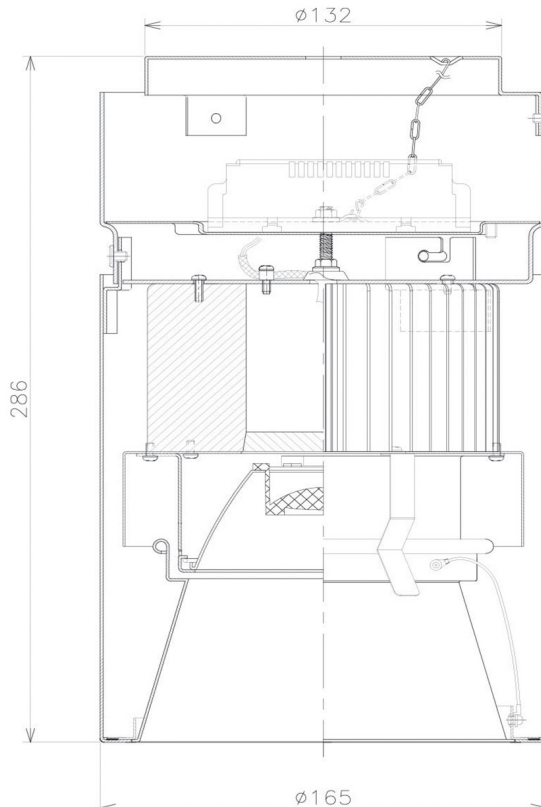

Item no. CD011-2820MW8535D

Series Name: Ceiling Light (Deep Cone)

■ Direct Horizontal Illuminance CD011-2820MW8535D

Illuminance Angle	Beam Angle	Vertical Illuminance (lx)
17°	17°	54800
1		13700
2000		6090
1000		3430
500		2190
2		1520
890		1120
3		860
1190		
m	1 1 0 0 1 1 2	860

Installation	Direct mount
Type	Ceiling Light (Deep Cone)
Fixture wattage	28.5W
Beam angle	15 deg
Color Temp.	3500K
CRI	Ra>85
Luminous	2176 lm
Body	Die-cast aluminum alloy
Body finish	White
Trim finish	White
Reflector finish	Mirror
IP Rate	IP20
Light source	COB module
Input Voltage	AC220~240V
Dimming Type	Non-Dimmable
Certificate	CE, CCC
Cut Hole	N/A

Weight	
42.8W	2.6kg
36.0W	2.4kg
28.5W	2.4kg