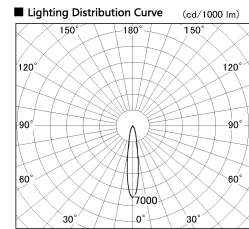

Item no. CD011-2820MW8535D

Series Name: Ceiling Light (Deep Cone)

■ Direct Horizontal Illuminance CD011-2820MW8535D

Illuminance Angle	Beam Angle	Vertical Illuminance (lx)
17°	17°	54800
1		13700
2000		6090
1000		3430
500		2190
2		1520
890		1120
3		860
1190		
m	1 1 0 0 1 1 2	860

Installation	Direct mount
Type	Ceiling Light (Deep Cone)
Fixture wattage	28.5W
Beam angle	15 deg
Color Temp.	3500K
CRI	Ra>85
Luminous	2176 lm
Body	Die-cast aluminum alloy
Body finish	White
Trim finish	White
Reflector finish	Mirror
IP Rate	IP20
Light source	COB module
Input Voltage	AC220~240V
Dimming Type	Non-Dimmable
Certificate	CE, CCC
Cut Hole	N/A

Weight	
42.8W	2.6kg
36.0W	2.4kg
28.5W	2.4kg