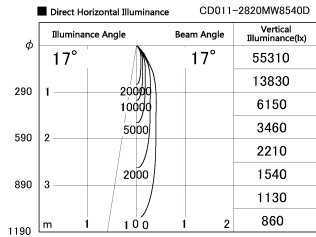

Item no. CD011-2820MW8540D

Series Name: Ceiling Light (Deep Cone)

Installation	Direct mount
Type	Ceiling Light (Deep Cone)
Fixture wattage	28.5W
Beam angle	15 deg
Color Temp.	4000K
CRI	Ra>85
Luminous	2196 lm
Body	Die-cast aluminum alloy
Body finish	White
Trim finish	White
Reflector finish	Mirror
IP Rate	IP20
Light source	COB module
Input Voltage	AC220~240V
Dimming Type	Non-Dimmable
Certificate	CE, CCC
Cut Hole	N/A

Weight	
42.8W	2.6kg
36.0W	2.4kg
28.5W	2.4kg