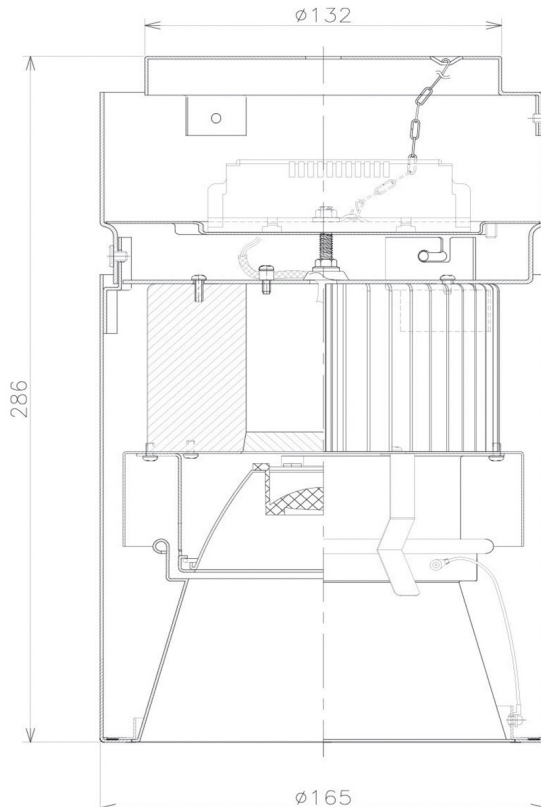

Item no. CD011-2820MW8540D

Series Name: Ceiling Light (Deep Cone)

Installation	Direct mount
Type	Ceiling Light (Deep Cone)
Fixture wattage	28.5W
Beam angle	15 deg
Color Temp.	4000K
CRI	Ra>85
Luminous	2196 lm
Body	Die-cast aluminum alloy
Body finish	White
Trim finish	White
Reflector finish	Mirror
IP Rate	IP20
Light source	COB module
Input Voltage	AC220~240V
Dimming Type	Non-Dimmable
Certificate	CE, CCC
Cut Hole	N/A

Weight	
42.8W	2.6kg
36.0W	2.4kg
28.5W	2.4kg