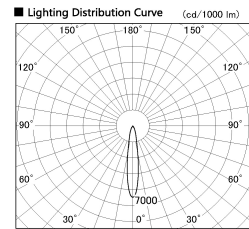

Item no. CD011-2820MW8540D

Series Name: Ceiling Light (Deep Cone)

Installation	Direct mount
Type	Ceiling Light (Deep Cone)
Fixture wattage	28.5W
Beam angle	15 deg
Color Temp.	4000K
CRI	Ra>85
Luminous	2196 lm
Body	Die-cast aluminum alloy
Body finish	White
Trim finish	White
Reflector finish	Mirror
IP Rate	IP20
Light source	COB module
Input Voltage	AC220~240V
Dimming Type	Non-Dimmable
Certificate	CE, CCC
Cut Hole	N/A

Weight	
42.8W	2.6kg
36.0W	2.4kg
28.5W	2.4kg