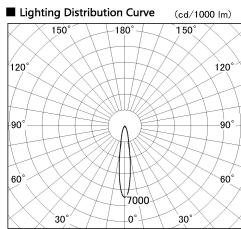

Item no. CD011-2820MW8540D

Series Name: Ceiling Light (Deep Cone)

■ Direct Horizontal Illuminance CD011-2820MW8540D

Illuminance Angle	Beam Angle	Vertical Illuminance (lx)
17°	17°	55310
1	2000	13830
1	1000	6150
2	5000	3460
2	2000	2210
3	2000	1540
3	1000	1130
m	1 1 0 0 1 1 2	860

Installation	Direct mount
Type	
Fixture wattage	28.5W
Beam angle	15 deg
Color Temp.	4000K
CRI	Ra>85
Luminous	2196 lm
Body	Die-cast aluminum alloy
Body finish	White
Trim finish	White
Reflector finish	Mirror
IP Rate	IP20
Light source	COB module
Input Voltage	AC220~240V
Dimming Type	Non-Dimmable
Certificate	CE, CCC
Cut Hole	N/A

Weight	
42.8W	2.6kg
36.0W	2.4kg
28.5W	2.4kg