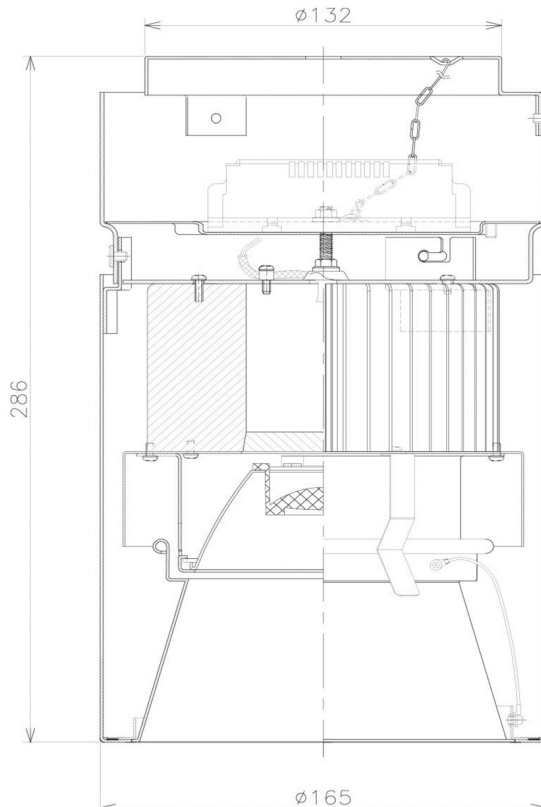

Item no. CD011-2820MW8540D

Series Name: Ceiling Light (Deep Cone)

■ Direct Horizontal Illuminance CD011-2820MW8540D

Illuminance Angle	Beam Angle	Vertical Illuminance (lx)
17°	17°	55310
1	2000	13830
1	1000	6150
2	5000	3460
2	2000	2210
3	2000	1540
3	1000	1130
m	1 1 0 0 1 1 2	860

Installation	Direct mount
Type	
Fixture wattage	28.5W
Beam angle	15 deg
Color Temp.	4000K
CRI	Ra>85
Luminous	2196 lm
Body	Die-cast aluminum alloy
Body finish	White
Trim finish	White
Reflector finish	Mirror
IP Rate	IP20
Light source	COB module
Input Voltage	AC220~240V
Dimming Type	Non-Dimmable
Certificate	CE, CCC
Cut Hole	N/A

Weight	
42.8W	2.6kg
36.0W	2.4kg
28.5W	2.4kg