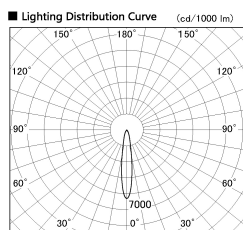

Item no. CD011-2820WW8527D

Series Name: Ceiling Light (Deep Cone)

White Reflector

Installation	Direct mount
Type	Ceiling Light (Deep Cone)
Fixture wattage	28.5W
Beam angle	15 deg
Color Temp.	2700K
CRI	Ra>85
Luminous	2028 lm
Body	Die-cast aluminum alloy
Body finish	White
Trim finish	White
Reflector finish	White
IP Rate	IP20
Light source	COB module
Input Voltage	AC220~240V
Dimming Type	Non-Dimmable
Certificate	CE, CCC
Cut Hole	N/A

■ Direct Horizontal Illuminance CD011-2820WW8527D

Illuminance Angle	Beam Angle	Vertical Illuminance(lx)
16°	16°	49080
1	20000	12270
1	10000	5450
2	5000	3070
3	2000	1960
4	1360	1360
1120	1000	1000
m	770	770

Weight	
42.8W	2.6kg
36.0W	2.4kg
28.5W	2.4kg