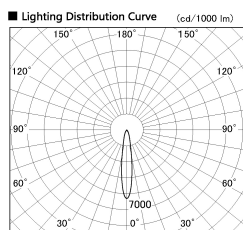

Item no. CD011-2820WW8527D

Series Name: Ceiling Light (Deep Cone)

White Reflector

Installation	Direct mount
Type	
Fixture wattage	28.5W
Beam angle	15 deg
Color Temp.	2700K
CRI	Ra>85
Luminous	2028 lm
Body	Die-cast aluminum alloy
Body finish	White
Trim finish	White
Reflector finish	White
IP Rate	IP20
Light source	COB module
Input Voltage	AC220~240V
Dimming Type	Non-Dimmable
Certificate	CE, CCC
Cut Hole	N/A

■ Direct Horizontal Illuminance CD011-2820WW8527D

Beam Angle	Vertical Illuminance (lx)
16°	49080
1	12270
2	5450
3	3070
4	1960
1000	1360
1120	1000
1	770

Weight	
42.8W	2.6kg
36.0W	2.4kg
28.5W	2.4kg