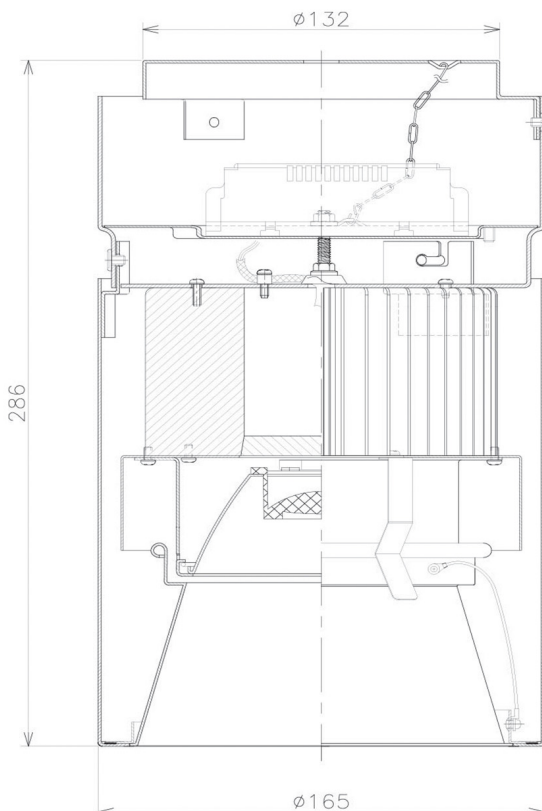

Item no. CD011-2820WW8527D

Series Name: Ceiling Light (Deep Cone)

White Reflector

Installation	Direct mount
Type	
Fixture wattage	28.5W
Beam angle	15 deg
Color Temp.	2700K
CRI	Ra>85
Luminous	2028 lm
Body	Die-cast aluminum alloy
Body finish	White
Trim finish	White
Reflector finish	White
IP Rate	IP20
Light source	COB module
Input Voltage	AC220~240V
Dimming Type	Non-Dimmable
Certificate	CE, CCC
Cut Hole	N/A

■ Direct Horizontal Illuminance CD011-2820WW8527D

Beam Angle	Vertical Illuminance (lx)
16°	49080
1	12270
2	5450
3	3070
4	1960
1000	1360
1120	1000
1	770

Weight	
42.8W	2.6kg
36.0W	2.4kg
28.5W	2.4kg