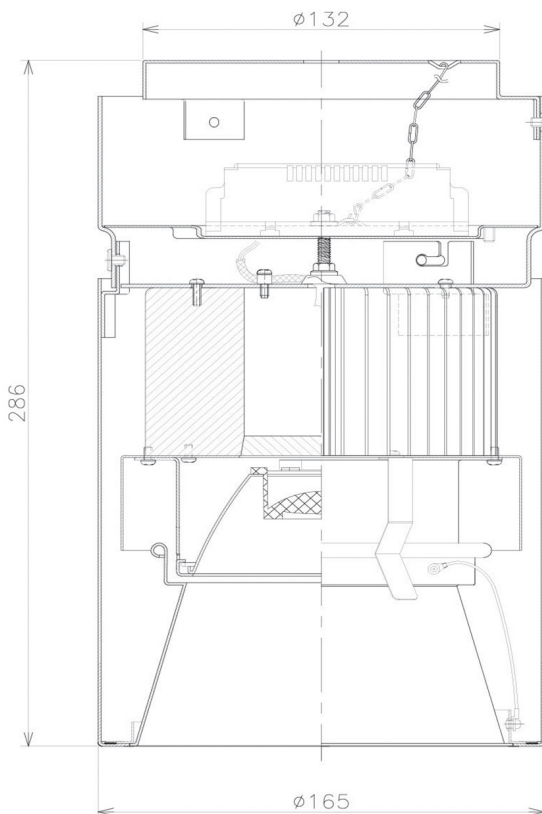

Item no. CD011-2820WW8527D

Series Name: Ceiling Light (Deep Cone)

White Reflector

Installation	Direct mount
Type	Ceiling Light (Deep Cone)
Fixture wattage	28.5W
Beam angle	15 deg
Color Temp.	2700K
CRI	Ra>85
Luminous	2028 lm
Body	Die-cast aluminum alloy
Body finish	White
Trim finish	White
Reflector finish	White
IP Rate	IP20
Light source	COB module
Input Voltage	AC220~240V
Dimming Type	Non-Dimmable
Certificate	CE, CCC
Cut Hole	N/A

■ Direct Horizontal Illuminance CD011-2820WW8527D

Illuminance Angle	Beam Angle	Vertical Illuminance(lx)
16°	16°	49080
1	20000	12270
1	10000	5450
2	5000	3070
3	2000	1960
4	1360	1360
1120	1000	1000
m	770	770

Weight	
42.8W	2.6kg
36.0W	2.4kg
28.5W	2.4kg