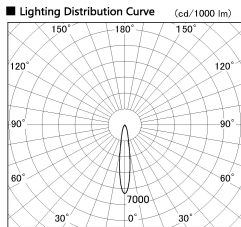

Item no. CD011-2820WW8530D

Series Name: Ceiling Light (Deep Cone)

White Reflector

■ Direct Horizontal Illuminance CD011-2820WW8530D

Illuminance Angle	Beam Angle	Vertical Illuminance (lx)
16°	16°	51180
1		12800
20000		5690
10000		3200
5000		2050
2000		1420
1000		1040
800		800

Installation	Direct mount
Type	
Fixture wattage	28.5W
Beam angle	15 deg
Color Temp.	3000K
CRI	Ra>85
Luminous	2115 lm
Body	Die-cast aluminum alloy
Body finish	White
Trim finish	White
Reflector finish	White
IP Rate	IP20
Light source	COB module
Input Voltage	AC220~240V
Dimming Type	Non-Dimmable
Certificate	CE, CCC
Cut Hole	N/A

Weight	
42.8W	2.6kg
36.0W	2.4kg
28.5W	2.4kg