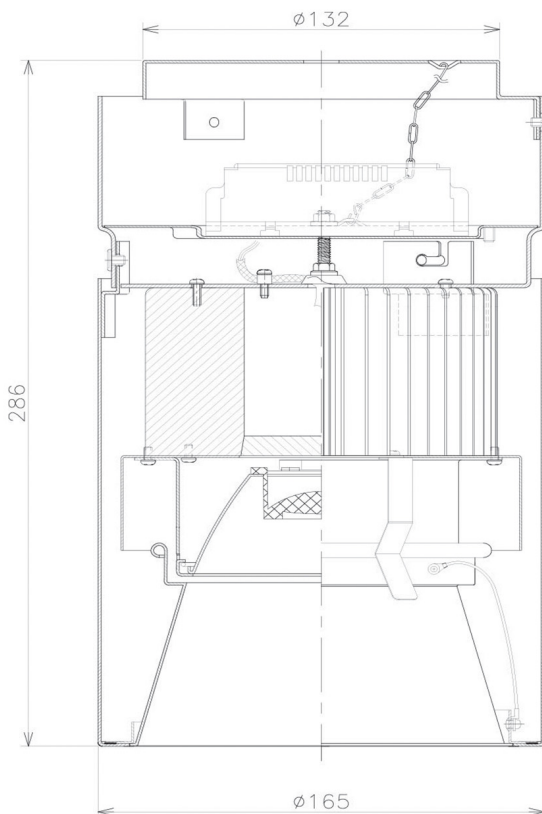

Item no. CD011-2820WW8530D

Series Name: Ceiling Light (Deep Cone)

White Reflector

Installation	Direct mount
Type	
Fixture wattage	28.5W
Beam angle	15 deg
Color Temp.	3000K
CRI	Ra>85
Luminous	2115 lm
Body	Die-cast aluminum alloy
Body finish	White
Trim finish	White
Reflector finish	White
IP Rate	IP20
Light source	COB module
Input Voltage	AC220~240V
Dimming Type	Non-Dimmable
Certificate	CE, CCC
Cut Hole	N/A

Weight	
42.8W	2.6kg
36.0W	2.4kg
28.5W	2.4kg