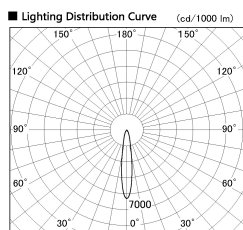

Item no. CD011-2820WW8530D

Series Name: Ceiling Light (Deep Cone)

White Reflector

Installation	Direct mount
Type	
Fixture wattage	28.5W
Beam angle	15 deg
Color Temp.	3000K
CRI	Ra>85
Luminous	2115 lm
Body	Die-cast aluminum alloy
Body finish	White
Trim finish	White
Reflector finish	White
IP Rate	IP20
Light source	COB module
Input Voltage	AC220~240V
Dimming Type	Non-Dimmable
Certificate	CE, CCC
Cut Hole	N/A

Weight	
42.8W	2.6kg
36.0W	2.4kg
28.5W	2.4kg