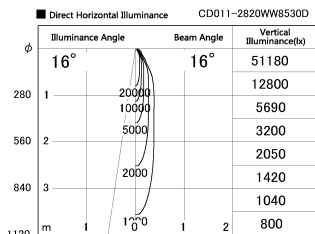

Item no. CD011-2820WW8530D

Series Name: Ceiling Light (Deep Cone)

White Reflector

Installation	Direct mount
Type	
Fixture wattage	28.5W
Beam angle	15 deg
Color Temp.	3000K
CRI	Ra>85
Luminous	2115 lm
Body	Die-cast aluminum alloy
Body finish	White
Trim finish	White
Reflector finish	White
IP Rate	IP20
Light source	COB module
Input Voltage	AC220~240V
Dimming Type	Non-Dimmable
Certificate	CE, CCC
Cut Hole	N/A

Weight	
42.8W	2.6kg
36.0W	2.4kg
28.5W	2.4kg