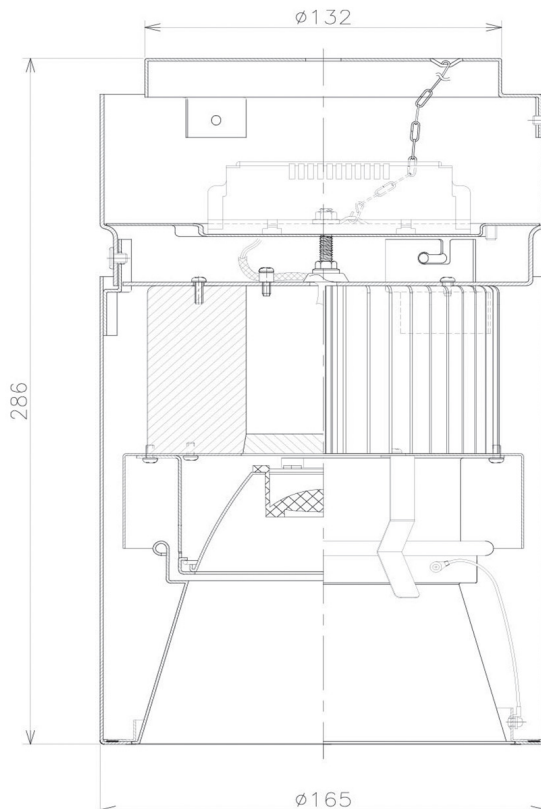

Item no. CD011-2820WW8530D

Series Name: Ceiling Light (Deep Cone)

White Reflector

■ Direct Horizontal Illuminance CD011-2820WW8530D

Illuminance Angle	Beam Angle	Vertical Illuminance (lx)
16°	16°	51180
1		12800
20000		5690
10000		3200
5000		2050
2000		1420
1000		1040
800		800

Installation	Direct mount
Type	
Fixture wattage	28.5W
Beam angle	15 deg
Color Temp.	3000K
CRI	Ra>85
Luminous	2115 lm
Body	Die-cast aluminum alloy
Body finish	White
Trim finish	White
Reflector finish	White
IP Rate	IP20
Light source	COB module
Input Voltage	AC220~240V
Dimming Type	Non-Dimmable
Certificate	CE, CCC
Cut Hole	N/A

Weight	
42.8W	2.6kg
36.0W	2.4kg
28.5W	2.4kg