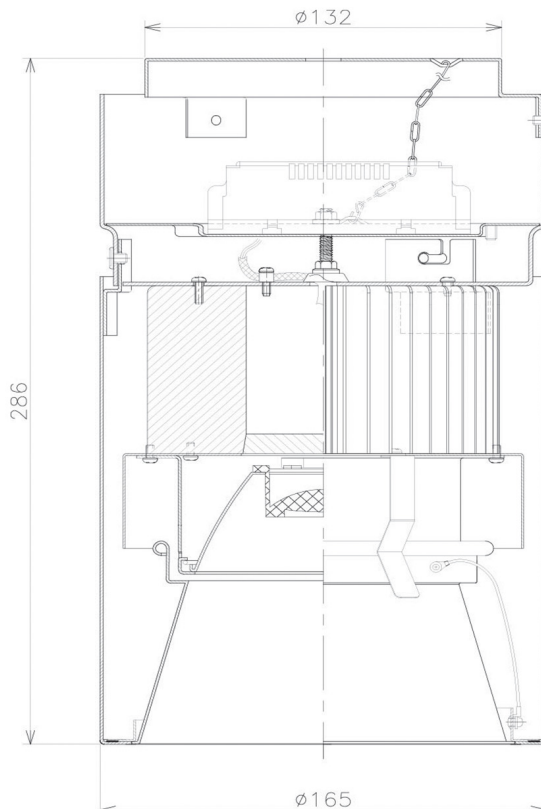

Item no. CD011-2820WW8535D

Series Name: Ceiling Light (Deep Cone)

White Reflector

■ Direct Horizontal Illuminance CD011-2820WW8535D

Illuminance Angle	Beam Angle	Vertical Illuminance (lx)
16°	16°	52010
1		13000
2		5780
3		3250
4		2080
1120		1440
		1060
		810

Installation	Direct mount
Type	
Fixture wattage	28.5W
Beam angle	15 deg
Color Temp.	3500K
CRI	Ra>85
Luminous	2149 lm
Body	Die-cast aluminum alloy
Body finish	White
Trim finish	White
Reflector finish	White
IP Rate	IP20
Light source	COB module
Input Voltage	AC220~240V
Dimming Type	Non-Dimmable
Certificate	CE, CCC
Cut Hole	N/A

Weight	
42.8W	2.6kg
36.0W	2.4kg
28.5W	2.4kg