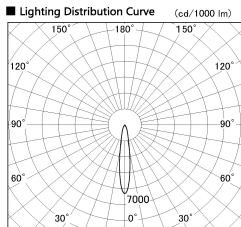

Item no. CD011-2820WW8535D

Series Name: Ceiling Light (Deep Cone)

White Reflector

■ Direct Horizontal Illuminance CD011-2820WW8535D

Illuminance Angle	Beam Angle	Vertical Illuminance (lx)
16°	16°	52010
1		13000
2		5780
3		3250
4		2080
1120		1440
		1060
		810

Installation	Direct mount
Type	
Fixture wattage	28.5W
Beam angle	15 deg
Color Temp.	3500K
CRI	Ra>85
Luminous	2149 lm
Body	Die-cast aluminum alloy
Body finish	White
Trim finish	White
Reflector finish	White
IP Rate	IP20
Light source	COB module
Input Voltage	AC220~240V
Dimming Type	Non-Dimmable
Certificate	CE, CCC
Cut Hole	N/A

Weight	
42.8W	2.6kg
36.0W	2.4kg
28.5W	2.4kg