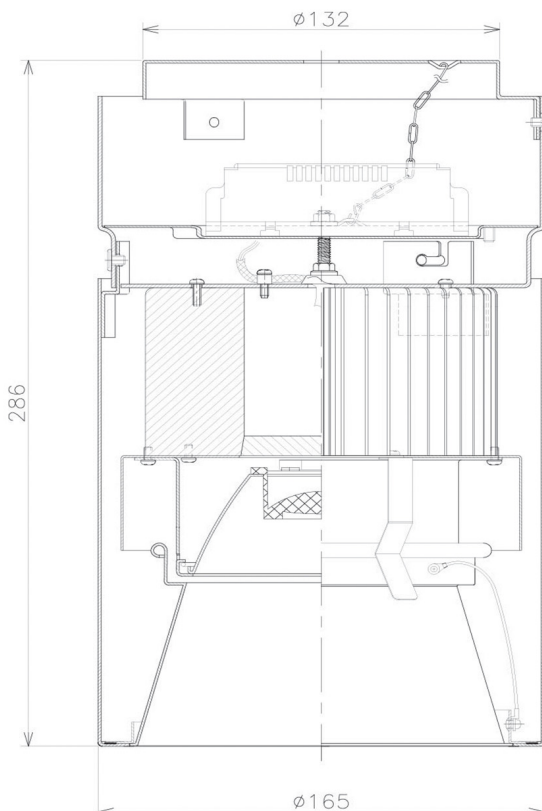

Item no. CD011-2820WW8540D

Series Name: Ceiling Light (Deep Cone)

White Reflector

Installation	Direct mount
Type	
Fixture wattage	28.5W
Beam angle	15 deg
Color Temp.	4000K
CRI	Ra>85
Luminous	2170 lm
Body	Die-cast aluminum alloy
Body finish	White
Trim finish	White
Reflector finish	White
IP Rate	IP20
Light source	COB module
Input Voltage	AC220~240V
Dimming Type	Non-Dimmable
Certificate	CE, CCC
Cut Hole	N/A

■ Direct Horizontal Illuminance CD011-2820WW8540D

Illuminance Angle	Beam Angle	Vertical Illuminance (lx)
16°	16°	52510
1	20000	13130
	10000	5830
2	5000	3280
	2000	2100
3	1460	1460
4	1070	1070
m	820	820

Weight	
42.8W	2.6kg
36.0W	2.4kg
28.5W	2.4kg