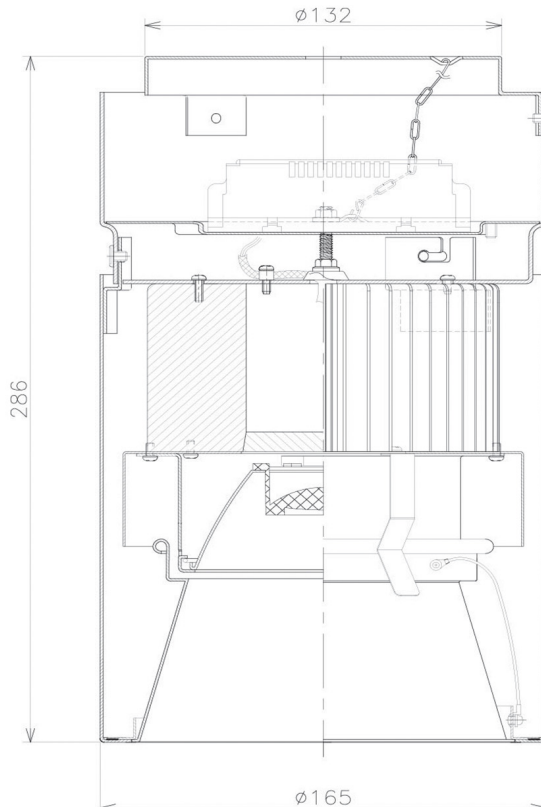

Item no. CD011-2820WW8540D

Series Name: Ceiling Light (Deep Cone)

White Reflector

■ Direct Horizontal Illuminance CD011-2820WW8540D

Illuminance Angle	Beam Angle	Vertical Illuminance (lx)
16°	16°	52510
1	20000	13130
1	10000	5830
2	5000	3280
3	2000	2100
4	1460	1460
840	1070	1070
1120	820	820

Installation	Direct mount
Type	Ceiling Light (Deep Cone)
Fixture wattage	28.5W
Beam angle	15 deg
Color Temp.	4000K
CRI	Ra>85
Luminous	2170 lm
Body	Die-cast aluminum alloy
Body finish	White
Trim finish	White
Reflector finish	White
IP Rate	IP20
Light source	COB module
Input Voltage	AC220~240V
Dimming Type	Non-Dimmable
Certificate	CE, CCC
Cut Hole	N/A

Weight	
42.8W	2.6kg
36.0W	2.4kg
28.5W	2.4kg