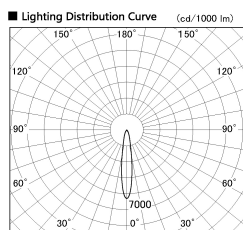

Item no. CD011-2820WW8540D

Series Name: Ceiling Light (Deep Cone)

White Reflector

Installation	Direct mount
Type	
Fixture wattage	28.5W
Beam angle	15 deg
Color Temp.	4000K
CRI	Ra>85
Luminous	2170 lm
Body	Die-cast aluminum alloy
Body finish	White
Trim finish	White
Reflector finish	White
IP Rate	IP20
Light source	COB module
Input Voltage	AC220~240V
Dimming Type	Non-Dimmable
Certificate	CE, CCC
Cut Hole	N/A

■ Direct Horizontal Illuminance CD011-2820WW8540D

Illuminance Angle	Beam Angle	Vertical Illuminance (lx)
16°	16°	52510
1	20000	13130
	10000	5830
2	5000	3280
	2000	2100
3	1460	1460
4	1070	1070
m	820	820

Weight	
42.8W	2.6kg
36.0W	2.4kg
28.5W	2.4kg