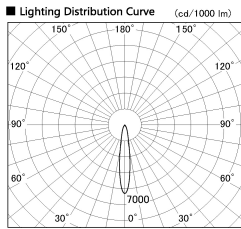

Item no. CD011-2820WW8540D

Series Name: Ceiling Light (Deep Cone)

White Reflector

■ Direct Horizontal Illuminance CD011-2820WW8540D

Illuminance Angle	Beam Angle	Vertical Illuminance (lx)
16°	16°	52510
1	20000	13130
1	10000	5830
2	5000	3280
3	2000	2100
4	1460	1460
840	1070	1070
1120	820	820

Installation	Direct mount
Type	Ceiling Light (Deep Cone)
Fixture wattage	28.5W
Beam angle	15 deg
Color Temp.	4000K
CRI	Ra>85
Luminous	2170 lm
Body	Die-cast aluminum alloy
Body finish	White
Trim finish	White
Reflector finish	White
IP Rate	IP20
Light source	COB module
Input Voltage	AC220~240V
Dimming Type	Non-Dimmable
Certificate	CE, CCC
Cut Hole	N/A

Weight	
42.8W	2.6kg
36.0W	2.4kg
28.5W	2.4kg