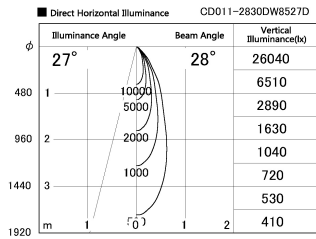

Item no. CD011-2830DW8527D

Series Name: Ceiling Light (Deep Cone)

Dark Mirror Reflector

Installation	Direct mount
Type	Ceiling Light (Deep Cone)
Fixture wattage	28.5W
Beam angle	30 deg
Color Temp.	2700K
CRI	Ra>85
Luminous	1937 lm
Body	Die-cast aluminum alloy
Body finish	White
Trim finish	White
Reflector finish	Dark Mirror
IP Rate	IP20
Light source	COB module
Input Voltage	AC220~240V
Dimming Type	Non-Dimmable
Certificate	CE, CCC
Cut Hole	N/A

Weight	
42.8W	2.6kg
36.0W	2.4kg
28.5W	2.4kg