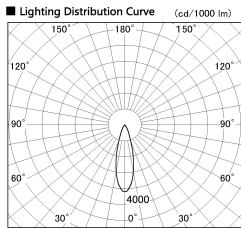

Item no. CD011-2830DW8527D

Series Name: Ceiling Light (Deep Cone)

Dark Mirror Reflector

Installation	Direct mount
Type	Ceiling Light (Deep Cone)
Fixture wattage	28.5W
Beam angle	30 deg
Color Temp.	2700K
CRI	Ra>85
Luminous	1937 lm
Body	Die-cast aluminum alloy
Body finish	White
Trim finish	White
Reflector finish	Dark Mirror
IP Rate	IP20
Light source	COB module
Input Voltage	AC220~240V
Dimming Type	Non-Dimmable
Certificate	CE, CCC
Cut Hole	N/A

Weight	
42.8W	2.6kg
36.0W	2.4kg
28.5W	2.4kg