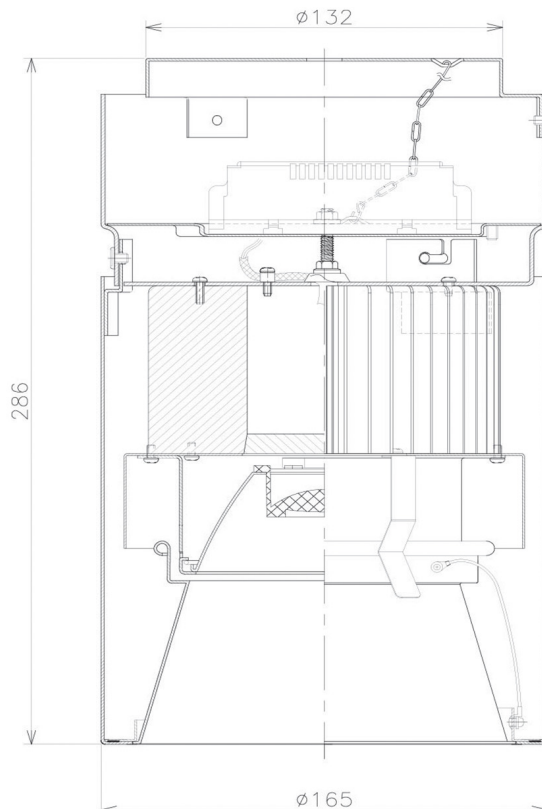

Item no. CD011-2830DW8527D

Series Name: Ceiling Light (Deep Cone)

Dark Mirror Reflector

Installation	Direct mount
Type	Ceiling Light (Deep Cone)
Fixture wattage	28.5W
Beam angle	30 deg
Color Temp.	2700K
CRI	Ra>85
Luminous	1937 lm
Body	Die-cast aluminum alloy
Body finish	White
Trim finish	White
Reflector finish	Dark Mirror
IP Rate	IP20
Light source	COB module
Input Voltage	AC220~240V
Dimming Type	Non-Dimmable
Certificate	CE, CCC
Cut Hole	N/A

Weight	
42.8W	2.6kg
36.0W	2.4kg
28.5W	2.4kg