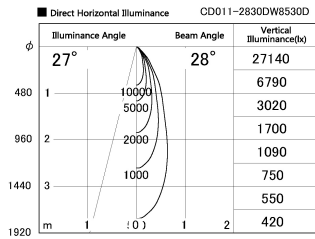

Item no. CD011-2830DW8530D

Series Name: Ceiling Light (Deep Cone)

Dark Mirror Reflector

Installation	Direct mount
Type	
Fixture wattage	28.5W
Beam angle	30 deg
Color Temp.	3000K
CRI	Ra>85
Luminous	2019 lm
Body	Die-cast aluminum alloy
Body finish	White
Trim finish	White
Reflector finish	Dark Mirror
IP Rate	IP20
Light source	COB module
Input Voltage	AC220~240V
Dimming Type	Non-Dimmable
Certificate	CE, CCC
Cut Hole	N/A

Weight	
42.8W	2.6kg
36.0W	2.4kg
28.5W	2.4kg