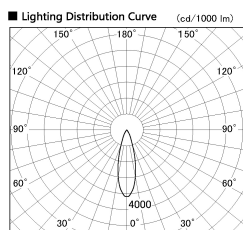

Item no. CD011-2830DW8530D

Series Name: Ceiling Light (Deep Cone)

Dark Mirror Reflector

Installation	Direct mount
Type	Ceiling Light (Deep Cone)
Fixture wattage	28.5W
Beam angle	30 deg
Color Temp.	3000K
CRI	Ra>85
Luminous	2019 lm
Body	Die-cast aluminum alloy
Body finish	White
Trim finish	White
Reflector finish	Dark Mirror
IP Rate	IP20
Light source	COB module
Input Voltage	AC220~240V
Dimming Type	Non-Dimmable
Certificate	CE, CCC
Cut Hole	N/A

Weight	
42.8W	2.6kg
36.0W	2.4kg
28.5W	2.4kg