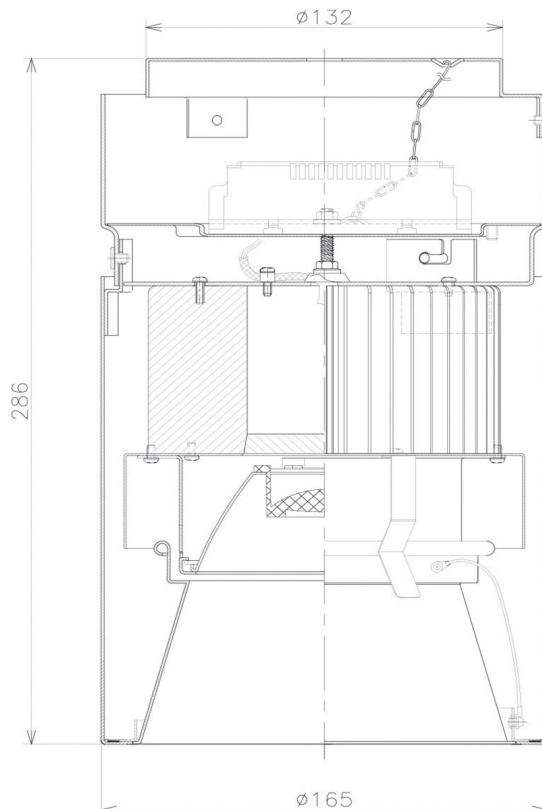

Item no. CD011-2830DW8530D

Series Name: Ceiling Light (Deep Cone)

Dark Mirror Reflector

Installation	Direct mount
Type	
Fixture wattage	28.5W
Beam angle	30 deg
Color Temp.	3000K
CRI	Ra>85
Luminous	2019 lm
Body	Die-cast aluminum alloy
Body finish	White
Trim finish	White
Reflector finish	Dark Mirror
IP Rate	IP20
Light source	COB module
Input Voltage	AC220~240V
Dimming Type	Non-Dimmable
Certificate	CE, CCC
Cut Hole	N/A

Weight	
42.8W	2.6kg
36.0W	2.4kg
28.5W	2.4kg