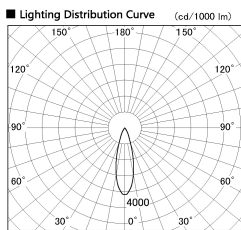

Item no. CD011-2830DW8530D

Series Name: Ceiling Light (Deep Cone)

Dark Mirror Reflector

Installation	Direct mount
Type	
Fixture wattage	28.5W
Beam angle	30 deg
Color Temp.	3000K
CRI	Ra>85
Luminous	2019 lm
Body	Die-cast aluminum alloy
Body finish	White
Trim finish	White
Reflector finish	Dark Mirror
IP Rate	IP20
Light source	COB module
Input Voltage	AC220~240V
Dimming Type	Non-Dimmable
Certificate	CE, CCC
Cut Hole	N/A

Weight	
42.8W	2.6kg
36.0W	2.4kg
28.5W	2.4kg