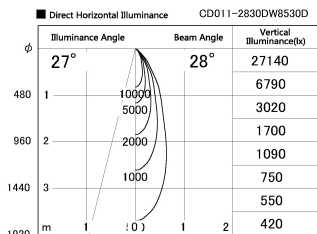

Item no. CD011-2830DW8530D

Series Name: Ceiling Light (Deep Cone)

Dark Mirror Reflector

Installation	Direct mount
Type	Ceiling Light (Deep Cone)
Fixture wattage	28.5W
Beam angle	30 deg
Color Temp.	3000K
CRI	Ra>85
Luminous	2019 lm
Body	Die-cast aluminum alloy
Body finish	White
Trim finish	White
Reflector finish	Dark Mirror
IP Rate	IP20
Light source	COB module
Input Voltage	AC220~240V
Dimming Type	Non-Dimmable
Certificate	CE, CCC
Cut Hole	N/A

Weight	
42.8W	2.6kg
36.0W	2.4kg
28.5W	2.4kg