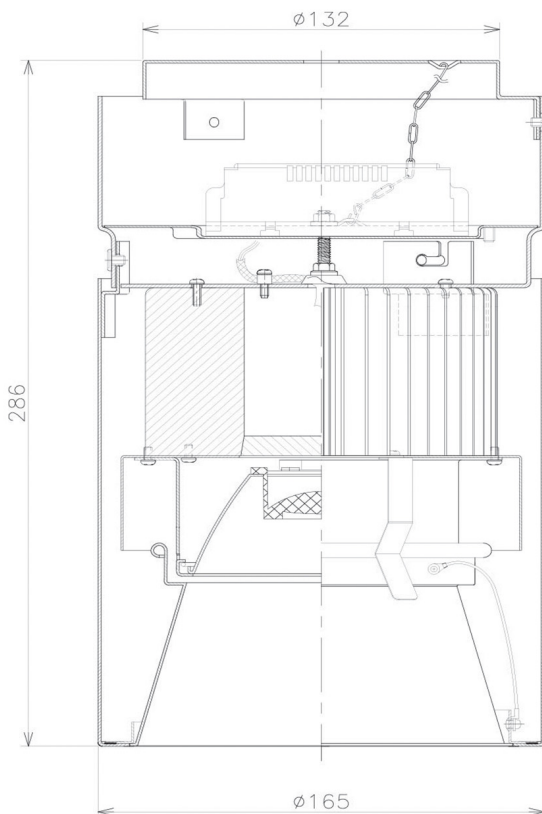

Item no. CD011-2830DW8530D

Series Name: Ceiling Light (Deep Cone)

Dark Mirror Reflector

Installation	Direct mount
Type	Ceiling Light (Deep Cone)
Fixture wattage	28.5W
Beam angle	30 deg
Color Temp.	3000K
CRI	Ra>85
Luminous	2019 lm
Body	Die-cast aluminum alloy
Body finish	White
Trim finish	White
Reflector finish	Dark Mirror
IP Rate	IP20
Light source	COB module
Input Voltage	AC220~240V
Dimming Type	Non-Dimmable
Certificate	CE, CCC
Cut Hole	N/A

Weight	
42.8W	2.6kg
36.0W	2.4kg
28.5W	2.4kg