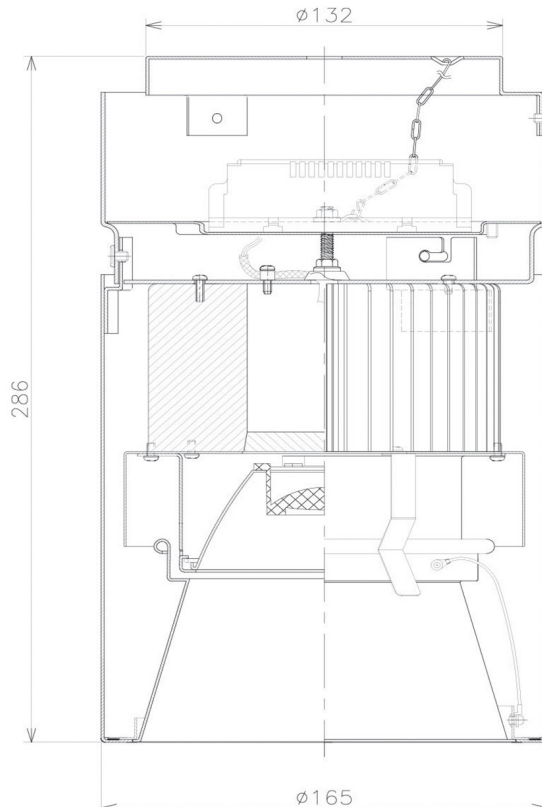

Item no. CD011-2830DW8535D

Series Name: Ceiling Light (Deep Cone)

Dark Mirror Reflector

Installation	Direct mount
Type	Ceiling Light (Deep Cone)
Fixture wattage	28.5W
Beam angle	30 deg
Color Temp.	3500K
CRI	Ra>85
Luminous	2052 lm
Body	Die-cast aluminum alloy
Body finish	White
Trim finish	White
Reflector finish	Dark Mirror
IP Rate	IP20
Light source	COB module
Input Voltage	AC220~240V
Dimming Type	Non-Dimmable
Certificate	CE, CCC
Cut Hole	N/A

Weight	
42.8W	2.6kg
36.0W	2.4kg
28.5W	2.4kg