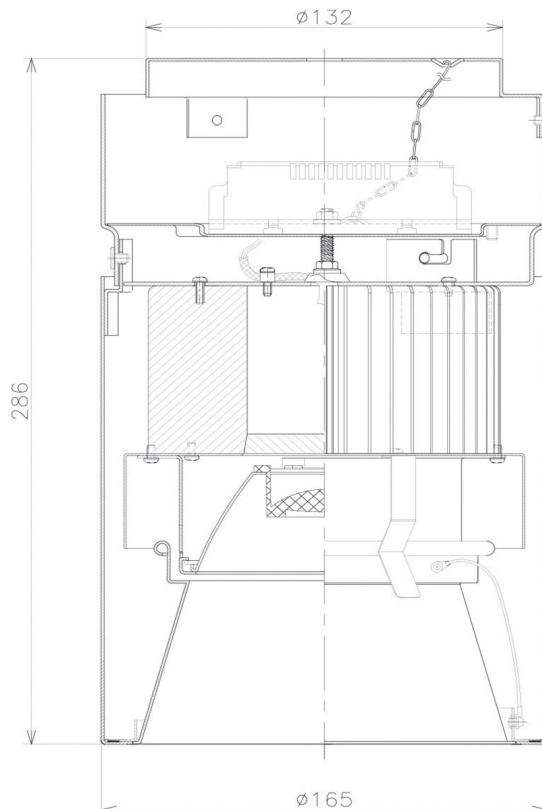

Item no. CD011-2830DW8535D

Series Name: Ceiling Light (Deep Cone)

Dark Mirror Reflector

Installation	Direct mount
Type	
Fixture wattage	28.5W
Beam angle	30 deg
Color Temp.	3500K
CRI	Ra>85
Luminous	2052 lm
Body	Die-cast aluminum alloy
Body finish	White
Trim finish	White
Reflector finish	Dark Mirror
IP Rate	IP20
Light source	COB module
Input Voltage	AC220~240V
Dimming Type	Non-Dimmable
Certificate	CE, CCC
Cut Hole	N/A

Weight	
42.8W	2.6kg
36.0W	2.4kg
28.5W	2.4kg