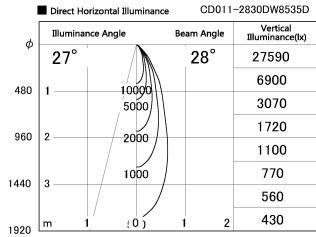

Item no. CD011-2830DW8535D

Series Name: Ceiling Light (Deep Cone)

Dark Mirror Reflector

Installation	Direct mount
Type	Ceiling Light (Deep Cone)
Fixture wattage	28.5W
Beam angle	30 deg
Color Temp.	3500K
CRI	Ra>85
Luminous	2052 lm
Body	Die-cast aluminum alloy
Body finish	White
Trim finish	White
Reflector finish	Dark Mirror
IP Rate	IP20
Light source	COB module
Input Voltage	AC220~240V
Dimming Type	Non-Dimmable
Certificate	CE, CCC
Cut Hole	N/A

Weight	
42.8W	2.6kg
36.0W	2.4kg
28.5W	2.4kg