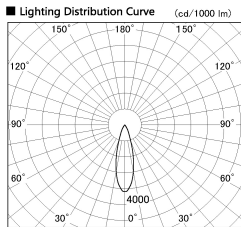

Item no. CD011-2830DW8535D

Series Name: Ceiling Light (Deep Cone)

Dark Mirror Reflector

Installation	Direct mount
Type	
Fixture wattage	28.5W
Beam angle	30 deg
Color Temp.	3500K
CRI	Ra>85
Luminous	2052 lm
Body	Die-cast aluminum alloy
Body finish	White
Trim finish	White
Reflector finish	Dark Mirror
IP Rate	IP20
Light source	COB module
Input Voltage	AC220~240V
Dimming Type	Non-Dimmable
Certificate	CE, CCC
Cut Hole	N/A

Weight	
42.8W	2.6kg
36.0W	2.4kg
28.5W	2.4kg