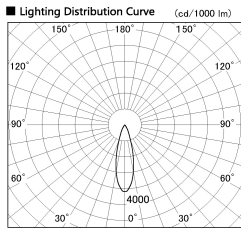

Item no. CD011-2830DW8535D

Series Name: Ceiling Light (Deep Cone)

Dark Mirror Reflector

Installation	Direct mount
Type	Ceiling Light (Deep Cone)
Fixture wattage	28.5W
Beam angle	30 deg
Color Temp.	3500K
CRI	Ra>85
Luminous	2052 lm
Body	Die-cast aluminum alloy
Body finish	White
Trim finish	White
Reflector finish	Dark Mirror
IP Rate	IP20
Light source	COB module
Input Voltage	AC220~240V
Dimming Type	Non-Dimmable
Certificate	CE, CCC
Cut Hole	N/A

Weight	
42.8W	2.6kg
36.0W	2.4kg
28.5W	2.4kg