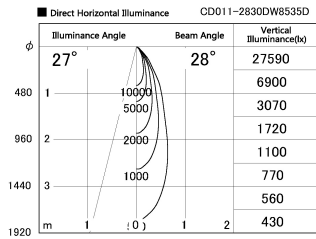

Item no. CD011-2830DW8535D

Series Name: Ceiling Light (Deep Cone)

Dark Mirror Reflector

Installation	Direct mount
Type	
Fixture wattage	28.5W
Beam angle	30 deg
Color Temp.	3500K
CRI	Ra>85
Luminous	2052 lm
Body	Die-cast aluminum alloy
Body finish	White
Trim finish	White
Reflector finish	Dark Mirror
IP Rate	IP20
Light source	COB module
Input Voltage	AC220~240V
Dimming Type	Non-Dimmable
Certificate	CE, CCC
Cut Hole	N/A

Weight	
42.8W	2.6kg
36.0W	2.4kg
28.5W	2.4kg