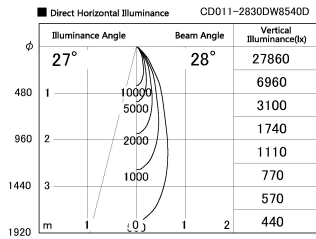

Item no. CD011-2830DW8540D

Series Name: Ceiling Light (Deep Cone)

Dark Mirror Reflector

Installation	Direct mount
Type	
Fixture wattage	28.5W
Beam angle	30 deg
Color Temp.	4000K
CRI	Ra>85
Luminous	2072 lm
Body	Die-cast aluminum alloy
Body finish	White
Trim finish	White
Reflector finish	Dark Mirror
IP Rate	IP20
Light source	COB module
Input Voltage	AC220~240V
Dimming Type	Non-Dimmable
Certificate	CE, CCC
Cut Hole	N/A

Weight	
42.8W	2.6kg
36.0W	2.4kg
28.5W	2.4kg