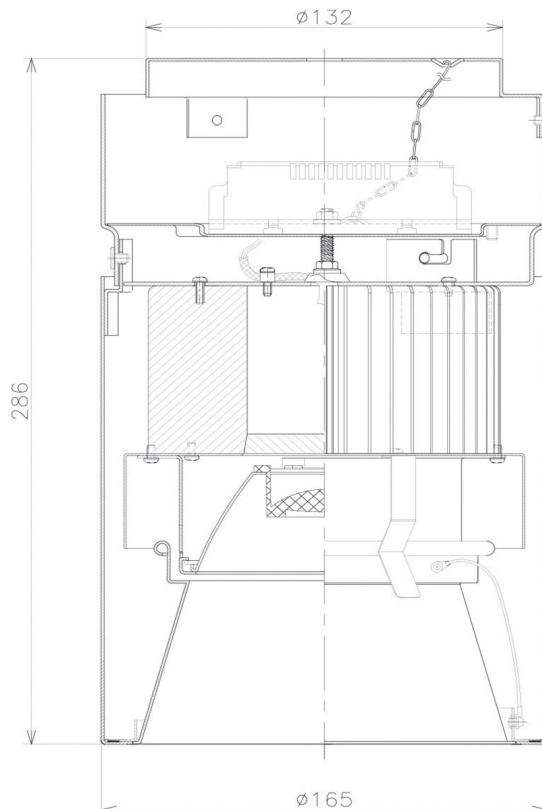

Item no. CD011-2830DW8540D

Series Name: Ceiling Light (Deep Cone)

Dark Mirror Reflector

Installation	Direct mount
Type	
Fixture wattage	28.5W
Beam angle	30 deg
Color Temp.	4000K
CRI	Ra>85
Luminous	2072 lm
Body	Die-cast aluminum alloy
Body finish	White
Trim finish	White
Reflector finish	Dark Mirror
IP Rate	IP20
Light source	COB module
Input Voltage	AC220~240V
Dimming Type	Non-Dimmable
Certificate	CE, CCC
Cut Hole	N/A

Weight	
42.8W	2.6kg
36.0W	2.4kg
28.5W	2.4kg