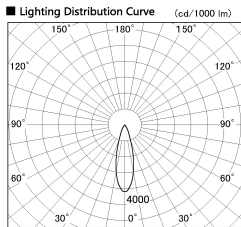

Item no. CD011-2830DW8540D

Series Name: Ceiling Light (Deep Cone)

Dark Mirror Reflector

Installation	Direct mount
Type	
Fixture wattage	28.5W
Beam angle	30 deg
Color Temp.	4000K
CRI	Ra>85
Luminous	2072 lm
Body	Die-cast aluminum alloy
Body finish	White
Trim finish	White
Reflector finish	Dark Mirror
IP Rate	IP20
Light source	COB module
Input Voltage	AC220~240V
Dimming Type	Non-Dimmable
Certificate	CE, CCC
Cut Hole	N/A

Weight	
42.8W	2.6kg
36.0W	2.4kg
28.5W	2.4kg