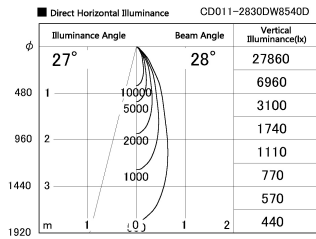

Item no. CD011-2830DW8540D

Series Name: Ceiling Light (Deep Cone)

Dark Mirror Reflector

Installation	Direct mount
Type	Ceiling Light (Deep Cone)
Fixture wattage	28.5W
Beam angle	30 deg
Color Temp.	4000K
CRI	Ra>85
Luminous	2072 lm
Body	Die-cast aluminum alloy
Body finish	White
Trim finish	White
Reflector finish	Dark Mirror
IP Rate	IP20
Light source	COB module
Input Voltage	AC220~240V
Dimming Type	Non-Dimmable
Certificate	CE, CCC
Cut Hole	N/A

Weight	
42.8W	2.6kg
36.0W	2.4kg
28.5W	2.4kg