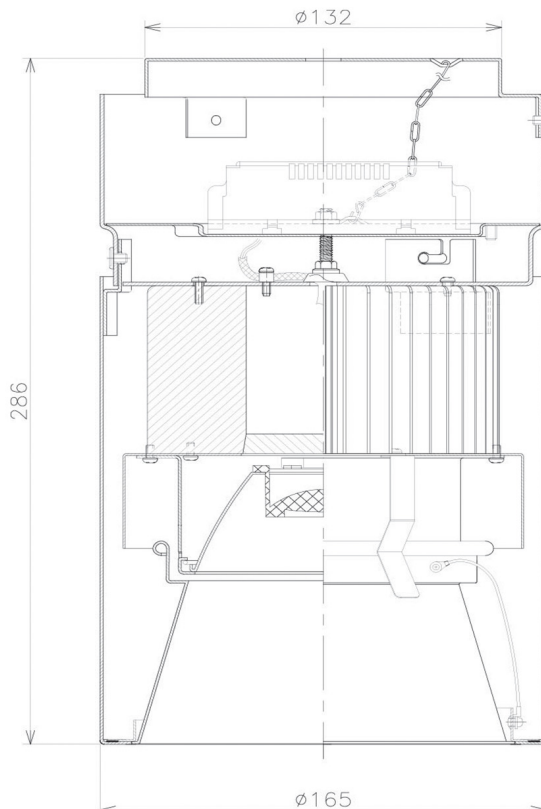

Item no. CD011-2830DW8540D

Series Name: Ceiling Light (Deep Cone)

Dark Mirror Reflector

Installation	Direct mount
Type	Ceiling Light (Deep Cone)
Fixture wattage	28.5W
Beam angle	30 deg
Color Temp.	4000K
CRI	Ra>85
Luminous	2072 lm
Body	Die-cast aluminum alloy
Body finish	White
Trim finish	White
Reflector finish	Dark Mirror
IP Rate	IP20
Light source	COB module
Input Voltage	AC220~240V
Dimming Type	Non-Dimmable
Certificate	CE, CCC
Cut Hole	N/A

Weight	
42.8W	2.6kg
36.0W	2.4kg
28.5W	2.4kg