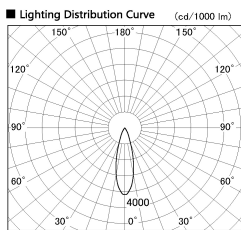

Item no. CD011-2830DW8540D

Series Name: Ceiling Light (Deep Cone)

Dark Mirror Reflector

Installation	Direct mount
Type	Ceiling Light (Deep Cone)
Fixture wattage	28.5W
Beam angle	30 deg
Color Temp.	4000K
CRI	Ra>85
Luminous	2072 lm
Body	Die-cast aluminum alloy
Body finish	White
Trim finish	White
Reflector finish	Dark Mirror
IP Rate	IP20
Light source	COB module
Input Voltage	AC220~240V
Dimming Type	Non-Dimmable
Certificate	CE, CCC
Cut Hole	N/A

Weight	
42.8W	2.6kg
36.0W	2.4kg
28.5W	2.4kg