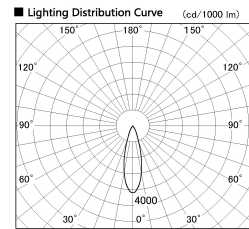

Item no. CD011-2830MW8527D

Series Name: Ceiling Light (Deep Cone)

Installation	Direct mount
Type	Ceiling Light (Deep Cone)
Fixture wattage	28.5W
Beam angle	30 deg
Color Temp.	2700K
CRI	Ra>85
Luminous	2039 lm
Body	Die-cast aluminum alloy
Body finish	White
Trim finish	White
Reflector finish	Mirror
IP Rate	IP20
Light source	COB module
Input Voltage	AC220~240V
Dimming Type	Non-Dimmable
Certificate	CE, CCC
Cut Hole	N/A

Weight	
42.8W	2.6kg
36.0W	2.4kg
28.5W	2.4kg