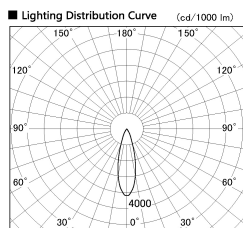

Item no. CD011-2830MW8527D

Series Name: Ceiling Light (Deep Cone)

Installation	Direct mount
Type	
Fixture wattage	28.5W
Beam angle	30 deg
Color Temp.	2700K
CRI	Ra>85
Luminous	2039 lm
Body	Die-cast aluminum alloy
Body finish	White
Trim finish	White
Reflector finish	Mirror
IP Rate	IP20
Light source	COB module
Input Voltage	AC220~240V
Dimming Type	Non-Dimmable
Certificate	CE, CCC
Cut Hole	N/A

Weight	
42.8W	2.6kg
36.0W	2.4kg
28.5W	2.4kg