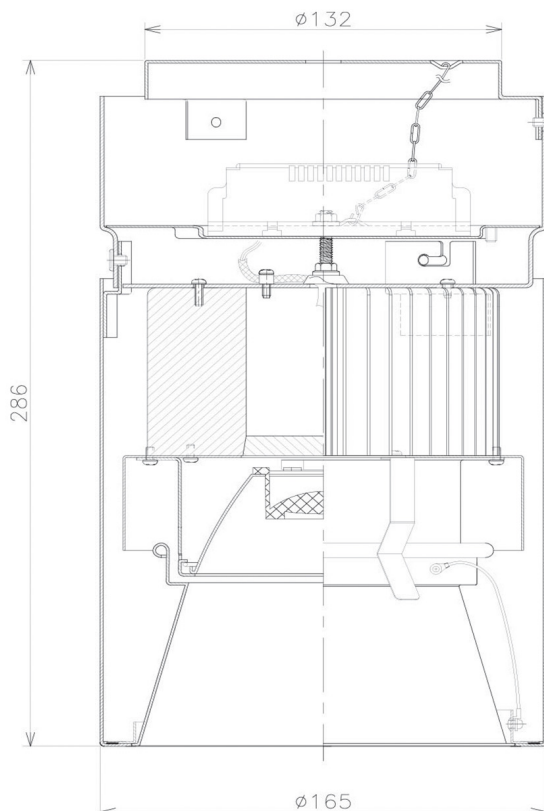

Item no. CD011-2830MW8527D

Series Name: Ceiling Light (Deep Cone)

Installation	Direct mount
Type	
Fixture wattage	28.5W
Beam angle	30 deg
Color Temp.	2700K
CRI	Ra>85
Luminous	2039 lm
Body	Die-cast aluminum alloy
Body finish	White
Trim finish	White
Reflector finish	Mirror
IP Rate	IP20
Light source	COB module
Input Voltage	AC220~240V
Dimming Type	Non-Dimmable
Certificate	CE, CCC
Cut Hole	N/A

Weight	
42.8W	2.6kg
36.0W	2.4kg
28.5W	2.4kg