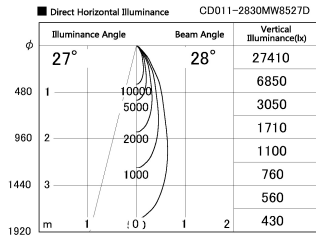

Item no. CD011-2830MW8527D

Series Name: Ceiling Light (Deep Cone)

Installation	Direct mount
Type	Ceiling Light (Deep Cone)
Fixture wattage	28.5W
Beam angle	30 deg
Color Temp.	2700K
CRI	Ra>85
Luminous	2039 lm
Body	Die-cast aluminum alloy
Body finish	White
Trim finish	White
Reflector finish	Mirror
IP Rate	IP20
Light source	COB module
Input Voltage	AC220~240V
Dimming Type	Non-Dimmable
Certificate	CE, CCC
Cut Hole	N/A

Weight	
42.8W	2.6kg
36.0W	2.4kg
28.5W	2.4kg