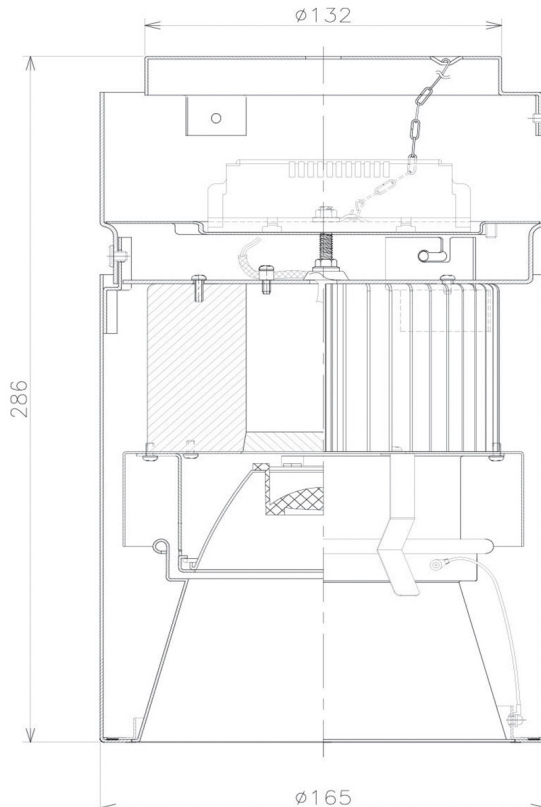

Item no. CD011-2830MW8527D

Series Name: Ceiling Light (Deep Cone)

Installation	Direct mount
Type	Ceiling Light (Deep Cone)
Fixture wattage	28.5W
Beam angle	30 deg
Color Temp.	2700K
CRI	Ra>85
Luminous	2039 lm
Body	Die-cast aluminum alloy
Body finish	White
Trim finish	White
Reflector finish	Mirror
IP Rate	IP20
Light source	COB module
Input Voltage	AC220~240V
Dimming Type	Non-Dimmable
Certificate	CE, CCC
Cut Hole	N/A

Weight	
42.8W	2.6kg
36.0W	2.4kg
28.5W	2.4kg