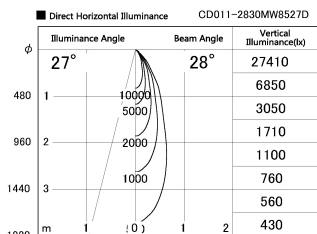

Item no. CD011-2830MW8527D

Series Name: Ceiling Light (Deep Cone)

Installation	Direct mount
Type	
Fixture wattage	28.5W
Beam angle	30 deg
Color Temp.	2700K
CRI	Ra>85
Luminous	2039 lm
Body	Die-cast aluminum alloy
Body finish	White
Trim finish	White
Reflector finish	Mirror
IP Rate	IP20
Light source	COB module
Input Voltage	AC220~240V
Dimming Type	Non-Dimmable
Certificate	CE, CCC
Cut Hole	N/A

Weight	
42.8W	2.6kg
36.0W	2.4kg
28.5W	2.4kg