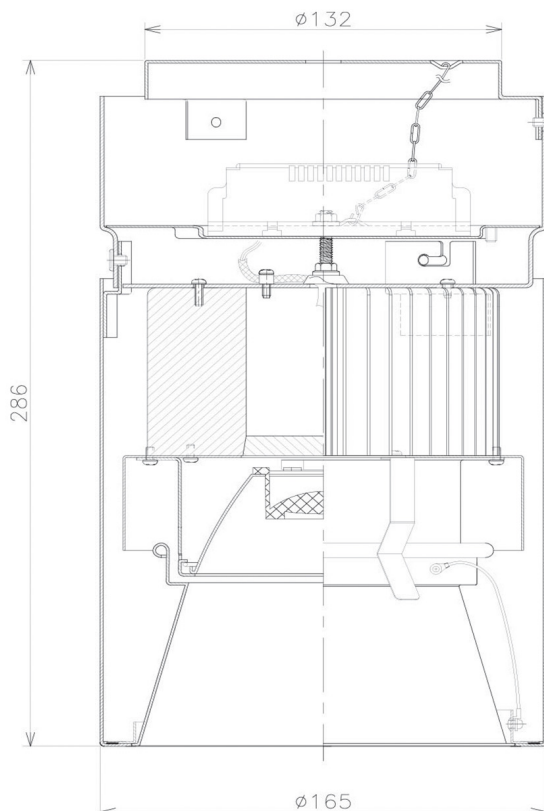

Item no. CD011-2830MW8530D

Series Name: Ceiling Light (Deep Cone)

| | |
|------------------|-------------------------|
| Installation | Direct mount |
| Type | |
| Fixture wattage | 28.5W |
| Beam angle | 30 deg |
| Color Temp. | 3000K |
| CRI | Ra>85 |
| Luminous | 2126 lm |
| Body | Die-cast aluminum alloy |
| Body finish | White |
| Trim finish | White |
| Reflector finish | Mirror |
| IP Rate | IP20 |
| Light source | COB module |
| Input Voltage | AC220~240V |
| Dimming Type | Non-Dimmable |
| Certificate | CE, CCC |
| Cut Hole | N/A |

| Weight | |
|--------|-------|
| 42.8W | 2.6kg |
| 36.0W | 2.4kg |
| 28.5W | 2.4kg |