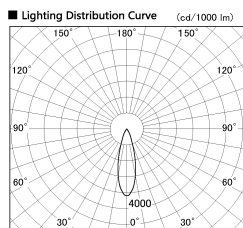

Item no. CD011-2830MW8530D

Series Name: Ceiling Light (Deep Cone)

| | |
|------------------|-------------------------|
| Installation | Direct mount |
| Type | |
| Fixture wattage | 28.5W |
| Beam angle | 30 deg |
| Color Temp. | 3000K |
| CRI | Ra>85 |
| Luminous | 2126 lm |
| Body | Die-cast aluminum alloy |
| Body finish | White |
| Trim finish | White |
| Reflector finish | Mirror |
| IP Rate | IP20 |
| Light source | COB module |
| Input Voltage | AC220~240V |
| Dimming Type | Non-Dimmable |
| Certificate | CE, CCC |
| Cut Hole | N/A |

| Weight | |
|--------|-------|
| 42.8W | 2.6kg |
| 36.0W | 2.4kg |
| 28.5W | 2.4kg |