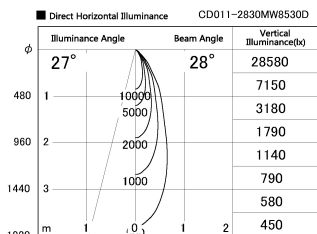

Item no. CD011-2830MW8530D

Series Name: Ceiling Light (Deep Cone)

| | |
|------------------|-------------------------|
| Installation | Direct mount |
| Type | |
| Fixture wattage | 28.5W |
| Beam angle | 30 deg |
| Color Temp. | 3000K |
| CRI | Ra>85 |
| Luminous | 2126 lm |
| Body | Die-cast aluminum alloy |
| Body finish | White |
| Trim finish | White |
| Reflector finish | Mirror |
| IP Rate | IP20 |
| Light source | COB module |
| Input Voltage | AC220~240V |
| Dimming Type | Non-Dimmable |
| Certificate | CE, CCC |
| Cut Hole | N/A |

| Weight | |
|--------|-------|
| 42.8W | 2.6kg |
| 36.0W | 2.4kg |
| 28.5W | 2.4kg |