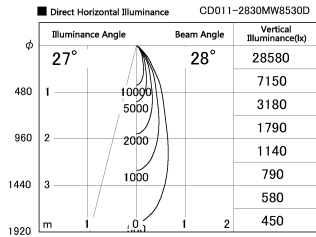

Item no. CD011-2830MW8530D

Series Name: Ceiling Light (Deep Cone)

Installation	Direct mount
Type	Ceiling Light (Deep Cone)
Fixture wattage	28.5W
Beam angle	30 deg
Color Temp.	3000K
CRI	Ra>85
Luminous	2126 lm
Body	Die-cast aluminum alloy
Body finish	White
Trim finish	White
Reflector finish	Mirror
IP Rate	IP20
Light source	COB module
Input Voltage	AC220~240V
Dimming Type	Non-Dimmable
Certificate	CE, CCC
Cut Hole	N/A

Weight	
42.8W	2.6kg
36.0W	2.4kg
28.5W	2.4kg