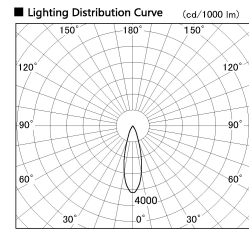

Item no. CD011-2830MW8530D

Series Name: Ceiling Light (Deep Cone)

Installation	Direct mount
Type	Ceiling Light (Deep Cone)
Fixture wattage	28.5W
Beam angle	30 deg
Color Temp.	3000K
CRI	Ra>85
Luminous	2126 lm
Body	Die-cast aluminum alloy
Body finish	White
Trim finish	White
Reflector finish	Mirror
IP Rate	IP20
Light source	COB module
Input Voltage	AC220~240V
Dimming Type	Non-Dimmable
Certificate	CE, CCC
Cut Hole	N/A

Weight	
42.8W	2.6kg
36.0W	2.4kg
28.5W	2.4kg