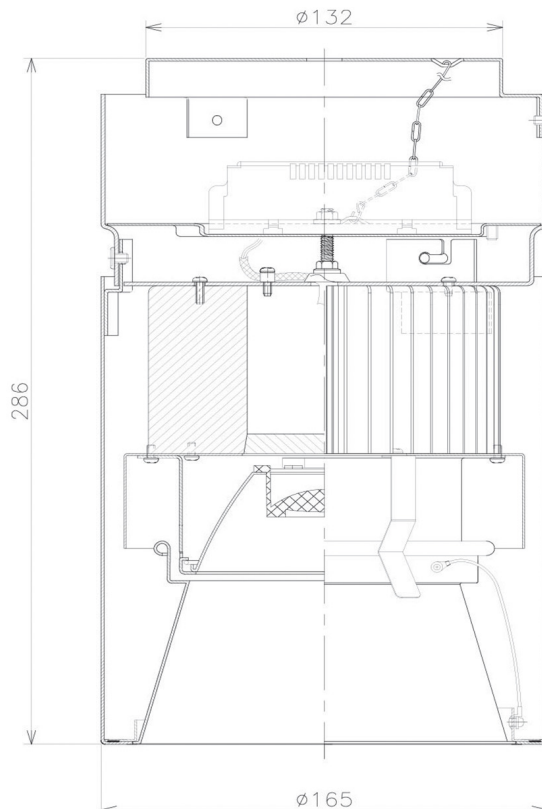

Item no. CD011-2830MW8530D

Series Name: Ceiling Light (Deep Cone)

Installation	Direct mount
Type	Ceiling Light (Deep Cone)
Fixture wattage	28.5W
Beam angle	30 deg
Color Temp.	3000K
CRI	Ra>85
Luminous	2126 lm
Body	Die-cast aluminum alloy
Body finish	White
Trim finish	White
Reflector finish	Mirror
IP Rate	IP20
Light source	COB module
Input Voltage	AC220~240V
Dimming Type	Non-Dimmable
Certificate	CE, CCC
Cut Hole	N/A

Weight	
42.8W	2.6kg
36.0W	2.4kg
28.5W	2.4kg