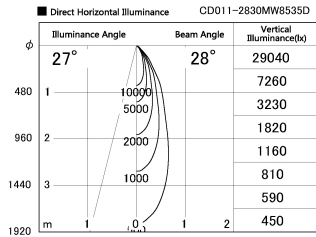

Item no. CD011-2830MW8535D

Series Name: Ceiling Light (Deep Cone)

Installation	Direct mount
Type	Ceiling Light (Deep Cone)
Fixture wattage	28.5W
Beam angle	30 deg
Color Temp.	3500K
CRI	Ra>85
Luminous	2160 lm
Body	Die-cast aluminum alloy
Body finish	White
Trim finish	White
Reflector finish	Mirror
IP Rate	IP20
Light source	COB module
Input Voltage	AC220~240V
Dimming Type	Non-Dimmable
Certificate	CE, CCC
Cut Hole	N/A

Weight	
42.8W	2.6kg
36.0W	2.4kg
28.5W	2.4kg