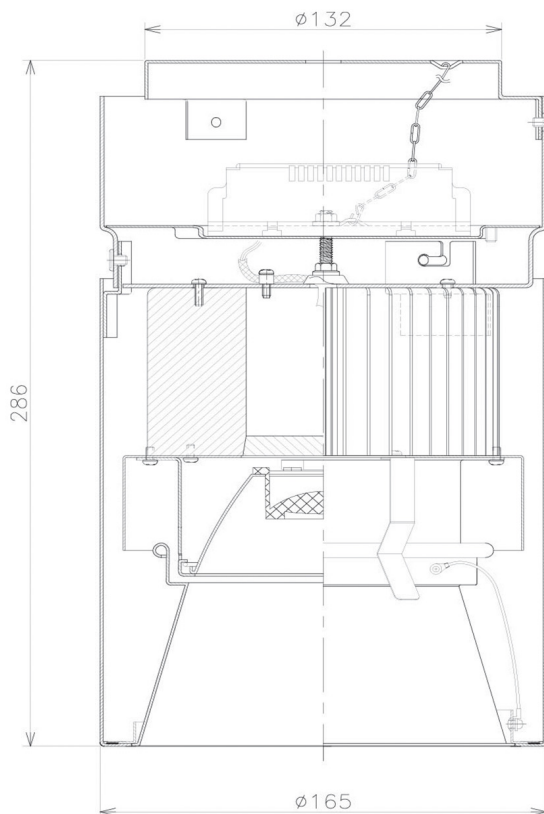

Item no. CD011-2830MW8535D

Series Name: Ceiling Light (Deep Cone)

Installation	Direct mount
Type	
Fixture wattage	28.5W
Beam angle	30 deg
Color Temp.	3500K
CRI	Ra>85
Luminous	2160 lm
Body	Die-cast aluminum alloy
Body finish	White
Trim finish	White
Reflector finish	Mirror
IP Rate	IP20
Light source	COB module
Input Voltage	AC220~240V
Dimming Type	Non-Dimmable
Certificate	CE, CCC
Cut Hole	N/A

Weight	
42.8W	2.6kg
36.0W	2.4kg
28.5W	2.4kg