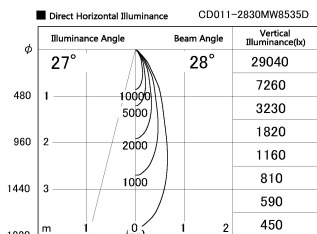

Item no. CD011-2830MW8535D

Series Name: Ceiling Light (Deep Cone)

Installation	Direct mount
Type	
Fixture wattage	28.5W
Beam angle	30 deg
Color Temp.	3500K
CRI	Ra>85
Luminous	2160 lm
Body	Die-cast aluminum alloy
Body finish	White
Trim finish	White
Reflector finish	Mirror
IP Rate	IP20
Light source	COB module
Input Voltage	AC220~240V
Dimming Type	Non-Dimmable
Certificate	CE, CCC
Cut Hole	N/A

Weight	
42.8W	2.6kg
36.0W	2.4kg
28.5W	2.4kg