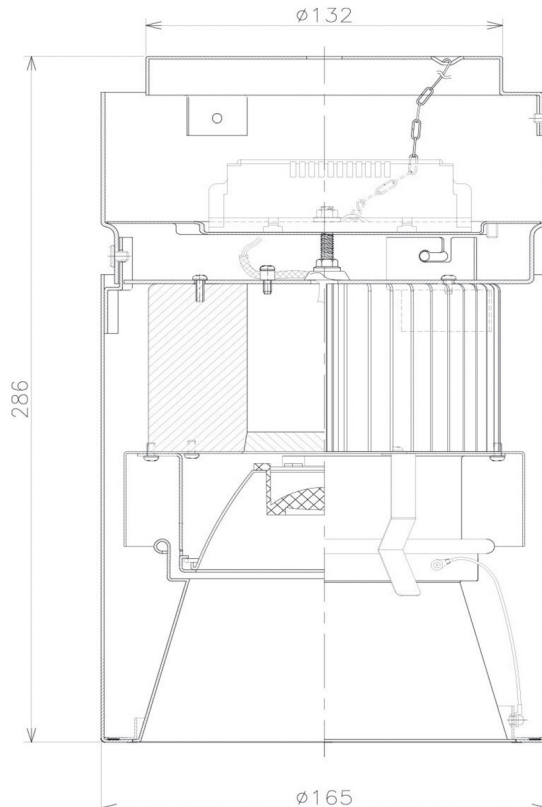

Item no. CD011-2830MW8535D

Series Name: Ceiling Light (Deep Cone)

Installation	Direct mount
Type	Ceiling Light (Deep Cone)
Fixture wattage	28.5W
Beam angle	30 deg
Color Temp.	3500K
CRI	Ra>85
Luminous	2160 lm
Body	Die-cast aluminum alloy
Body finish	White
Trim finish	White
Reflector finish	Mirror
IP Rate	IP20
Light source	COB module
Input Voltage	AC220~240V
Dimming Type	Non-Dimmable
Certificate	CE, CCC
Cut Hole	N/A

Weight	
42.8W	2.6kg
36.0W	2.4kg
28.5W	2.4kg