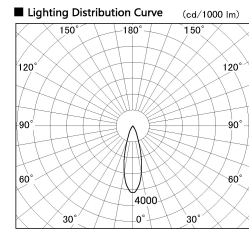

Item no. CD011-2830MW8535D

Series Name: Ceiling Light (Deep Cone)

Installation	Direct mount
Type	Ceiling Light (Deep Cone)
Fixture wattage	28.5W
Beam angle	30 deg
Color Temp.	3500K
CRI	Ra>85
Luminous	2160 lm
Body	Die-cast aluminum alloy
Body finish	White
Trim finish	White
Reflector finish	Mirror
IP Rate	IP20
Light source	COB module
Input Voltage	AC220~240V
Dimming Type	Non-Dimmable
Certificate	CE, CCC
Cut Hole	N/A

Weight	
42.8W	2.6kg
36.0W	2.4kg
28.5W	2.4kg