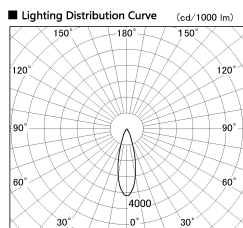

Item no. CD011-2830MW8535D

Series Name: Ceiling Light (Deep Cone)

Installation	Direct mount
Type	
Fixture wattage	28.5W
Beam angle	30 deg
Color Temp.	3500K
CRI	Ra>85
Luminous	2160 lm
Body	Die-cast aluminum alloy
Body finish	White
Trim finish	White
Reflector finish	Mirror
IP Rate	IP20
Light source	COB module
Input Voltage	AC220~240V
Dimming Type	Non-Dimmable
Certificate	CE, CCC
Cut Hole	N/A

Weight	
42.8W	2.6kg
36.0W	2.4kg
28.5W	2.4kg