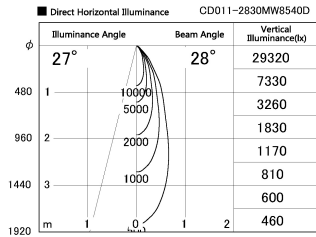

Item no. CD011-2830MW8540D

Series Name: Ceiling Light (Deep Cone)

|                  |                           |
|------------------|---------------------------|
| Installation     | Direct mount              |
| Type             | Ceiling Light (Deep Cone) |
| Fixture wattage  | 28.5W                     |
| Beam angle       | 30 deg                    |
| Color Temp.      | 4000K                     |
| CRI              | Ra>85                     |
| Luminous         | 2181 lm                   |
| Body             | Die-cast aluminum alloy   |
| Body finish      | White                     |
| Trim finish      | White                     |
| Reflector finish | Mirror                    |
| IP Rate          | IP20                      |
| Light source     | COB module                |
| Input Voltage    | AC220~240V                |
| Dimming Type     | Non-Dimmable              |
| Certificate      | CE, CCC                   |
| Cut Hole         | N/A                       |

| Weight |       |
|--------|-------|
| 42.8W  | 2.6kg |
| 36.0W  | 2.4kg |
| 28.5W  | 2.4kg |