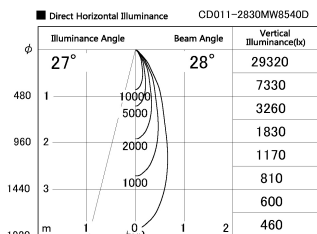

Item no. CD011-2830MW8540D

Series Name: Ceiling Light (Deep Cone)

Installation	Direct mount
Type	
Fixture wattage	28.5W
Beam angle	30 deg
Color Temp.	4000K
CRI	Ra>85
Luminous	2181 lm
Body	Die-cast aluminum alloy
Body finish	White
Trim finish	White
Reflector finish	Mirror
IP Rate	IP20
Light source	COB module
Input Voltage	AC220~240V
Dimming Type	Non-Dimmable
Certificate	CE, CCC
Cut Hole	N/A

Weight	
42.8W	2.6kg
36.0W	2.4kg
28.5W	2.4kg