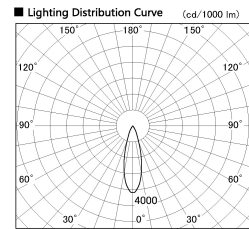

Item no. CD011-2830MW8540D

Series Name: Ceiling Light (Deep Cone)

|                  |                           |
|------------------|---------------------------|
| Installation     | Direct mount              |
| Type             | Ceiling Light (Deep Cone) |
| Fixture wattage  | 28.5W                     |
| Beam angle       | 30 deg                    |
| Color Temp.      | 4000K                     |
| CRI              | Ra>85                     |
| Luminous         | 2181 lm                   |
| Body             | Die-cast aluminum alloy   |
| Body finish      | White                     |
| Trim finish      | White                     |
| Reflector finish | Mirror                    |
| IP Rate          | IP20                      |
| Light source     | COB module                |
| Input Voltage    | AC220~240V                |
| Dimming Type     | Non-Dimmable              |
| Certificate      | CE, CCC                   |
| Cut Hole         | N/A                       |

| Weight |       |
|--------|-------|
| 42.8W  | 2.6kg |
| 36.0W  | 2.4kg |
| 28.5W  | 2.4kg |