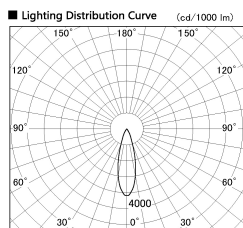

Item no. CD011-2830MW8540D

Series Name: Ceiling Light (Deep Cone)

Installation	Direct mount
Type	
Fixture wattage	28.5W
Beam angle	30 deg
Color Temp.	4000K
CRI	Ra>85
Luminous	2181 lm
Body	Die-cast aluminum alloy
Body finish	White
Trim finish	White
Reflector finish	Mirror
IP Rate	IP20
Light source	COB module
Input Voltage	AC220~240V
Dimming Type	Non-Dimmable
Certificate	CE, CCC
Cut Hole	N/A

Weight	
42.8W	2.6kg
36.0W	2.4kg
28.5W	2.4kg