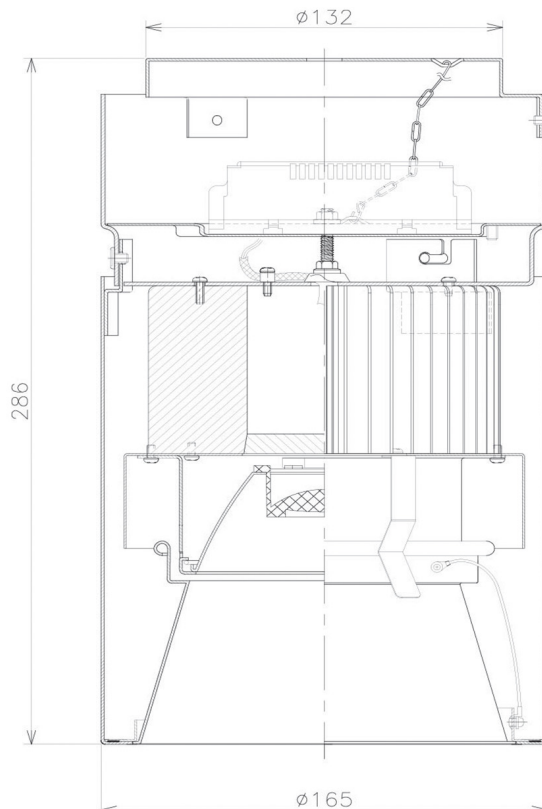

Item no. CD011-2830MW8540D

Series Name: Ceiling Light (Deep Cone)

|                  |                           |
|------------------|---------------------------|
| Installation     | Direct mount              |
| Type             | Ceiling Light (Deep Cone) |
| Fixture wattage  | 28.5W                     |
| Beam angle       | 30 deg                    |
| Color Temp.      | 4000K                     |
| CRI              | Ra>85                     |
| Luminous         | 2181 lm                   |
| Body             | Die-cast aluminum alloy   |
| Body finish      | White                     |
| Trim finish      | White                     |
| Reflector finish | Mirror                    |
| IP Rate          | IP20                      |
| Light source     | COB module                |
| Input Voltage    | AC220~240V                |
| Dimming Type     | Non-Dimmable              |
| Certificate      | CE, CCC                   |
| Cut Hole         | N/A                       |

| Weight |       |
|--------|-------|
| 42.8W  | 2.6kg |
| 36.0W  | 2.4kg |
| 28.5W  | 2.4kg |