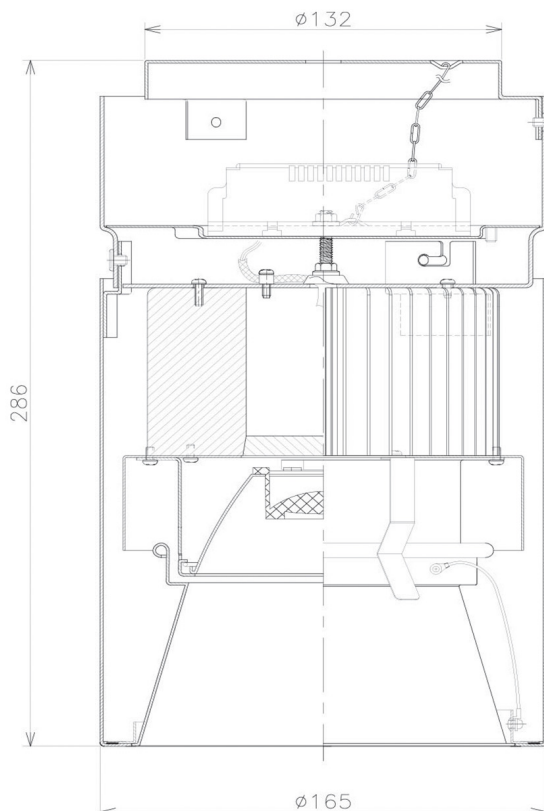

Item no. CD011-2830MW8540D

Series Name: Ceiling Light (Deep Cone)

Installation	Direct mount
Type	
Fixture wattage	28.5W
Beam angle	30 deg
Color Temp.	4000K
CRI	Ra>85
Luminous	2181 lm
Body	Die-cast aluminum alloy
Body finish	White
Trim finish	White
Reflector finish	Mirror
IP Rate	IP20
Light source	COB module
Input Voltage	AC220~240V
Dimming Type	Non-Dimmable
Certificate	CE, CCC
Cut Hole	N/A

Weight	
42.8W	2.6kg
36.0W	2.4kg
28.5W	2.4kg