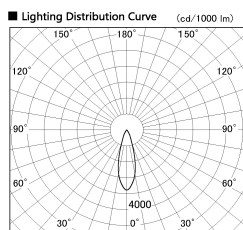

Item no. CD011-2830WW8527D

Series Name: Ceiling Light (Deep Cone)

White Reflector

| | |
|------------------|-------------------------|
| Installation | Direct mount |
| Type | |
| Fixture wattage | 28.5W |
| Beam angle | 30 deg |
| Color Temp. | 2700K |
| CRI | Ra>85 |
| Luminous | 2009 lm |
| Body | Die-cast aluminum alloy |
| Body finish | White |
| Trim finish | White |
| Reflector finish | White |
| IP Rate | IP20 |
| Light source | COB module |
| Input Voltage | AC220~240V |
| Dimming Type | Non-Dimmable |
| Certificate | CE, CCC |
| Cut Hole | N/A |

| Weight | |
|--------|-------|
| 42.8W | 2.6kg |
| 36.0W | 2.4kg |
| 28.5W | 2.4kg |