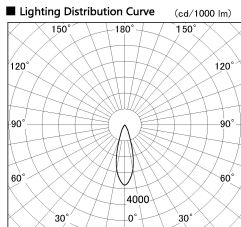

Item no. CD011-2830WW8527D

Series Name: Ceiling Light (Deep Cone)

White Reflector

Installation	Direct mount
Type	Ceiling Light (Deep Cone)
Fixture wattage	28.5W
Beam angle	30 deg
Color Temp.	2700K
CRI	Ra>85
Luminous	2009 lm
Body	Die-cast aluminum alloy
Body finish	White
Trim finish	White
Reflector finish	White
IP Rate	IP20
Light source	COB module
Input Voltage	AC220~240V
Dimming Type	Non-Dimmable
Certificate	CE, CCC
Cut Hole	N/A

Weight	
42.8W	2.6kg
36.0W	2.4kg
28.5W	2.4kg