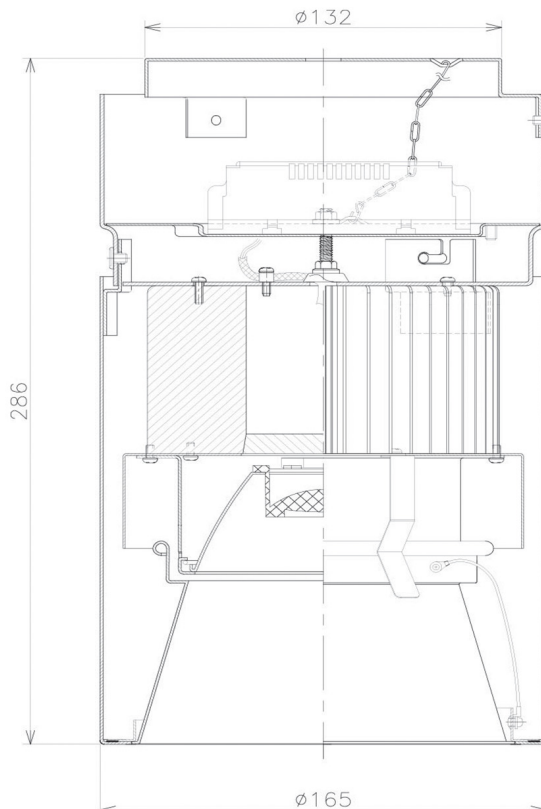

Item no. CD011-2830WW8527D

Series Name: Ceiling Light (Deep Cone)

White Reflector

Installation	Direct mount
Type	Ceiling Light (Deep Cone)
Fixture wattage	28.5W
Beam angle	30 deg
Color Temp.	2700K
CRI	Ra>85
Luminous	2009 lm
Body	Die-cast aluminum alloy
Body finish	White
Trim finish	White
Reflector finish	White
IP Rate	IP20
Light source	COB module
Input Voltage	AC220~240V
Dimming Type	Non-Dimmable
Certificate	CE, CCC
Cut Hole	N/A

Weight	
42.8W	2.6kg
36.0W	2.4kg
28.5W	2.4kg