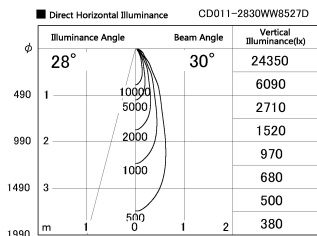

Item no. CD011-2830WW8527D

Series Name: Ceiling Light (Deep Cone)

White Reflector

| | |
|------------------|-------------------------|
| Installation | Direct mount |
| Type | |
| Fixture wattage | 28.5W |
| Beam angle | 30 deg |
| Color Temp. | 2700K |
| CRI | Ra>85 |
| Luminous | 2009 lm |
| Body | Die-cast aluminum alloy |
| Body finish | White |
| Trim finish | White |
| Reflector finish | White |
| IP Rate | IP20 |
| Light source | COB module |
| Input Voltage | AC220~240V |
| Dimming Type | Non-Dimmable |
| Certificate | CE, CCC |
| Cut Hole | N/A |

| Weight | |
|--------|-------|
| 42.8W | 2.6kg |
| 36.0W | 2.4kg |
| 28.5W | 2.4kg |