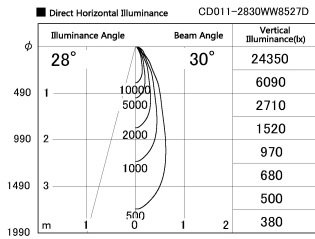

Item no. CD011-2830WW8527D

Series Name: Ceiling Light (Deep Cone)

White Reflector

Installation	Direct mount
Type	Ceiling Light (Deep Cone)
Fixture wattage	28.5W
Beam angle	30 deg
Color Temp.	2700K
CRI	Ra>85
Luminous	2009 lm
Body	Die-cast aluminum alloy
Body finish	White
Trim finish	White
Reflector finish	White
IP Rate	IP20
Light source	COB module
Input Voltage	AC220~240V
Dimming Type	Non-Dimmable
Certificate	CE, CCC
Cut Hole	N/A

Weight	
42.8W	2.6kg
36.0W	2.4kg
28.5W	2.4kg