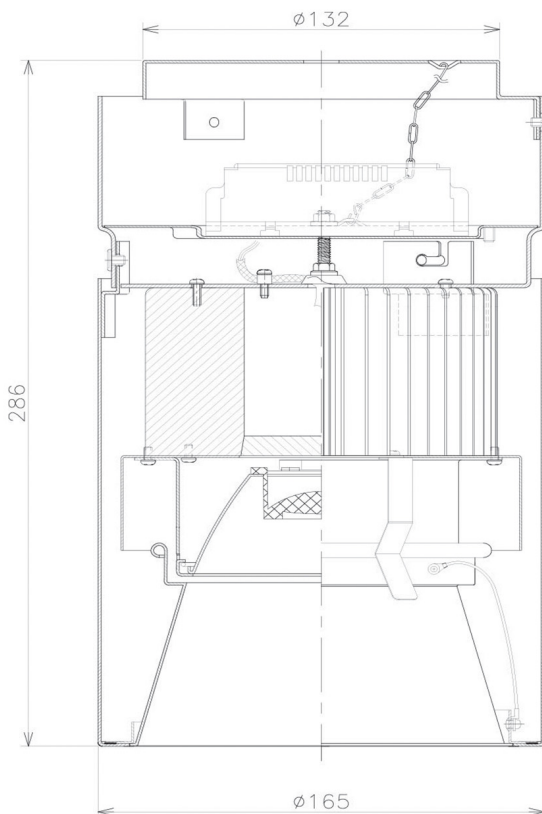

Item no. CD011-2830WW8527D

Series Name: Ceiling Light (Deep Cone)

White Reflector

| | |
|------------------|-------------------------|
| Installation | Direct mount |
| Type | |
| Fixture wattage | 28.5W |
| Beam angle | 30 deg |
| Color Temp. | 2700K |
| CRI | Ra>85 |
| Luminous | 2009 lm |
| Body | Die-cast aluminum alloy |
| Body finish | White |
| Trim finish | White |
| Reflector finish | White |
| IP Rate | IP20 |
| Light source | COB module |
| Input Voltage | AC220~240V |
| Dimming Type | Non-Dimmable |
| Certificate | CE, CCC |
| Cut Hole | N/A |

| Weight | |
|--------|-------|
| 42.8W | 2.6kg |
| 36.0W | 2.4kg |
| 28.5W | 2.4kg |